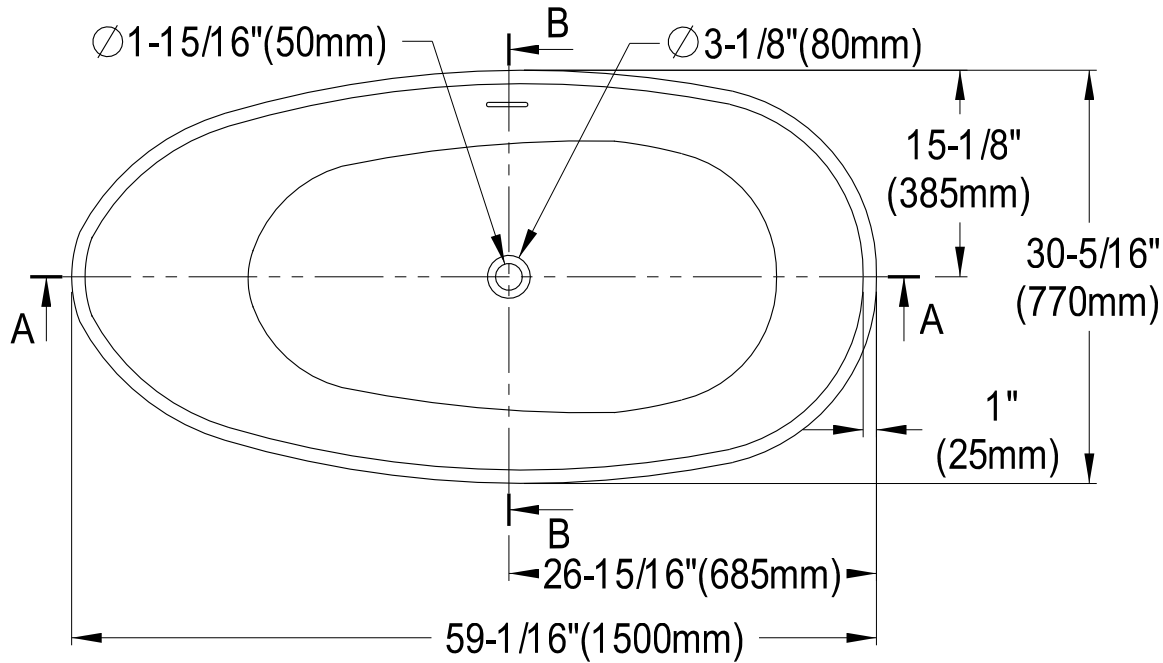

VRTRS593021

59" Solid Surface Bathtub With Drain

Section A-A

Section B-B