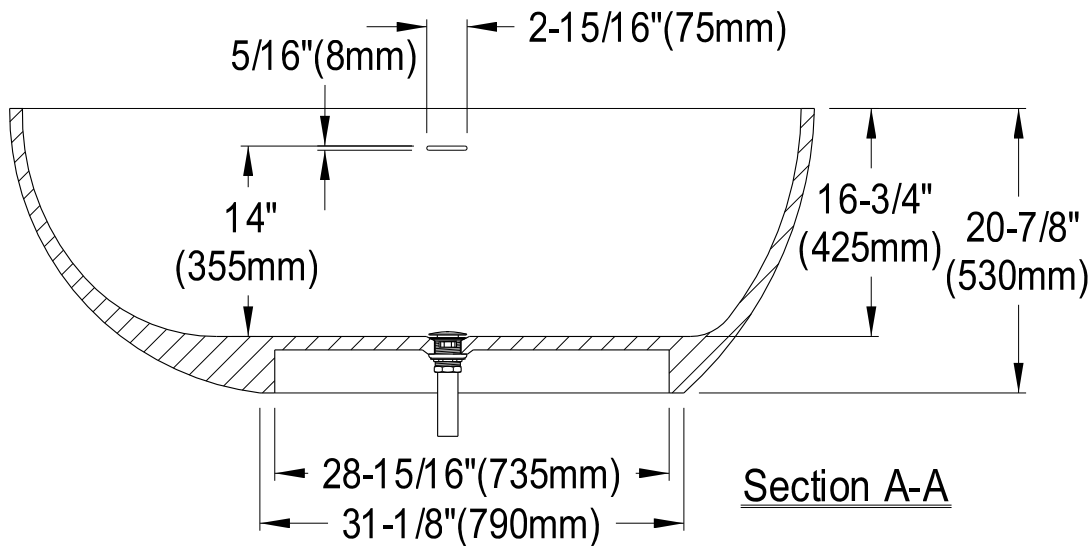

VRTRS593021

59" Solid Surface Bathtub With Drain

Section A-A

Section B-B