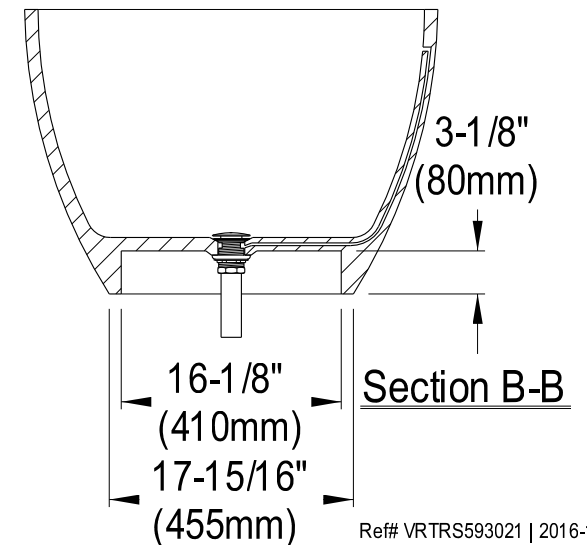

VRTRS593021

59" Solid Surface Bathtub With Drain

Section A-A

Section B-B