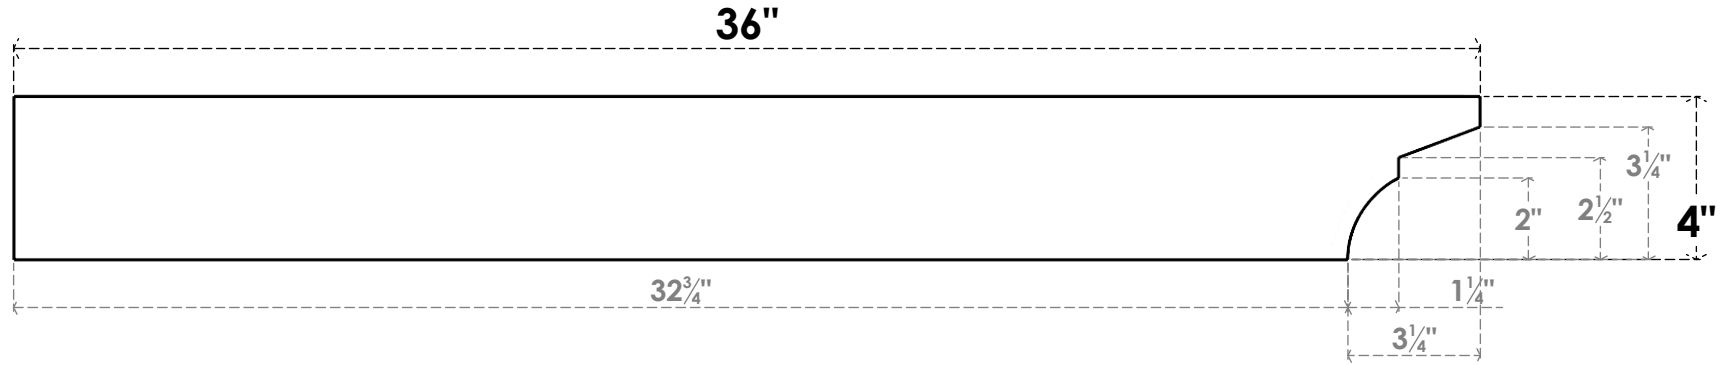

ITEM NUMBER: RFTURO040X04000X36000X004MON00RCPR

4"W X 4"H X 36"L TIMBERTHANE ROUGH CEDAR MONTEREY FAUX WOOD OPEN RAFTER TAIL, 4"L END, PRIMED TAN

SIDE PROFILE

ISOMETRIC

FRONT PROFILE

GENERATED DATE : 03/02/2023