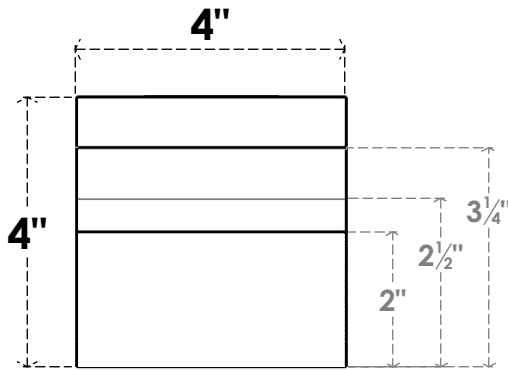

ITEM NUMBER: RFTURO040X04000X36000X004MON00RCPR

4"W X 4"H X 36"L TIMBERTHANE ROUGH CEDAR MONTEREY FAUX WOOD OPEN RAFTER TAIL, 4"L END, PRIMED TAN

SIDE PROFILE

ISOMETRIC

FRONT PROFILE

GENERATED DATE : 03/02/2023