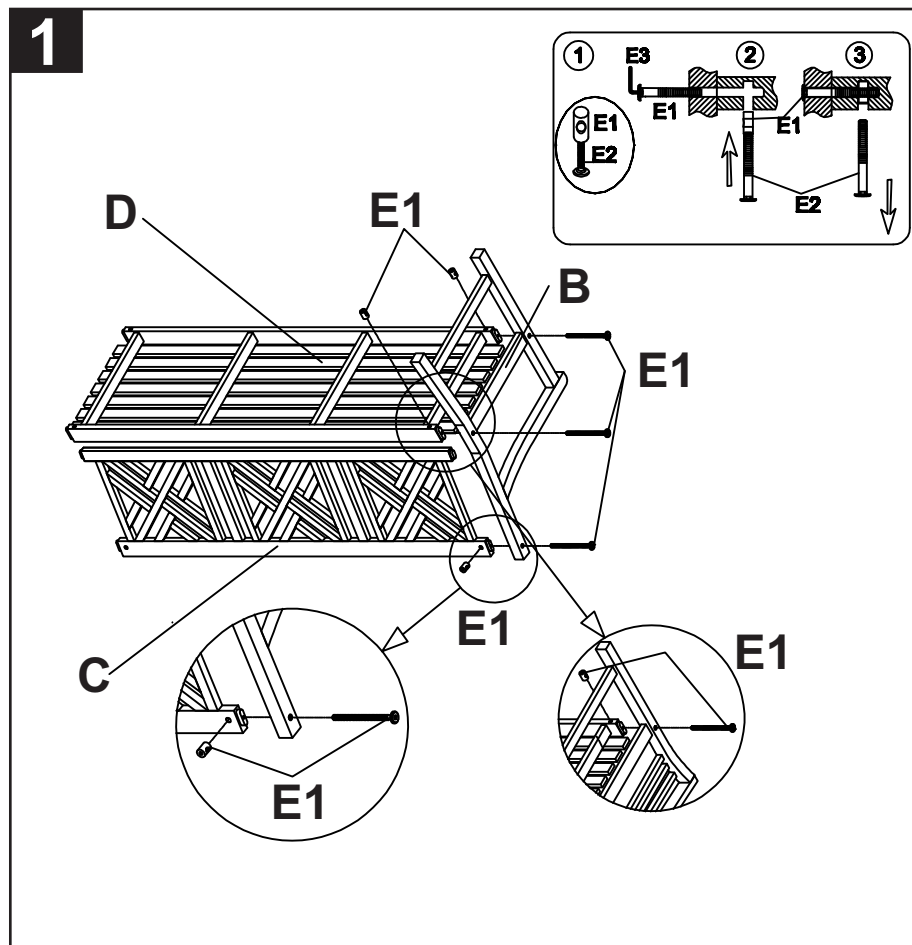

NOTICE

Please make sure that you have all parts indicated before you begin assembly of this item.

Part List and Hardware List

PIECE	DESCRIPTION	PICTURE	QUANTITY
A	Right side		1 X
B	Left side		1 X
C	Back		1 X
D	Seat		1 X
E1	Allen bolt		6 X
E2	Bolt extra		1 X
E3	Allen key		1 X

Product Dimension: 23.43"Wx60.63"Dx34.65"H

Before beginning the assembly of the product, make sure all parts are present. Compare the parts with package contents list and hardware contents list. If any parts are missing or damaged, do not attempt to assemble the product. Tool required for assembly (included): Allen key.

Step 1: attach the left side (B) to the back (C) and the seat (D) as shown on the picture by using the Allen bolt (E1). Tighten all with the Allen key (E3).

Step 2: attach the right side (A) to the bench as shown on the picture. Repeat the right side (A) in the same way as step 1.