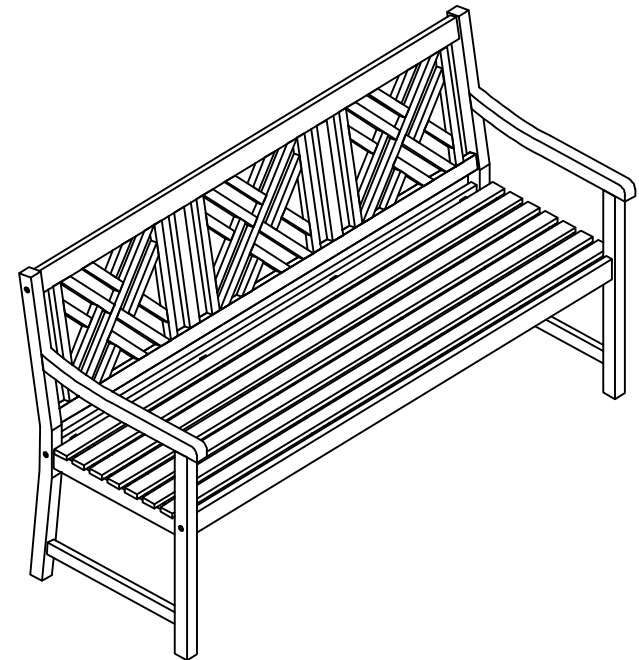

CARE AND MAINTENANCE

Store outdoor furniture indoors or cover well when it is not in use.
Dust regularly with small brush or vacuum. Spills should be taken care of immediately before they harden or stain with a slightly dampened sponge.

NOTICE

Please make sure that you have all parts indicated before you begin assembly of this item.

Part List and Hardware List

PIECE	DESCRIPTION	PICTURE	QUANTITY
A	Right side		1 X
B	Left side		1 X
C	Back		1 X
D	Seat		1 X
E1	Allen bolt		6 X
E2	Bolt extra		1 X
E3	Allen key		1 X

Product Dimension: 23.43"Wx60.63"Dx34.65"H