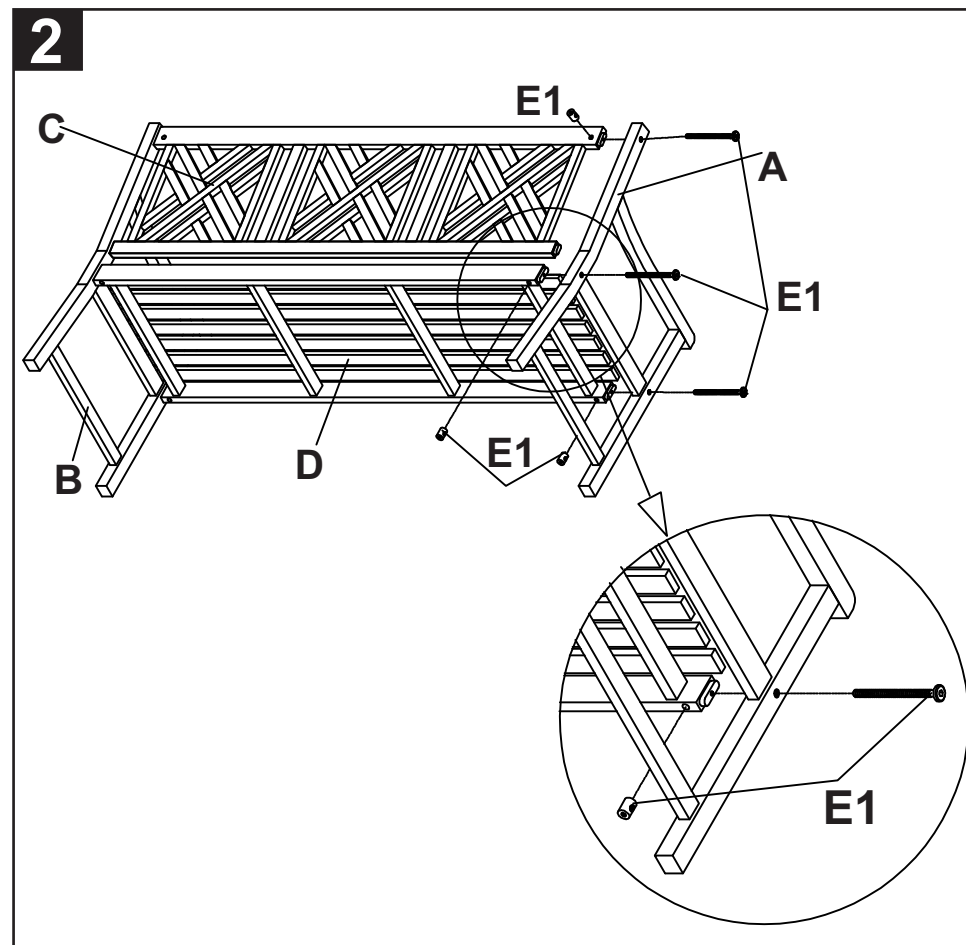

NOTICE

Please make sure that you have all parts indicated before you begin assembly of this item.

Part List and Hardware List

PIECE	DESCRIPTION	PICTURE	QUANTITY
A	Right side		1 X
B	Left side		1 X
C	Back		1 X
D	Seat		1 X
E1	Allen bolt		6 X
E2	Bolt extra		1 X
E3	Allen key		1 X

Product Dimension: 23.43"Wx60.63"Dx34.65"H

Before beginning the assembly of the product, make sure all parts are present. Compare the parts with package contents list and hardware contents list. If any parts are missing or damaged, do not attempt to assemble the product. Tool required for assembly (included): Allen key.

Step 1: attach the left side (B) to the back (C) and the seat (D) as shown on the picture by using the Allen bolt (E1). Tighten all with the Allen key (E3).

Step 2: attach the right side (A) to the bench as shown on the picture. Repeat the right side (A) in the same way as step 1.