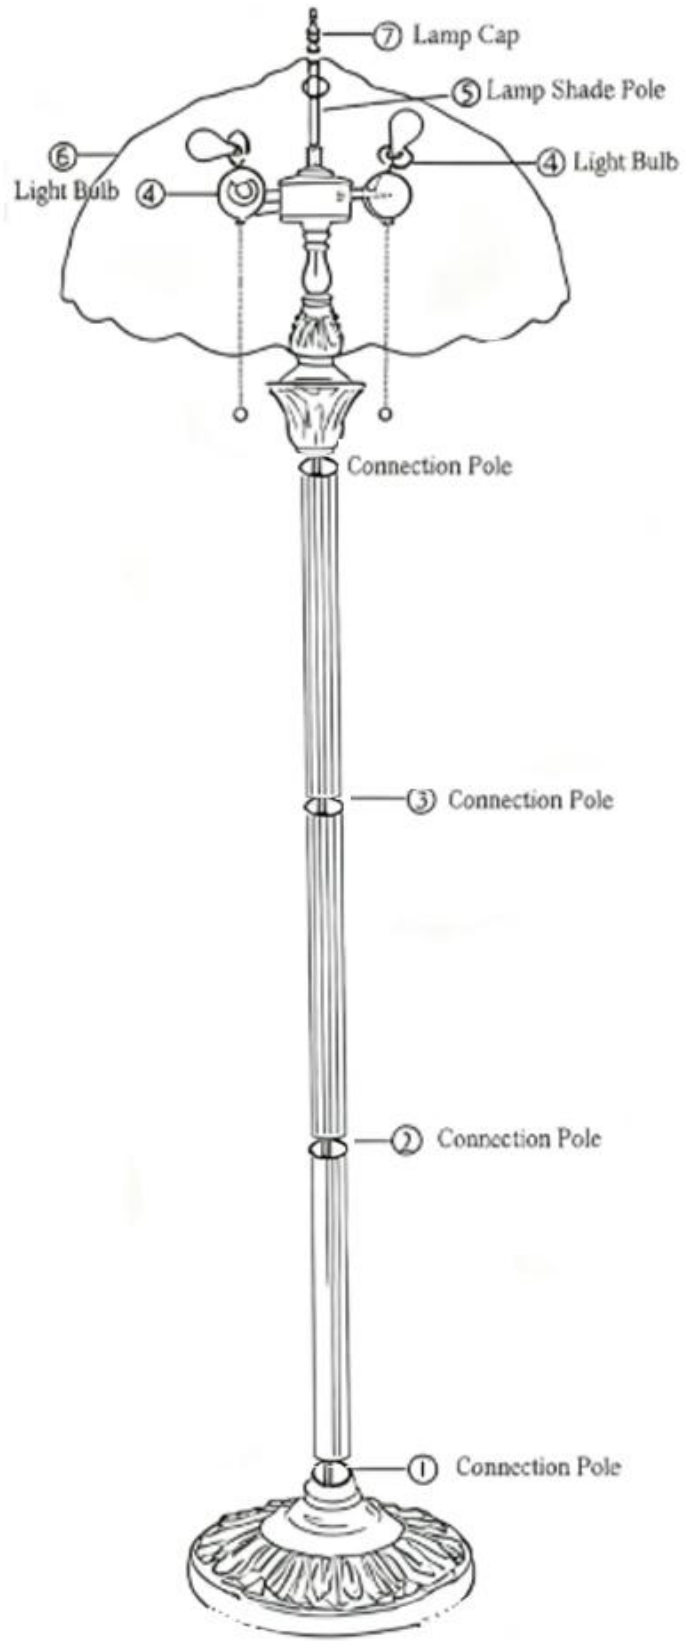

INSTALLATION INSTRUCTION

For 16-Inch Floor Lamp Installation