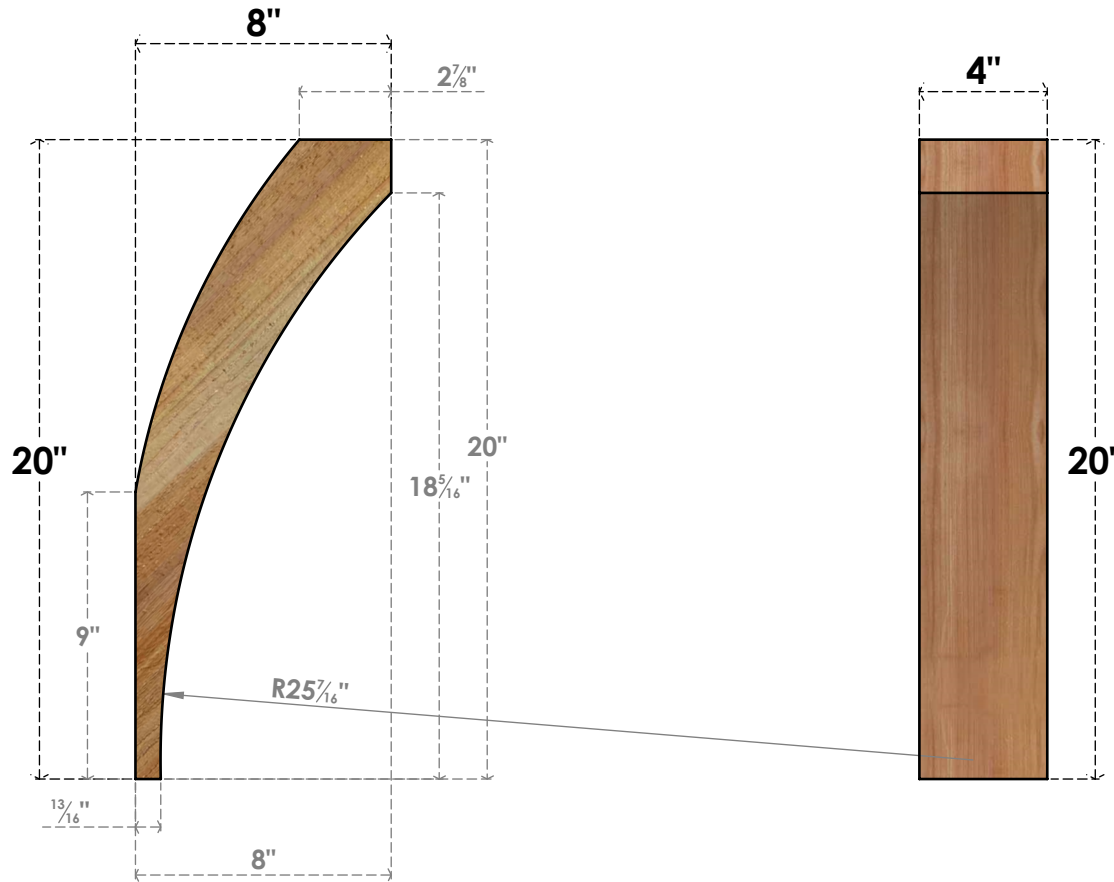

BRC04X08X20THR00RWR

4"W X 8"D X 20"H THORTON ROUGH SAWN BRACE, WESTERN RED CEDAR

SIDE

FRONT

EKENA
MILLWORK
2300 WEST MAIN ST.
CLARKSVILLE, TX 75426
TOLL FREE: 866-607-0453
WWW.EKENAMILLWORK.COM

NOTES

1. INSTALLATION TO BE COMPLETED IN ACCORDANCE WITH MANUFACTURER'S SPECIFICATIONS.
2. DRAWING MAY NOT BE TO SCALE
3. THIS DRAWING IS INTENDED FOR DESIGN AND PLANNING PURPOSES ONLY.
4. ALL INFORMATION CONTAINED HEREIN WAS CURRENT AT THE TIME OF DEVELOPMENT BUT MUST BE REVIEWED AND APPROVED BY THE PRODUCT MANUFACTURER TO BE CONSIDERED ACCURATE.
5. PRODUCTS ARE NOT KILN DRIED. THIS ITEM IS UNIQUE AND WILL CONTAIN THE NATURAL VARIATIONS THAT THE WOOD SPECIES OFFERS. THIS MAY RESULT IN VARIATIONS UP TO 1/4"