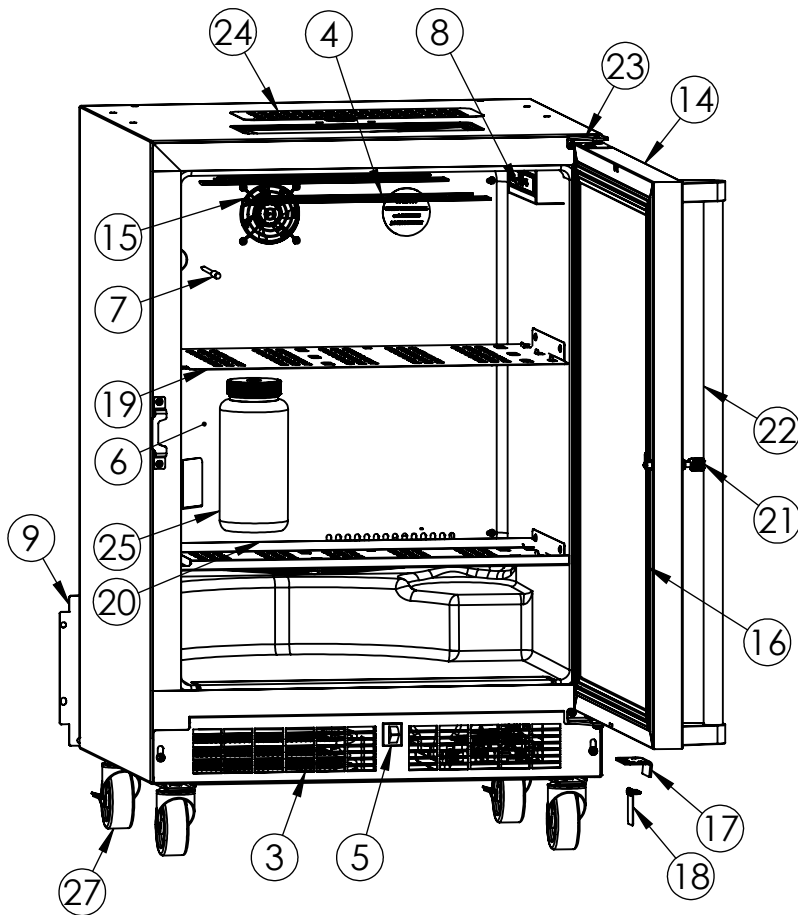

## MOKR224-SS31A

| ITEM | DESCRIPTION               | MARVEL P/N     |
|------|---------------------------|----------------|
| 1    | CONDENSER ASSEMBLY        | S41015869      |
| 2    | MAIN CONTROL BOARD KIT    | S42088820      |
| 3    | GRILLE                    | S41015806-SS   |
| 4    | LED LIGHT STRIP           | S68100         |
| 5    | BLACK ROCKER LIGHT SWITCH | 42246922       |
| 6    | EVAPORATOR ASSEMBLY       | 42249115       |
| 7    | THERMISTOR ASSEMBLY       | S41015903-GRY  |
| 8    | UI DISPLAY KIT            | S41016214-MARW |
| 9    | ACCESS COVER              | S41013892      |
| 10   | MECHANICAL HARNESS KIT *  | S41015773      |
| 11   | CONDENSER FAN ASSEMBLY    | 42249171       |
| 12   | COMPRESSOR                | S41015897      |
| 13   | COMPRESSOR ELECTRICAL     | S41016300      |
| 14   | DOOR ASSEMBLY             | S42038874      |
| 15   | EVAP FAN                  | 42249149       |
| 16   | DOOR GASKET               | S31580-035     |
| 17   | DOOR STOP                 | S41015708-SS   |
| 18   | STRIKER PLATE             | S41015709-SS   |
| 19   | HK SS UPPER SHELF         | S41016278      |
| 20   | HK SS LOWER SHELF         | S41016279      |
| 21   | KEYS(2)                   | S41013540      |
| 22   | DOOR HANDLE               | S41005295-009  |
| 23   | HINGE PKG                 | S52411635-SS   |
| 24   | GRATE-SUMP                | S41014006      |
| 25   | DRAIN BOTTLE              | S41013382      |
| 26   | DRAIN PAN                 | 42242055       |
| 27   | CASTERS(4)                | 42248310       |
| 28   | POWER CORD                | S41050606      |
| 29   | CARTON ASSEMBLY *         | 42249296       |