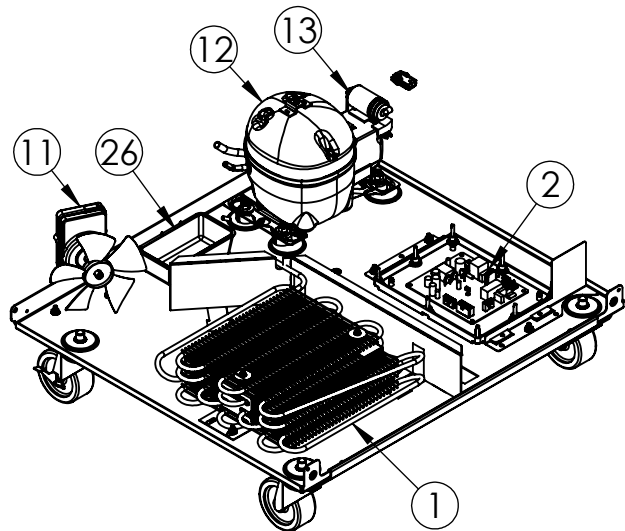

## MOKR224-SS31A

| ITEM | DESCRIPTION               | MARVEL P/N     |
|------|---------------------------|----------------|
| 1    | CONDENSER ASSEMBLY        | S41015869      |
| 2    | MAIN CONTROL BOARD KIT    | S42088820      |
| 3    | GRILLE                    | S41015806-SS   |
| 4    | LED LIGHT STRIP           | S68100         |
| 5    | BLACK ROCKER LIGHT SWITCH | 42246922       |
| 6    | EVAPORATOR ASSEMBLY       | 42249115       |
| 7    | THERMISTOR ASSEMBLY       | S41015903-GRY  |
| 8    | UI DISPLAY KIT            | S41016214-MARW |
| 9    | ACCESS COVER              | S41013892      |
| 10   | MECHANICAL HARNESS KIT *  | S41015773      |
| 11   | CONDENSER FAN ASSEMBLY    | 42249171       |
| 12   | COMPRESSOR                | S41015897      |
| 13   | COMPRESSOR ELECTRICAL     | S41016300      |
| 14   | DOOR ASSEMBLY             | S42038874      |
| 15   | EVAP FAN                  | 42249149       |
| 16   | DOOR GASKET               | S31580-035     |
| 17   | DOOR STOP                 | S41015708-SS   |
| 18   | STRIKER PLATE             | S41015709-SS   |
| 19   | HK SS UPPER SHELF         | S41016278      |
| 20   | HK SS LOWER SHELF         | S41016279      |
| 21   | KEYS(2)                   | S41013540      |
| 22   | DOOR HANDLE               | S41005295-009  |
| 23   | HINGE PKG                 | S52411635-SS   |
| 24   | GRATE-SUMP                | S41014006      |
| 25   | DRAIN BOTTLE              | S41013382      |
| 26   | DRAIN PAN                 | 42242055       |
| 27   | CASTERS(4)                | 42248310       |
| 28   | POWER CORD                | S41050606      |
| 29   | CARTON ASSEMBLY *         | 42249296       |