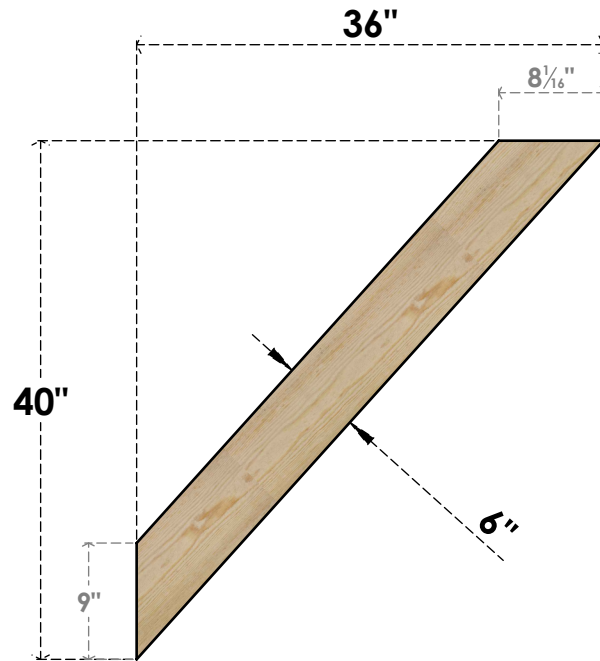

# BRC06X36X40TRA00RDF

6"W X 36"D X 40"H TRADITIONAL ROUGH SAWN BRACE, DOUGLAS FIR

**SIDE**

**FRONT**

EKENA MILLWORK  
2300 WEST MAIN ST.  
CLARKSVILLE, TX 75426  
TOLL FREE: 866-607-0453  
WWW.EKENAMILLWORK.COM