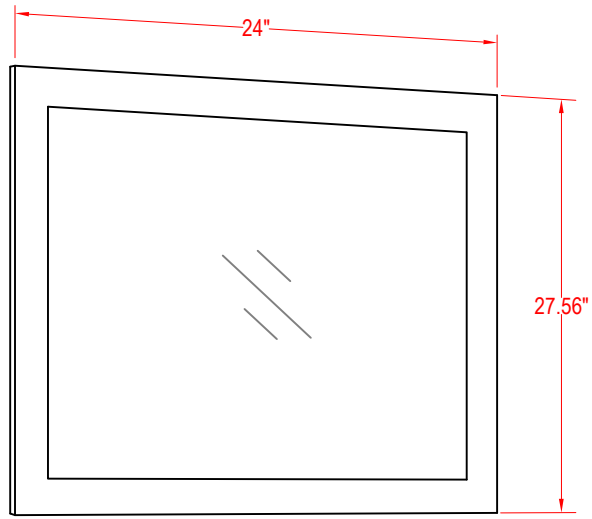

Bathroom Cabinet

Unit

inch

Model

(PLAN)

Mirror: 27.56"x24" inch

Cabinet: 24"x18.1"x35.8" inch

Handle: 6.2" inch

(BACK)