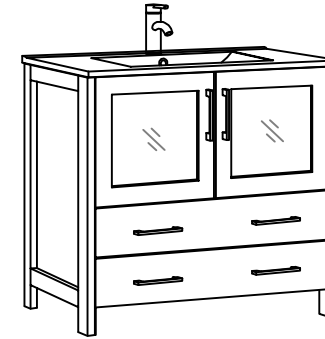

Bathroom Cabinet

Unit

inch

Model

(PLAN)

Mirror: 27.56"x24" inch

Cabinet: 24"x18.1"x35.8" inch

Handle: 6.2" inch