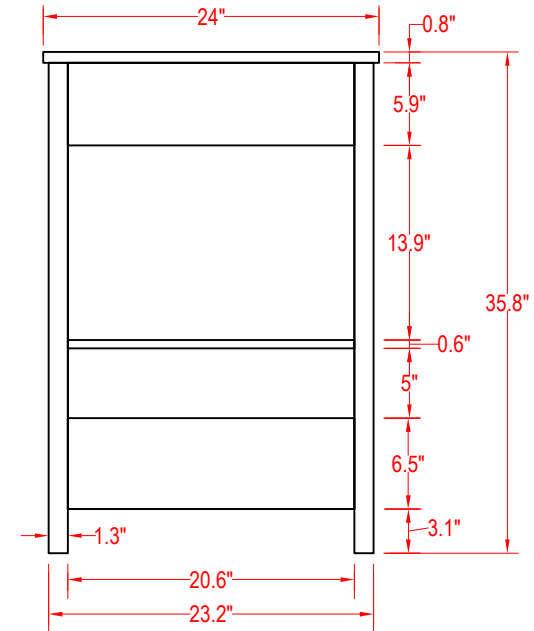

Bathroom Cabinet

Unit

inch

Model

(PLAN)

Mirror: 27.56"x24" inch

Cabinet: 24"x18.1"x35.8" inch

Handle: 6.2" inch

(BACK)