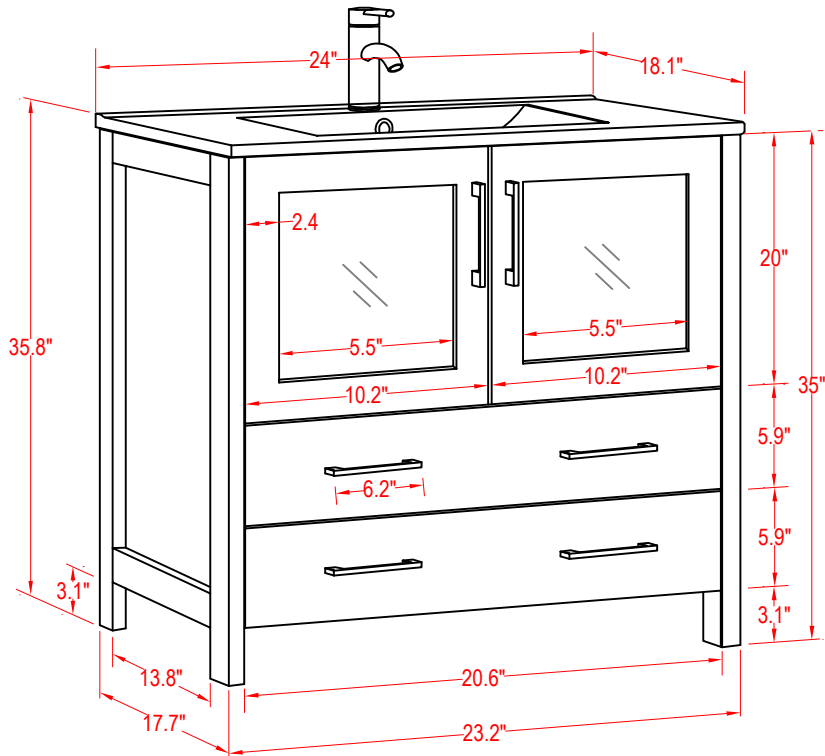

Bathroom Cabinet

Unit

inch

Model

(PLAN)

Mirror: 27.56"x24" inch

Cabinet: 24"x18.1"x35.8" inch

Handle: 6.2" inch