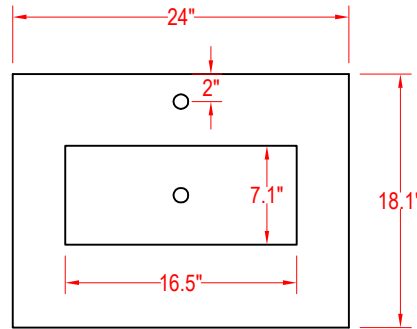

Bathroom Cabinet

Unit

inch

Model

(PLAN)

Mirror: 27.56"x24" inch

Cabinet: 24"x18.1"x35.8" inch

Handle: 6.2" inch