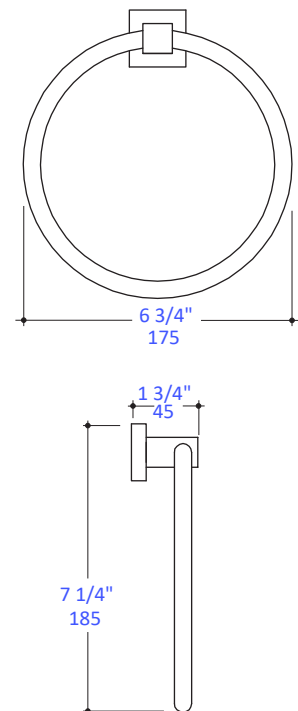

## Features:

---

- Wall-mount towel ring
- Includes mounting hardware
- Brass construction

## Codes + Standards:

---

- Meets and exceeds applicable national codes and standards

LACAVA reserves the right to revise any dimension or information on this sheet without notice. Dimensions are nominal and may vary within an industry accepted tolerance of 1/4". Drawings provided herein are meant to give the user an idea of the product and are not made to scale. Location of plumbing is meant for reference, your specific application may vary.