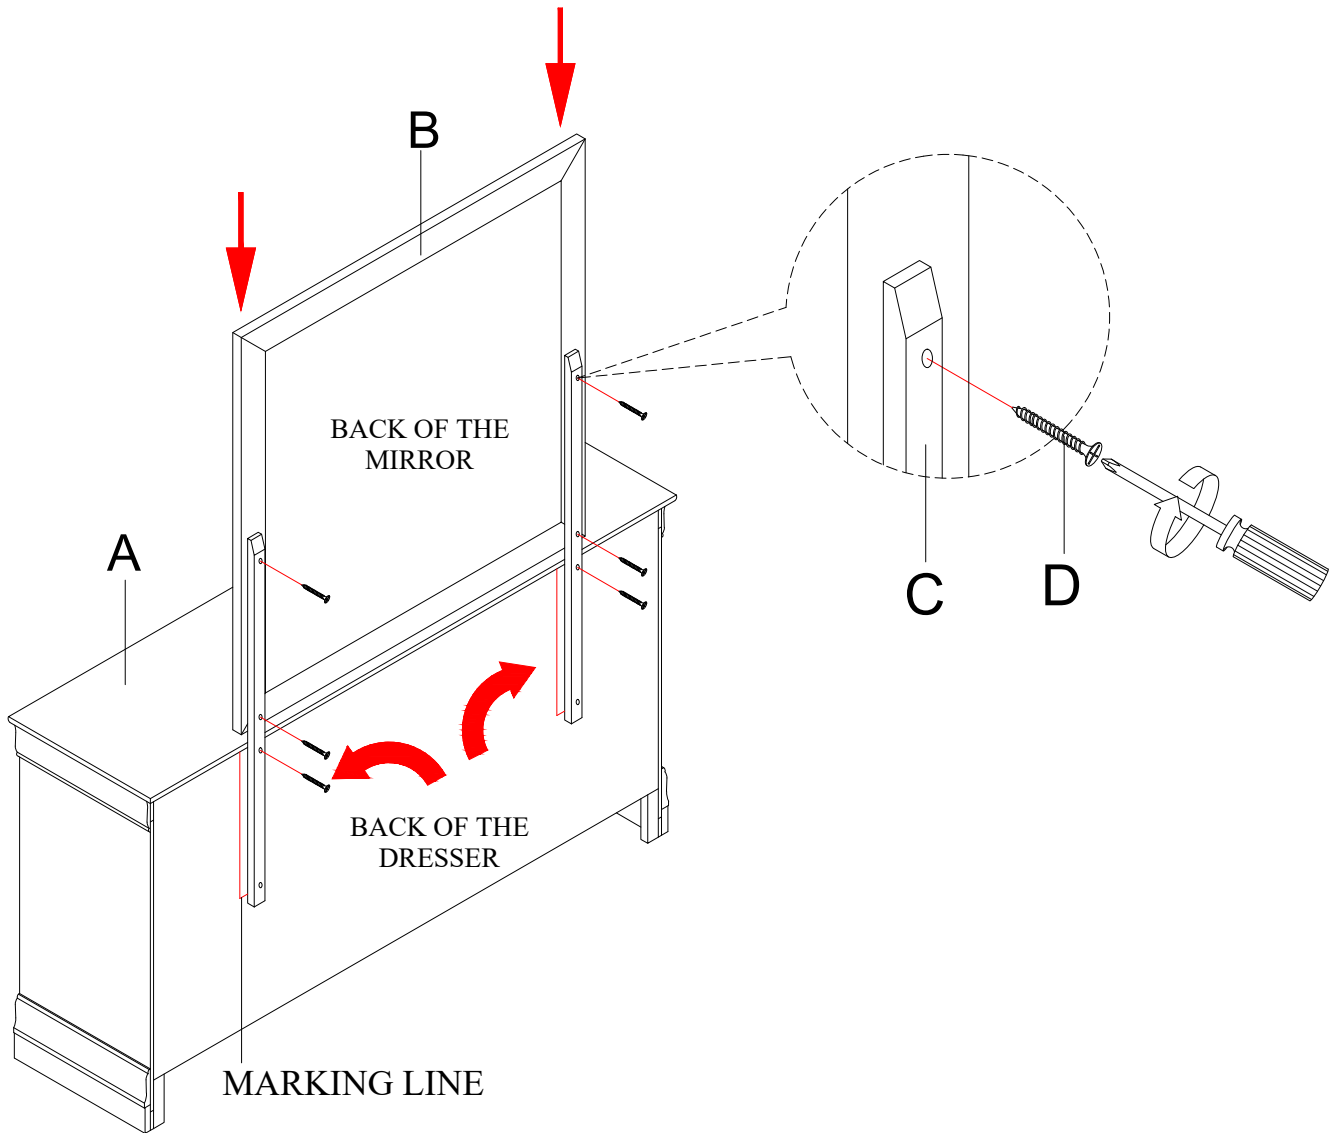

# ASSEMBLY INSTRUCTIONS

NOTE: THIS ITEM NOT RECOMMENDED FOR COMMERCIAL USE  
 KEEP THIS DOCUMENT FOR REFERENCE IN CASE PARTS ARE NEEDED  
 DO NOT TIGHTEN SCREWS UNTIL COMPLETELY ASSEMBLED!!

No.	DESCRIPTION		Q'TY
A	DRESSER	58-1/4" X 15-3/4" X 33-1/8"	1
B	MIRROR	38-1/4" X 38-1/4" X 38-1/4"	1
C	MIRROR SUPPORT SIZE	35-3/8" X 3/4" X 1-1/8"	2
D	SCREW	Ø8 X 1-1/4"	6

NOTE : "WITH USE, SCREWS MAY BECOME LOOSE AND MUST TIGHTEN ALL SCREWS EVERY 6 - 8 WEEKS".