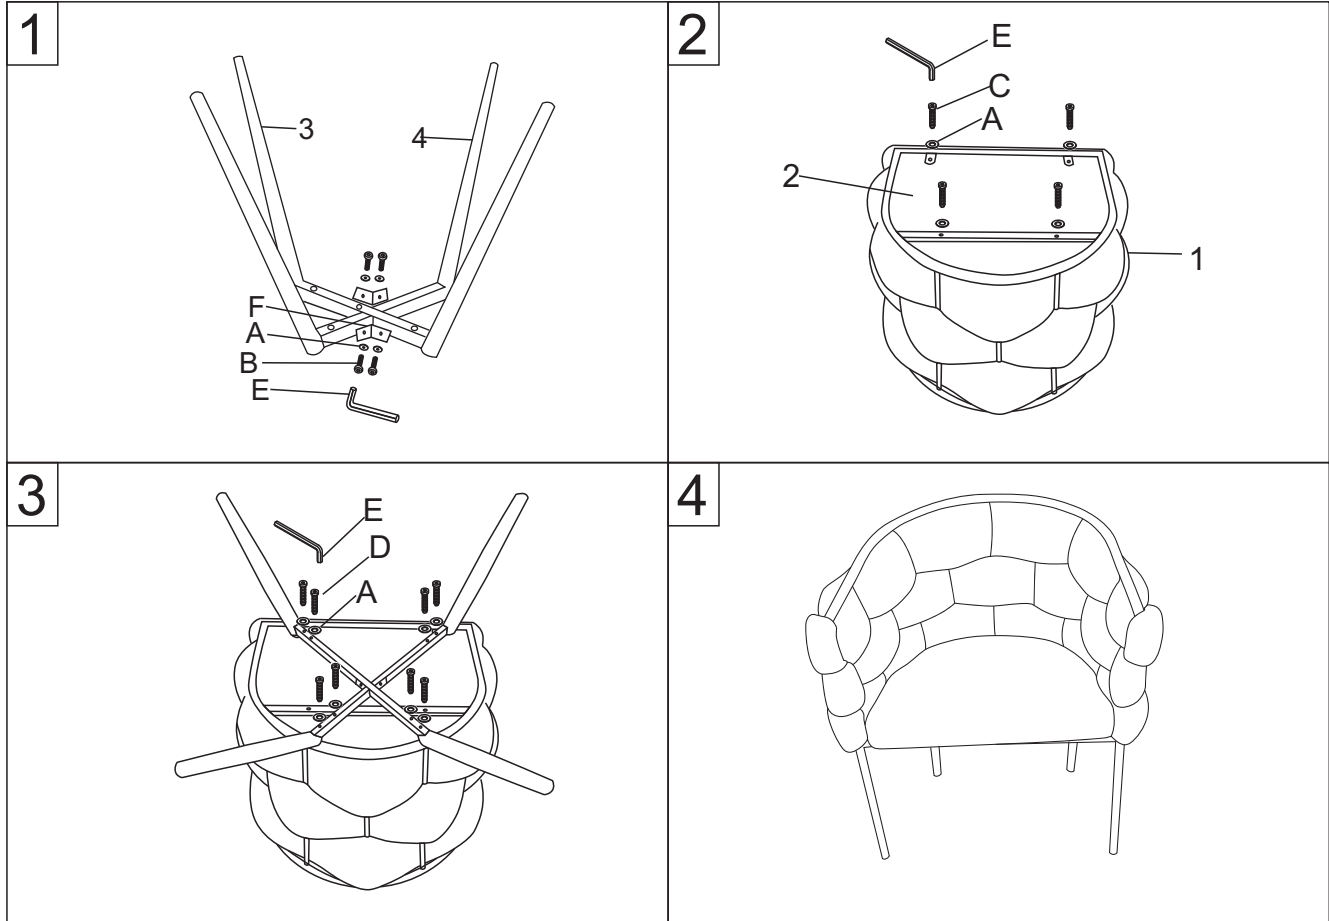

CS002-B

ADECO

INSTRUCTIONS

1 1PC 	2 1PC 
3 1PC 	4 1PC 
A 16PCS 	B 4PCS 
C 4PCS 	D 8PCS 
E 1PC 	F 2PCS 

WARNING:

DO NOT STAND ON THE PRODUCT, DO NOT USE THIS PRODUCT AS A STEP LADDER.

DO NOT USE THIS PRODUCT UNLESS ALL BOLTS, SCREWS AND KNOBS ARE FIRMLY

SECURED. PLEASE DO NOT USE KNIFE TO OPEN ANY PARTS OF THE BOX OR PRODUCT.