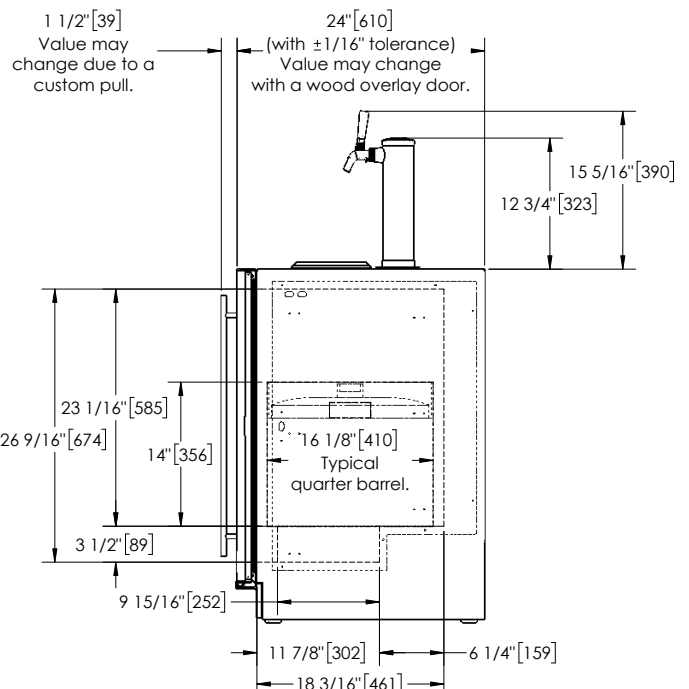

OPTIONAL ACCESSORIES

(L)	Factory Installed Lock
66736	Caster Kit for HP24/HC24/HA24 models
63797	Beer Dispenser Cleaning Kit
40030S	Keg Coupler, Lo-Boy "S" Series
308-40C	Faucet Lock for C-Series 630SS Beer Faucets
BLC4/32	Beer Dispenser Sanitizer (4oz. or 32 oz.)

Perlick accessories are available for purchase through an authorized Perlick dealer. For a full list of accessories and to find a dealer near you, visit perlick.com/residential

* - Leg leveler can add 3/4" [19] to these dimensions when fully extended.