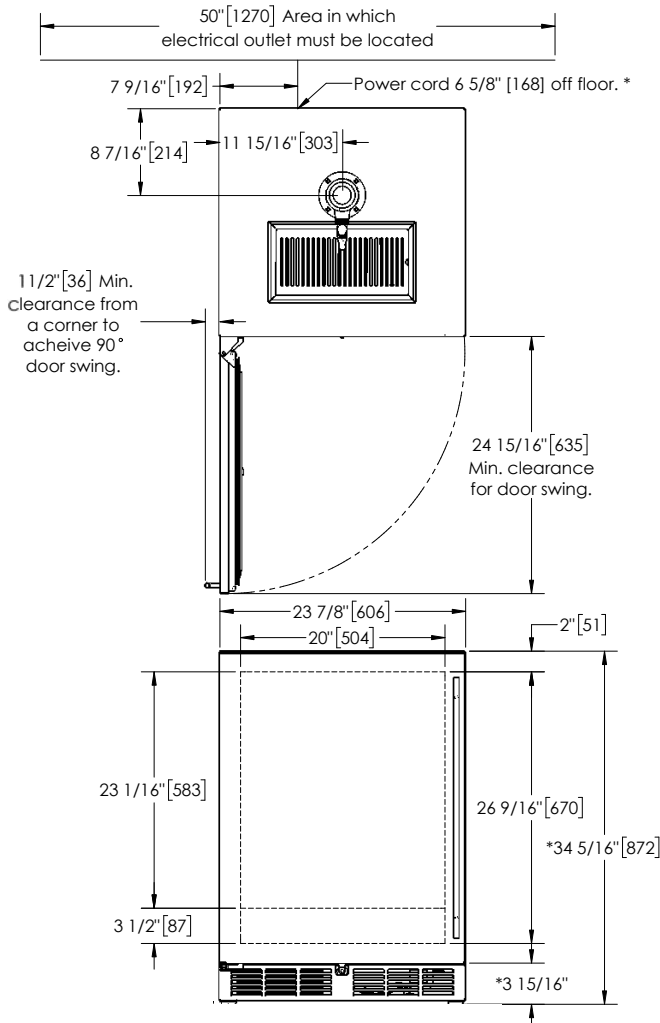

HC24TB/TO FEATURES

- Available with stainless steel solid door or panel ready solid door
- Industry Exclusive Perlick patented stainless steel 630SS Forward Sealing Beer Faucet
- Air-cooled tower keeps beer cold from keg to tap
- Stores (1) 1/4 barrel or (2) 1/6 barrels
- Complete, self-contained beer system
- Portable drainer; no plumbing required
- 1- or 2- faucet tapping kit
- Low profile coupler for "D" system keg values and 630SS standard beer faucet included
- Beer Dispenser temperature 33° - 42°F

One 1/4 barrel
(standard or slim)

Two 1/6 barrel

PRODUCT SPECIFICATIONS

Product Width	23-7/8" (606 mm.)
Product Height	34-1/4" (870 mm.)
Product Depth	24" (610 mm.)
Opening Width	24" (610 mm.)
Opening Height	34-1/2" (876 mm.)
Opening Depth**	24-7/8" (632 mm.)
Refrigerated Volume	5.2 cu. ft.
Door Swing Clearance	25" (635 mm.) minimum
Electrical	115V, 60Hz., 1 Phase, 2.3 amps
Compressor	525 BTU, standard
Plumbing	None Required
Annual Energy Usage	305 kWh
Shipping Weight	222 lbs (100.7 kg.)

** Includes 7/8" plug clearance. To achieve 24" depth, you must recess the plug into the wall directly behind the unit.

INDOOR MODELS

HC24TB-3-1L#*	Stainless steel solid door, hinge left
HC24TB-3-2L#*†	Panel ready solid door, hinge left

OUTDOOR MODELS

HC24TO-3-1L#*	Stainless steel solid door, hinge left
HC24TO-3-2L#*†	Panel ready solid door, hinge left

* Also available hinge right (R)

Add 1 for single faucet, 2 for two faucet

† This unit comes ready to accept customer-provided overlay panel and handle