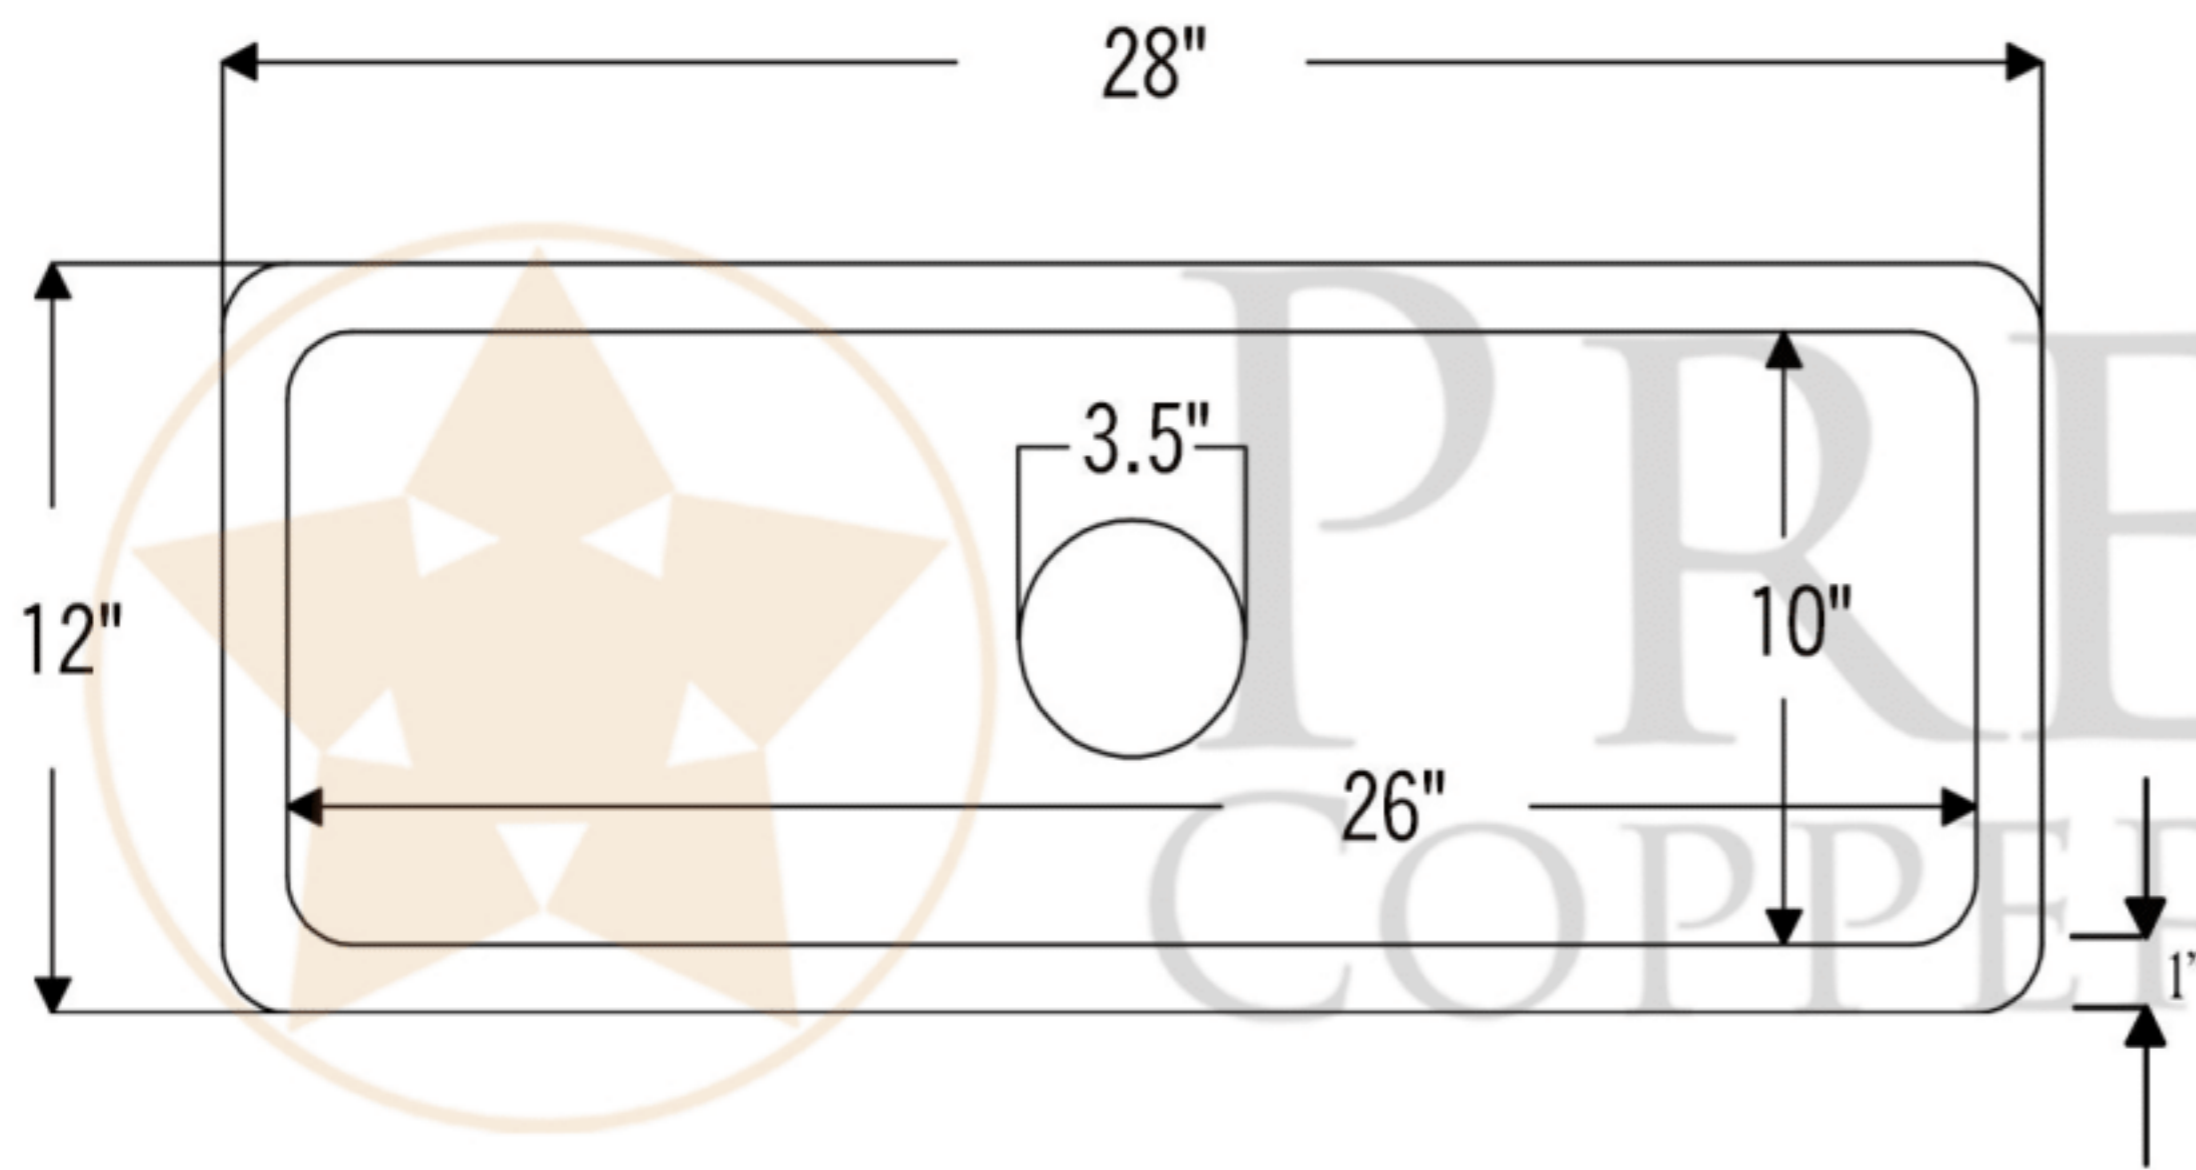

## MODEL NUMBER: BREC28DB

- \* Description: 28" Rectangle Hammered Copper Bar/Prep Sink with 3.5" Drain Opening
- \* Outer Dimension: 28" x 12" x 7"
- \* Inner Dimension: 26" x 10" x 7"
- \* Gauge: 14
- \* Rim: 1"
- \* Drain Opening: 3.5"
- \* Finish: Oil Rubbed Bronze | Living Copper