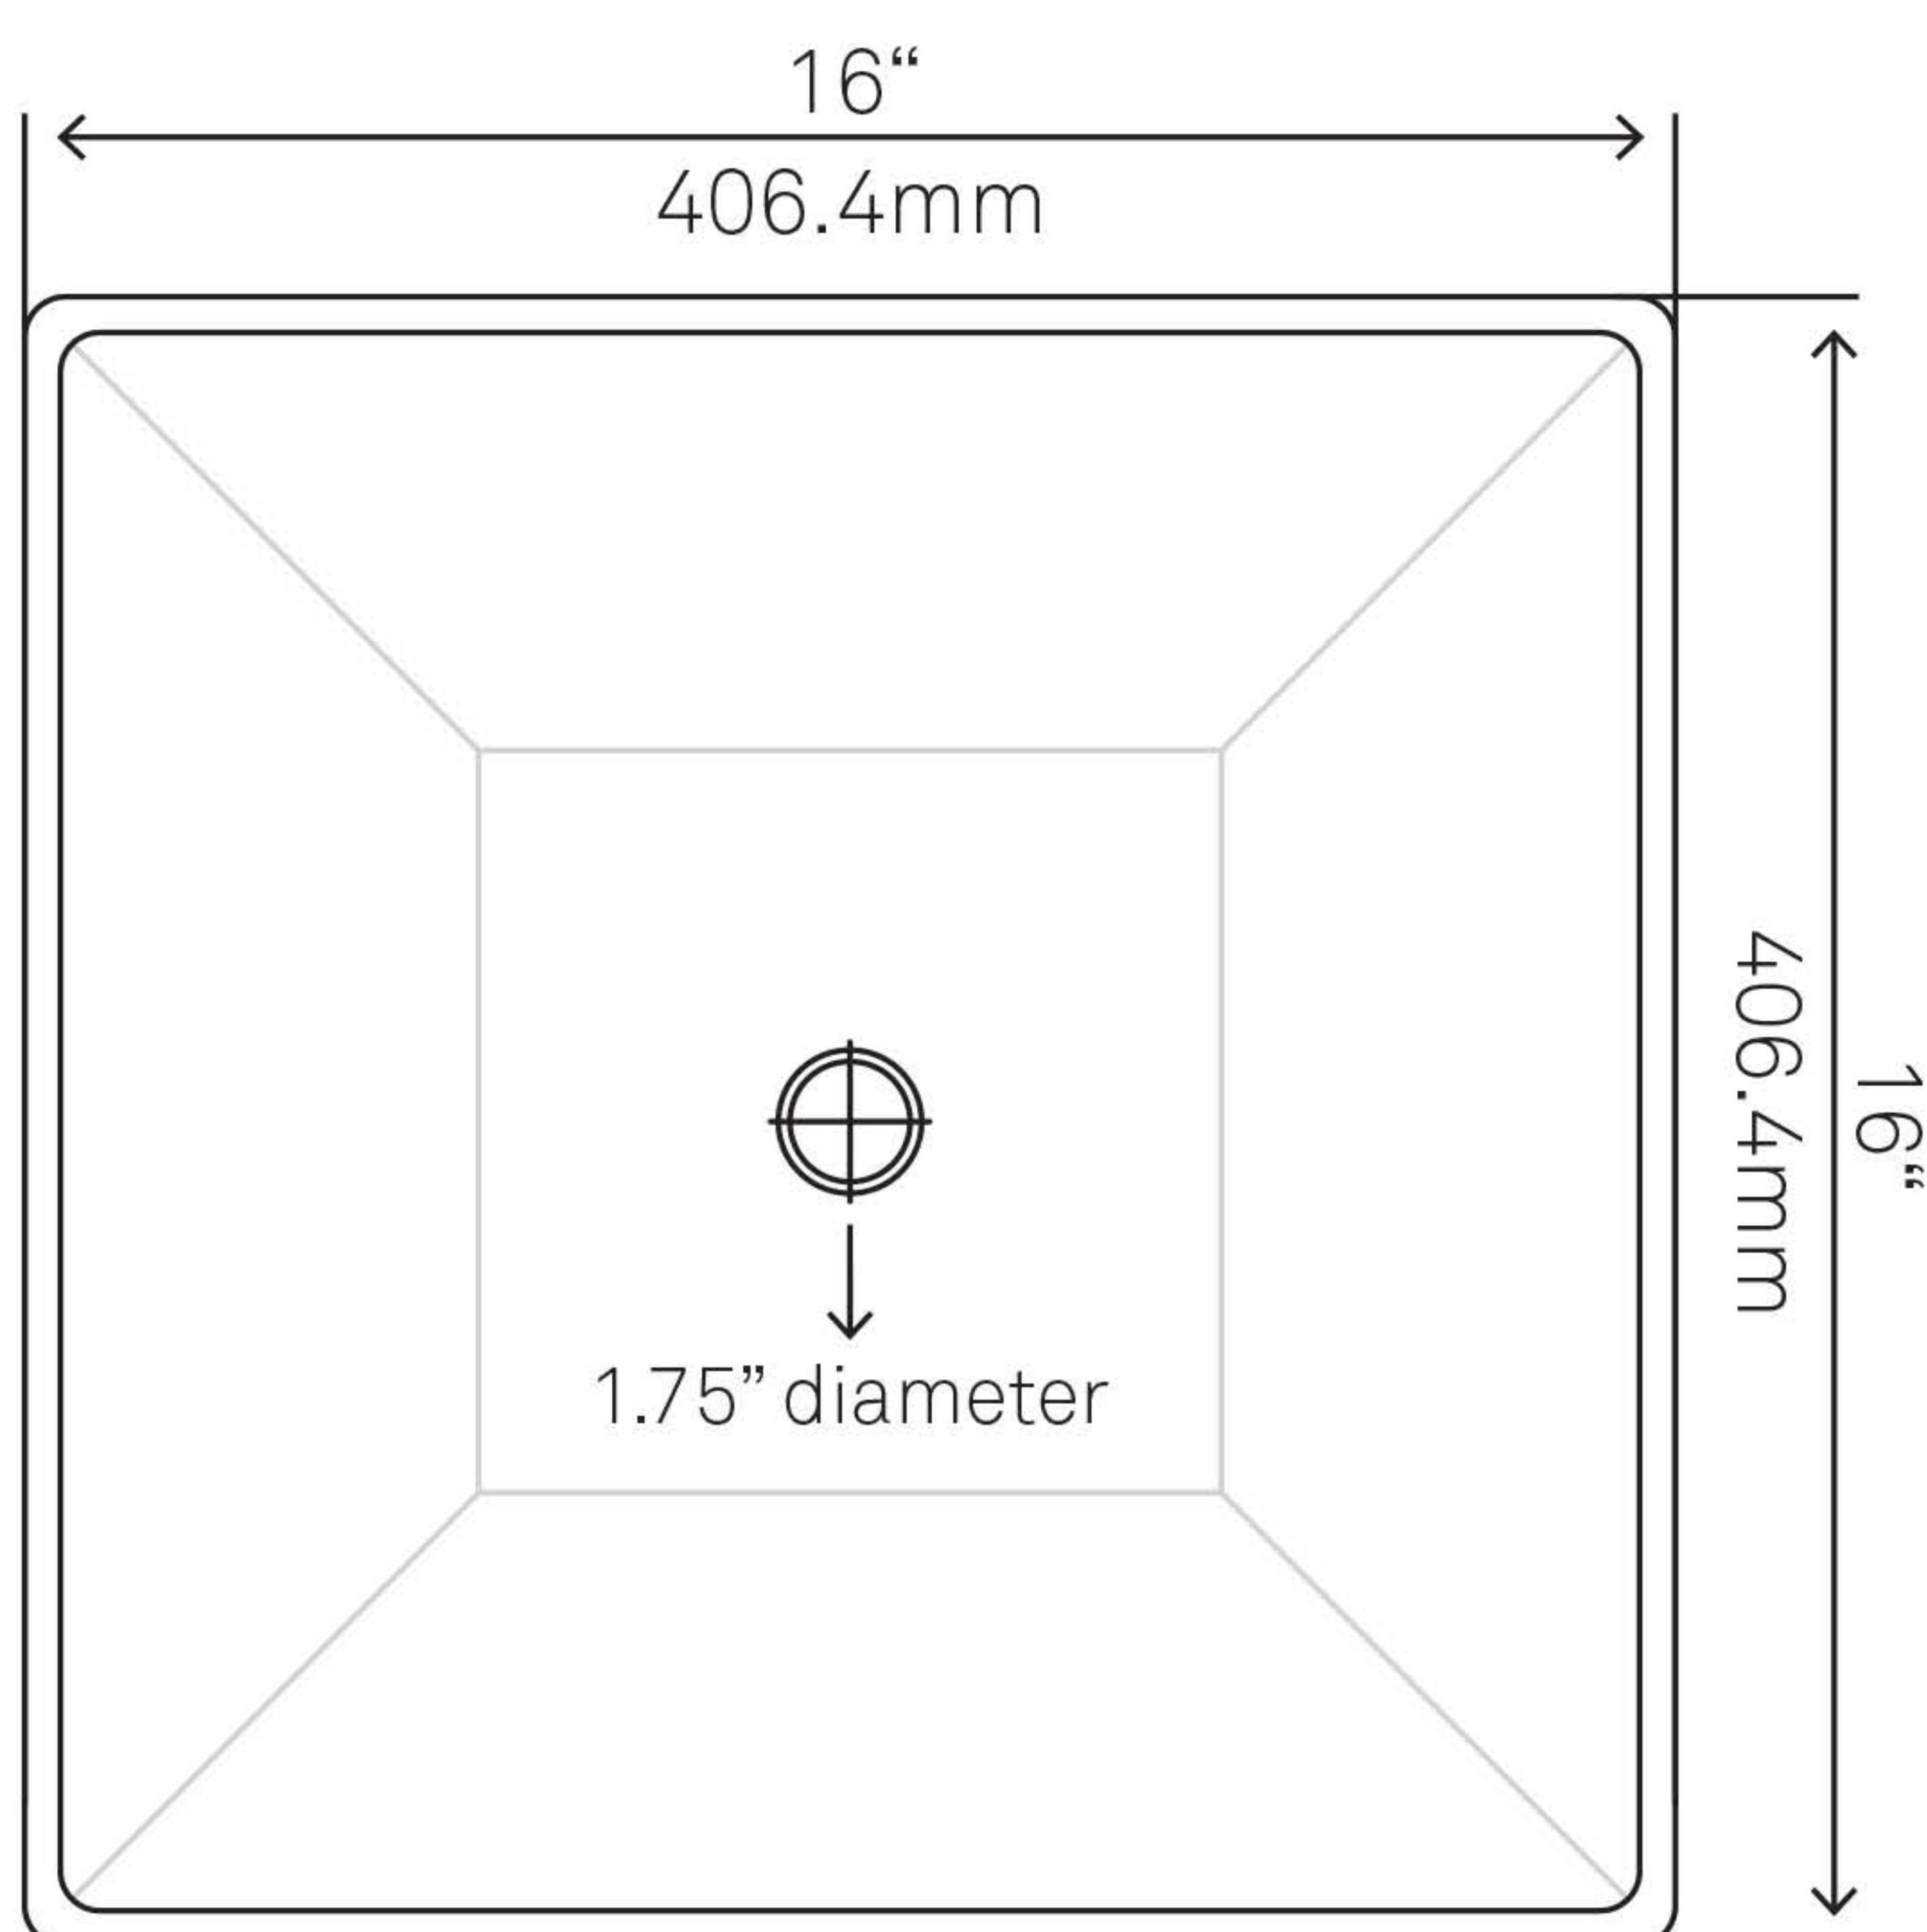

**TP-V10W BIANCO PARI
Ceramic Vessel Sink**

Requested By:

Specific Features:

STANDARD SPECIFICATIONS:

- Square glossy ceramic vessel sink
- Easy to clean scratch resistant surface
- Non-porous material
- Designed for above counter installation
- Standard U.S. plumbing connections
- Inner dimensions 15 x 15 x 4.25-inches tall
- No mounting ring necessary