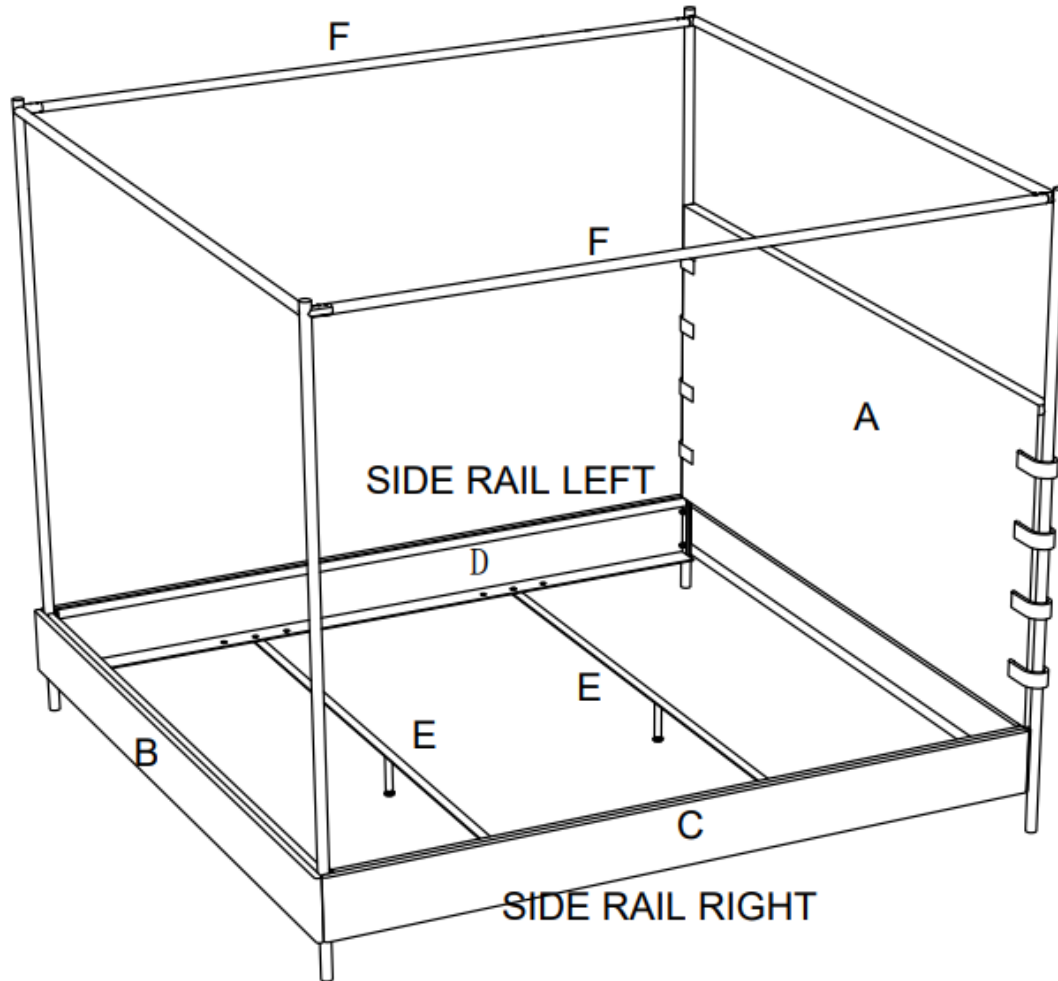

ASSEMBLY INSTRUCTION

Canopy Bed

PART LIST			NO.	DESCRIPTION	QTY.
NO.	DESCRIPTION	QTY.	1	 Allen Bolt M8 *20mm	8PCS
A	HEADBOARD	1PC	2	 Countersunk Head Bolt M8 *20mm	4PCS
B	FOOTBOARD	1PC	3	 Lock Washer	12PCS
C	SIDE RAIL RIGHT	1PC	4	 Flat Washer	12PCS
D	SIDE RAIL LEFT	1PC	5	 Nut	4PCS
E	CROSSBEAM	2PCS	6	 Allen Key (Bigger)	1PC
F	CANOPY	2PCS	7	 Wrench	1PC
			8	 Allen Key (Small)	1PC
			9	 Hex Socket Head Bolt M6 *10mm	8PCS
			10	 Allen Key (Smallest)	1PC