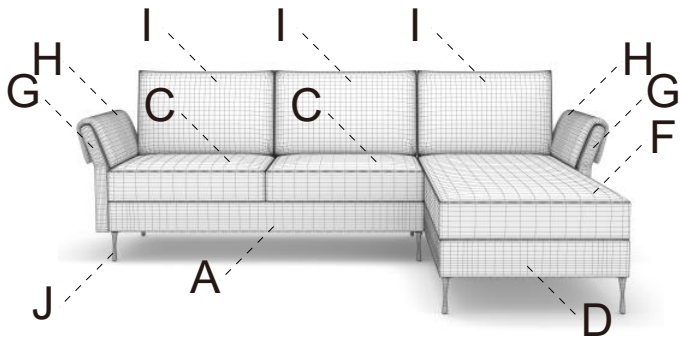

1. Please do not cut the compressed packages until your sofa frame is completely assembled.
2. Compressed back cushions and pillows need to be fully fulfilled within 72 hours for your perfect use.
3. Please keep children away from plastic bags or any small pieces of stuff.

Cut compressed packages.

Assembly Instructions (XG-065)

Assemble on the pad to prevent scratching the product.

or

Parts List

Some parts are in bottom of seat base, Take out all parts and check QTY.

Step 1

Step 2