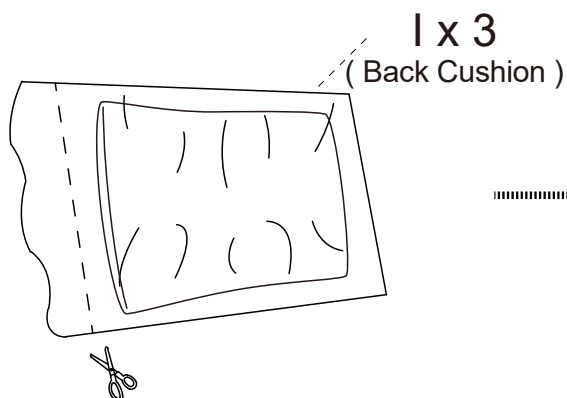

1. Please do not cut the compressed packages until your sofa frame is completely assembled.
2. Compressed back cushions and pillows need to be fully fulfilled within 72 hours for your perfect use.
3. Please keep children away from plastic bags or any small pieces of stuff.

Cut compressed packages.

Assembly Instructions (XG-065)

Assemble on the pad to prevent scratching the product.

or

Parts List

Some parts are in bottom of seat base, Take out all parts and check QTY.

Step 1

Step 2