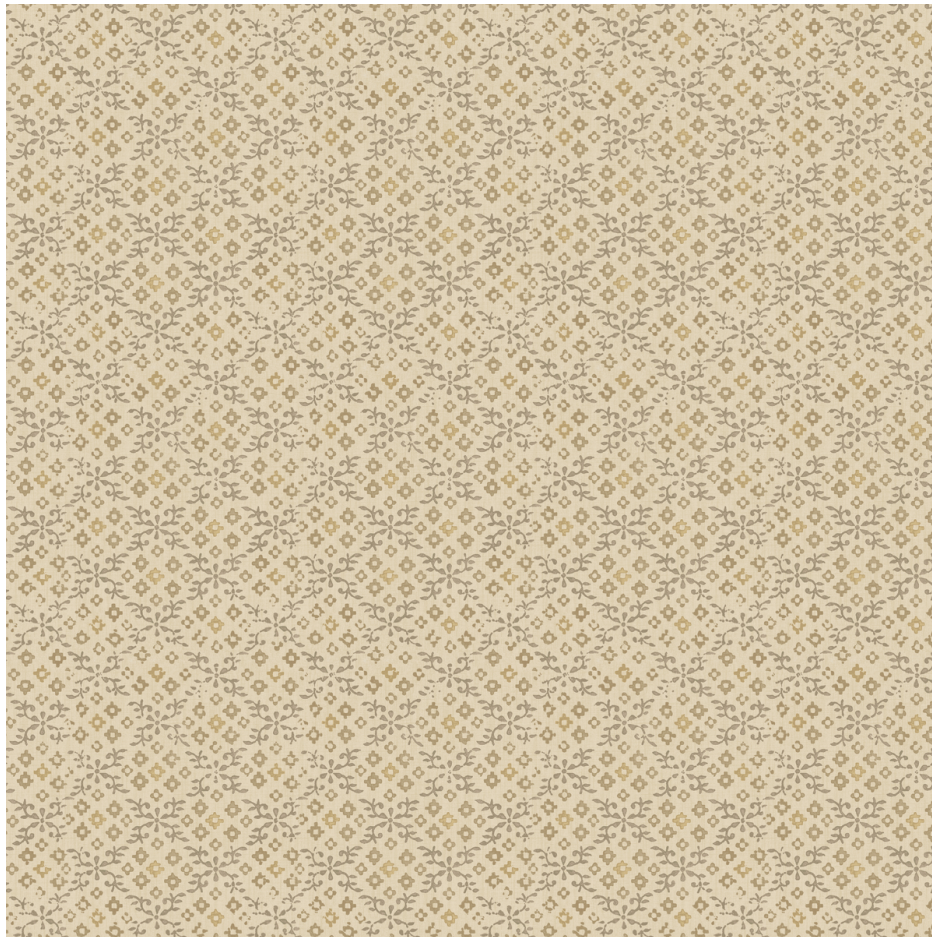

Grantly - Parchment
SKU: BW45115.4.0

LEE JOFA

SKU: **BW45115.4.0**

Railroaded: **No**

Composition: **Non Woven - 100%**

Vertical Repeat: **22 cm (8.66 in)**

Wallcovering Area: **7.00 Square Meter**

Brand: **G P & J Baker**

Note: **Priced And Sold By The 10 Meter Roll**

Width: **70 cm (27.56 in)**

Repeat UOM: **cm cm (0 in)**