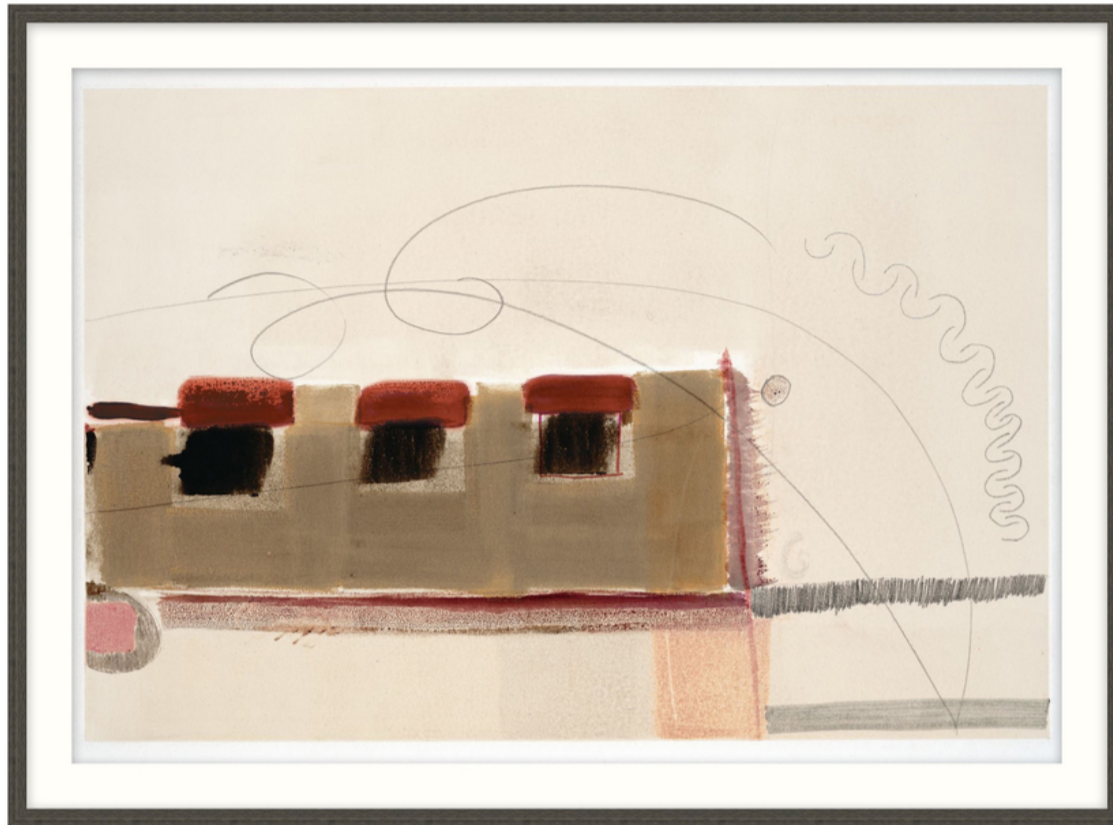

THEODORE ALEXANDER

Little Boxes 1

D2807S56125-4729

Little Boxes 1 pays respect to Architectonic, an art style that integrates architectural principles and aesthetics into artistic compositions. This work on paper accentuates geometric forms and the interplay of objects in space that invites the eye to form its own narrative. Implied lines, the use of light and dark, and a clever color scheme in bone white, mocha, and sienna add to the intrigue of the work. A striking composition on textured paper, Little Boxes 1 uses a pleasing color palette to bring abstracted forms to life. Part of the carefully curated ART by TA collection.

► Textured Paper - Single Matboard, M4 - Warm White Smooth + White Core Width:1.5", F1364 - Gray Oak Cap Frame - Width: 0.77

W 25 x D 1¼ x H 19 inches

Material(s):

Collection: Art by TA

Style: Modern / Formal Modern

Type: Décor / Wall Art