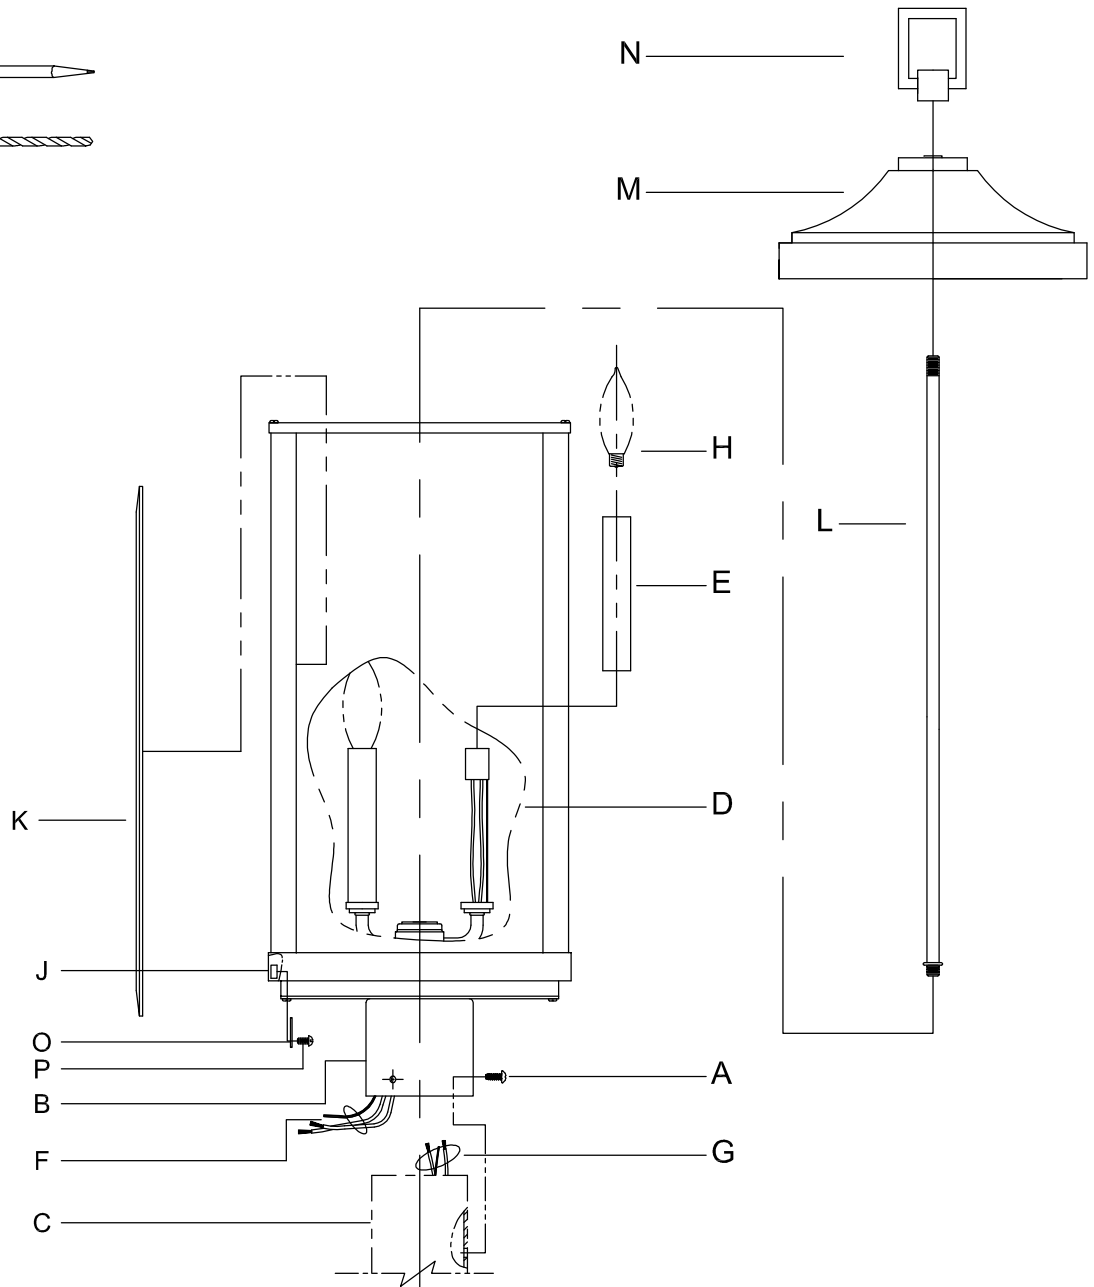

Assembly & Installation Instructions

CAUTION: Read instructions carefully and turn electricity off at main circuit breaker panel before beginning installation.

WARNING - If any Special Control Devices are used with this Fixture, Follow the Instructions Carefully to assure full compliance with N.E.C. requirements. If there are any questions, contact a Qualified Electrical Contractor.
WARNING - This product contains chemicals known to the State of California to cause cancer, birth defects and /or other reproductive harm. Thoroughly wash hands after installing, handling, cleaning, or otherwise touching this product.
CAUTION - All glass is fragile, use care when handling Glass component(s) and or Lamp(s).

ASSEMBLY STEPS:

PASOS PARA ENSAMBLAR:

MODE D'ASSEMBLAGE:

1. B → C
2. Ø (0.144)(3.6mm) → 
3. C ← B
4. Ø (0.144)(3.6mm) → 
5. F → G 
6. K → J
7. O,P → J
8. E → D
9. H → D
10. L → D
11. M,N → L

**C, G, & H
 (NOT FURNISHED)
 (NO INCLUIDA)
 (NON FOURNIE)**