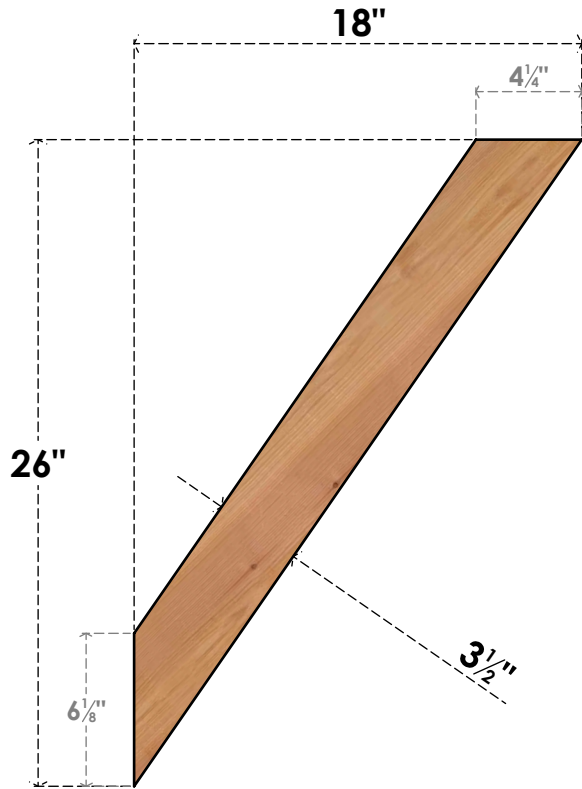

BRC04X18X26TRA00SWR

3 1/2"W X 18"D X 26"H TRADITIONAL SMOOTH BRACE, WESTERN RED CEDAR

SIDE

FRONT

EKENA MILLWORK
 2300 WEST MAIN ST.
 CLARKSVILLE, TX 75426
 TOLL FREE: 866-607-0453
 WWW.EKENAMILLWORK.COM

NOTES