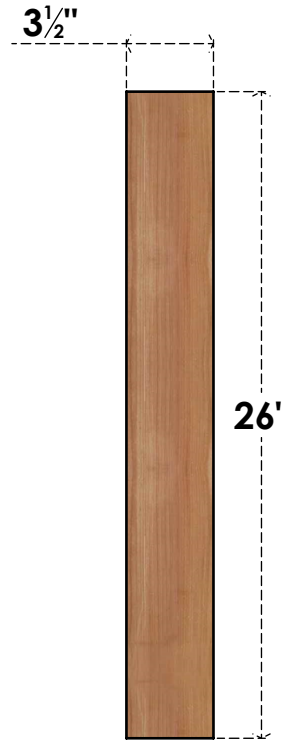

BRC04X18X26TRA00SWR

3 1/2"W X 18"D X 26"H TRADITIONAL SMOOTH BRACE, WESTERN RED CEDAR

SIDE

FRONT

EKENA MILLWORK
 2300 WEST MAIN ST.
 CLARKSVILLE, TX 75426
 TOLL FREE: 866-607-0453
 WWW.EKENAMILLWORK.COM

NOTES

1. INSTALLATION TO BE COMPLETED IN ACCORDANCE WITH MANUFACTURER'S SPECIFICATIONS.
2. DRAWING MAY NOT BE TO SCALE
3. THIS DRAWING IS INTENDED FOR DESIGN AND PLANNING PURPOSES ONLY.
4. ALL INFORMATION CONTAINED HEREIN WAS CURRENT AT THE TIME OF DEVELOPMENT BUT MUST BE REVIEWED AND APPROVED BY THE PRODUCT MANUFACTURER TO BE CONSIDERED ACCURATE.
5. PRODUCTS ARE NOT KILN DRIED. THIS ITEM IS UNIQUE AND WILL CONTAIN THE NATURAL VARIATIONS THAT THE WOOD SPECIES OFFERS. THIS MAY RESULT IN VARIATIONS UP TO 1/4"