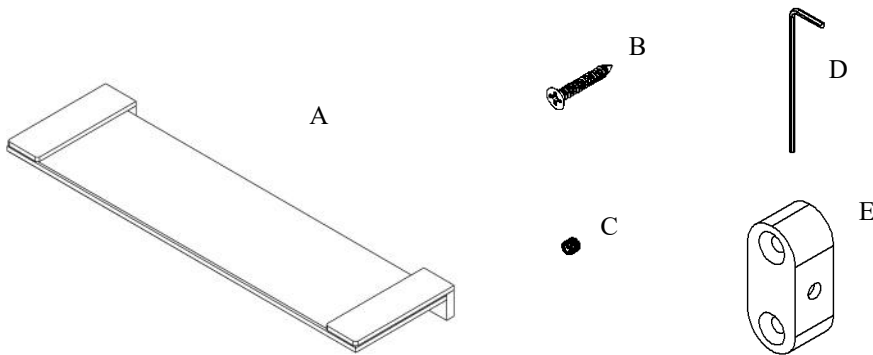

Ash Glass Shelf Installation Guide

Parts Included	QTY
A - Glass Shelf	1
B - Screw	4
C - Set Screw	2
D - Allen Key	2
E - Bracket	2

Model #	Description	Finish	Weight (lb)	WxHxD (mm)	WxHxD (Inches)	Metal Type
	Ash Glass Shelf	Chrome	3.62	460 x 35 x 130	18 x 1 x 5	Brass
	Ash Glass Shelf	Brushed Nickel	3.62	460 x 35 x 130	18 x 1 x 5	Brass
	Ash Glass Shelf	Matte Black	3.62	460 x 35 x 130	18 x 1 x 5	Brass