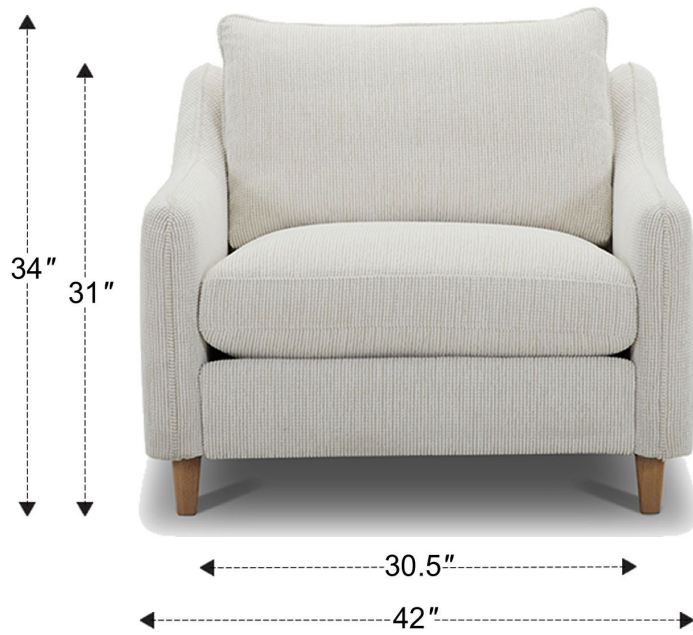

SVOG#912

Vogue Accent Chair

Overall Dimensions	42" x 38" x 34"
Overall Width	42"
Overall Depth	38"
Overall Height	34"
Overall Weight	70.5 lbs.
Seat Cushion Thickness	8.5"
Back Depth	3"
Back Height	15.5"

Seat Width	30.5"
Seat Depth with Cushion	23"
Seat Depth without Cushion	32"
Seat Height	19.5"
Arm Width	4"
Arm Depth	25"
Arm Height	23.5"
Foot Height	5"