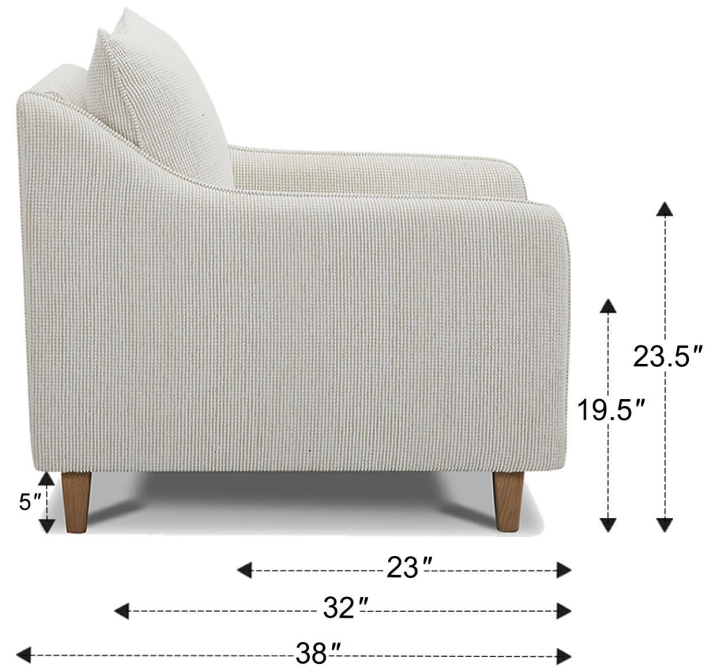

SVOG#912

Vogue Accent Chair

Overall Dimensions	42" x 38" x 34"
Overall Width	42"
Overall Depth	38"
Overall Height	34"
Overall Weight	70.5 lbs.
Seat Cushion Thickness	8.5"
Back Depth	3"
Back Height	15.5"

Seat Width	30.5"
Seat Depth with Cushion	23"
Seat Depth without Cushion	32"
Seat Height	19.5"
Arm Width	4"
Arm Depth	25"
Arm Height	23.5"
Foot Height	5"