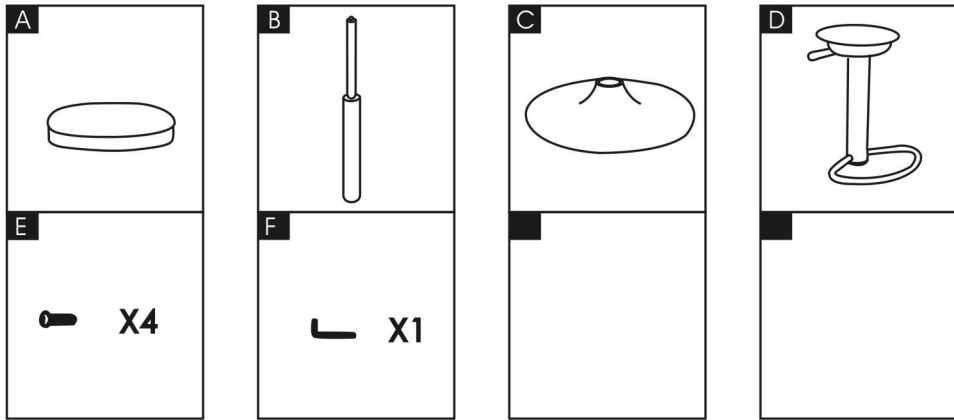

ASSEMBLY INSTRUCTIONS

Gaslift Bar Stool

CAUTION:
PLEASE MAKE SURE THAT ALL PARTS ABOVE ARE FIXED TIGHT AND FIRM BEFORE USE.
THIS PRODUCT IS DESIGNED AS A SEAT FOR INDOOR USE ONLY.
DO NOT STAND ON THIS PRODUCT IN ANY CIRCUMSTANCE