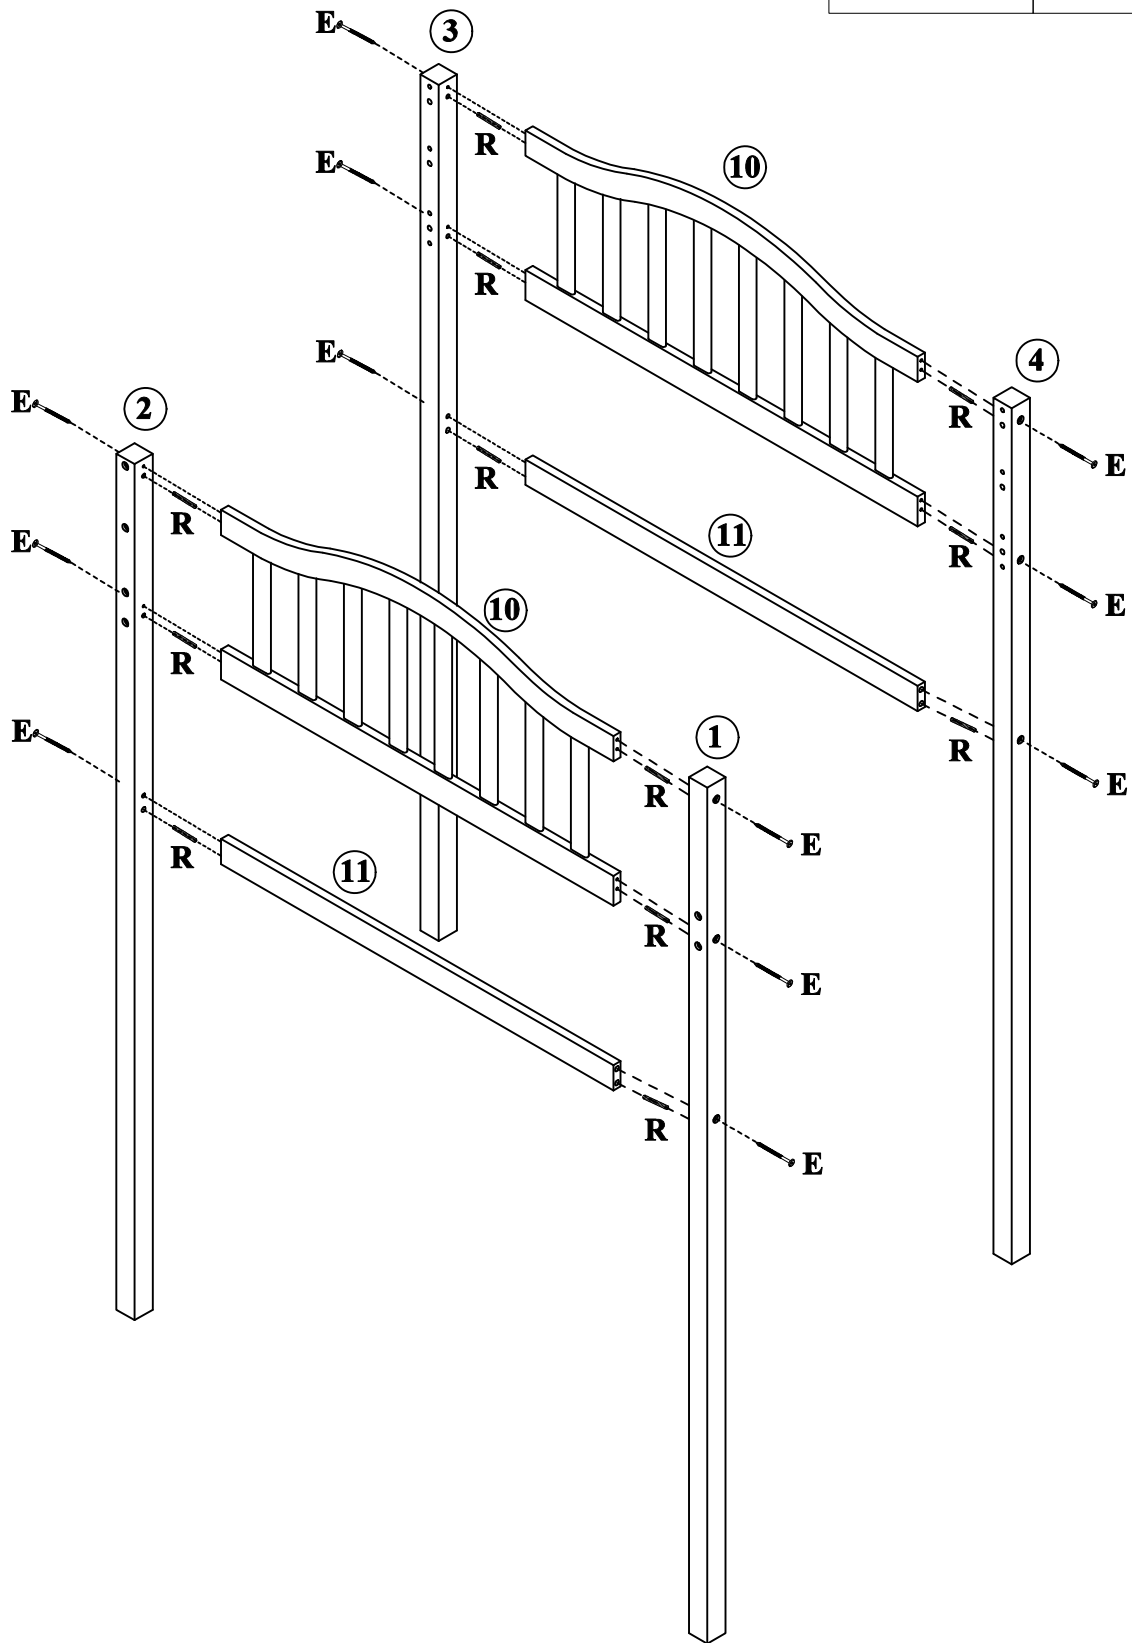

STEP: 1

E	R
12PCS	12PCS