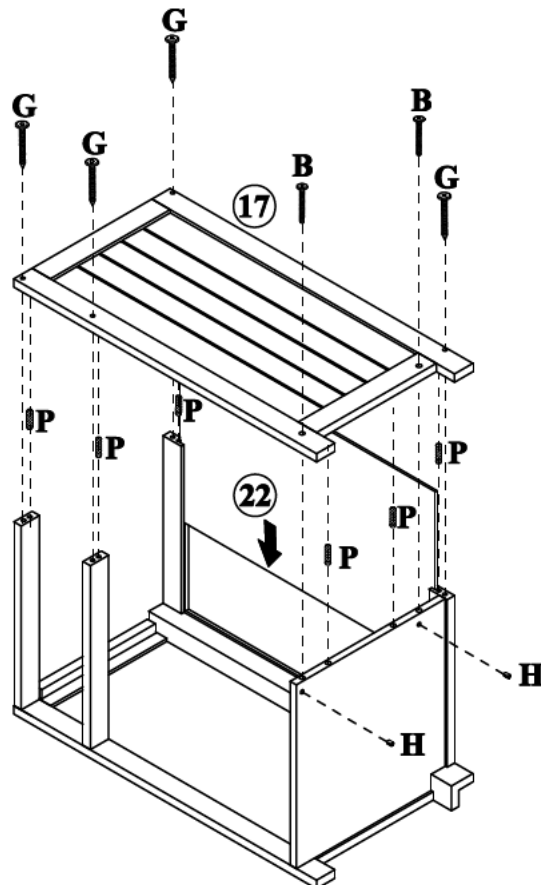

Part List

48

Bottom plate - 1pc

50

Movable Shelf - 2pcs

Hardware List

A	 ø13x1/4"x80mm	B	 ø13x1/4"x50mm	C	 ø13x1/4"x35mm
Hex-Head bolts(8pcs)		Hex-Head bolts(6pcs)		Hex-Head bolts(2pcs)	
D	 ø13x1/4"x30mm	E	 ø13x1/4"x80mm	F	 ø13*1/4"x50mm
Hex-Head bolts(16pcs)		Hex-Head screw(18pcs)		Hex-Head screw(12pcs)	
G	 ø13x1/4"x30mm	H	 ø10x13mm	J	 ø6x35mm
Hex-Head screw(28pcs)		Horizontal-Hole bolts(12pcs)		Three in one bolts(24pcs)	
K	 ø14.5x12mm	L	 ø8xø4x30mm	M	 ø8xø4x25mm
Three in one lock(24pcs)		Round head screw(38pcs)		Round head screw(16pcs)	
N	 ø75x23x24mm	O	 ø7xø3.5x18mm	P	 ø8x30mm
Stair hook(2pcs)		Flat head screw(6pcs)		Wood dowel(64pcs)	
R	 ø10x40mm	S		T	 ø5/32"x20mm
Wood dowel(44pcs)		Laminate pad(8pcs)		Handle screw(1pc)	

Hardware List

<p>W</p>  <p>ø5/32"x22mm</p>	<p>X</p>  <p>ø10xø30mm</p>	<p>Y</p>  <p>4mm</p>
<p>Handle screw(2pcs)</p>	<p>Handle(3pcs)</p>	<p>Allen key(1pc)</p>
<p>Z</p> 	<p>Z</p>  <p>ø6xø3x12mm</p>	<p>V1</p> 
<p>Hinges(2pcs)</p>	<p>Flat head screw(8pcs)</p>	<p>Door magnet(1set)</p>
<p>V2</p>  <p>Magnetic iron sheet(1set)</p>		

B	G
	
2PCS	4PCS
H	P
	
2PCS	6PCS

STEP: 5

X		T		Z	
1PC		1PC		2PCS	
				Z	
				8PCS	

STEP: 6

V1		V2	
2Set		2Set	

STEP: 7

D	P
	
2PCS	2PCS

STEP: 8