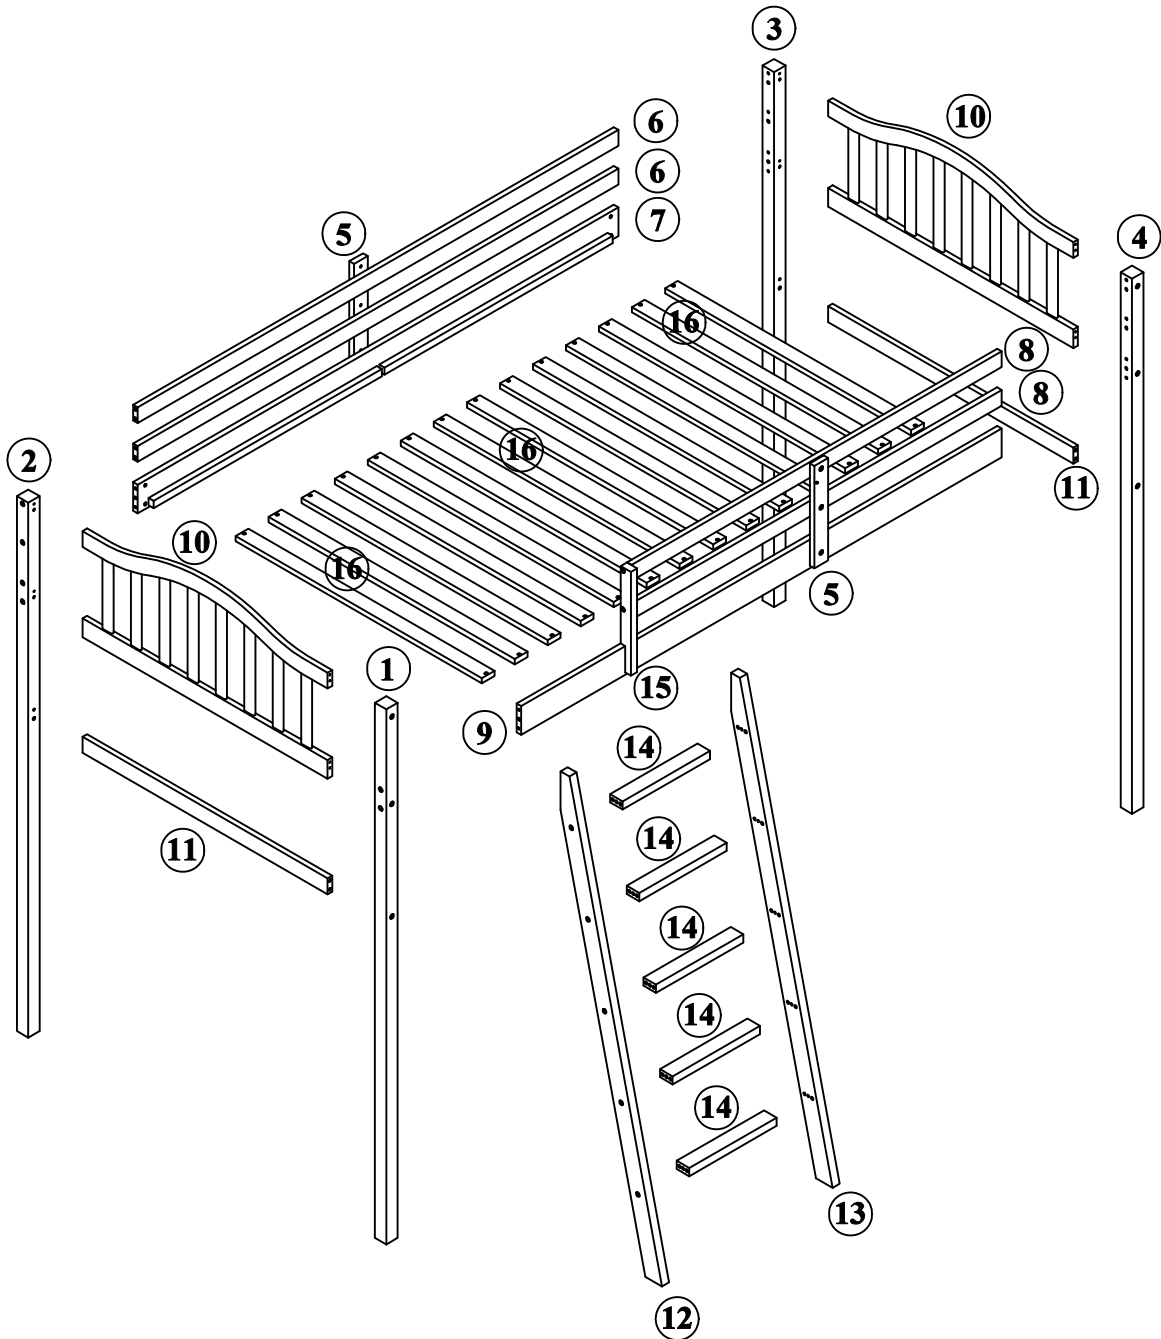

Detail View - LOFT BED WITH STAIR

Identifying the Hardware -Identify the hardware using the illustrations below.

Detail View - BOOKSHELF

Detail View - BOOKSHELF

Detail View - BOOKSHELF

Part List-

<p>1</p>  <p>Left front bed column- 1pc</p>	<p>2</p>  <p>Left rear bed column - 1pc</p>
<p>3</p>  <p>Right rear bed column - 1pc</p>	<p>4</p>  <p>Right front bed column- 1pc</p>
<p>5</p>  <p>Support timber -2pcs</p>	<p>7</p>  <p>Bed side plate - 1pc</p>
<p>8</p>  <p>Front guard rail - 2pcs</p>	<p>9</p>  <p>Bed side plate - 1pc</p>
<p>11</p>  <p>Horizontal board - 2pcs</p>	<p>12</p>  <p>Bed ladder column - 1pc</p>
<p>13</p>  <p>Bed ladder column - 1pc</p>	<p>14</p>  <p>Step of bed ladder - 5pcs</p>