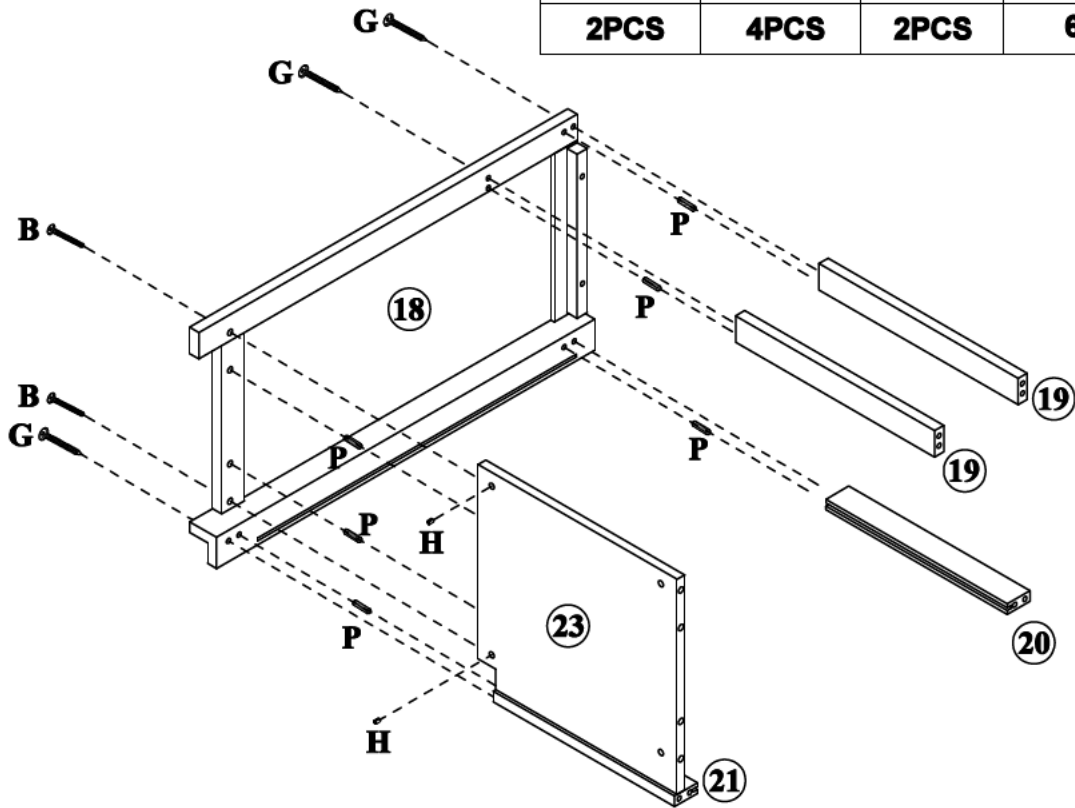

STEP: 3

B	G	H	P
2PCS	4PCS	2PCS	6PCS