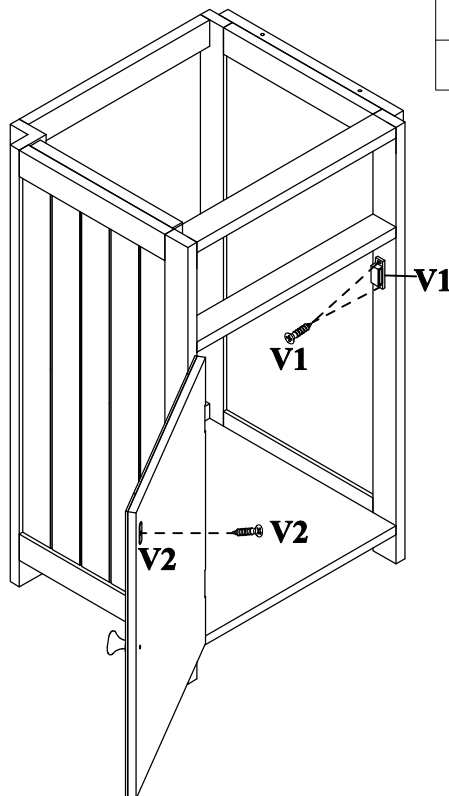

Part List

48

Bottom plate - 1pc

50

Movable Shelf - 2pcs

Hardware List

A	 ø13x1/4"x80mm	B	 ø13x1/4"x50mm	C	 ø13x1/4"x35mm
Hex-Head bolts(8pcs)		Hex-Head bolts(6pcs)		Hex-Head bolts(2pcs)	
D	 ø13x1/4"x30mm	E	 ø13x1/4"x80mm	F	 ø13*1/4"x50mm
Hex-Head bolts(16pcs)		Hex-Head screw(18pcs)		Hex-Head screw(12pcs)	
G	 ø13x1/4"x30mm	H	 ø10x13mm	J	 ø6x35mm
Hex-Head screw(28pcs)		Horizontal-Hole bolts(12pcs)		Three in one bolts(24pcs)	
K	 ø14.5x12mm	L	 ø8xø4x30mm	M	 ø8xø4x25mm
Three in one lock(24pcs)		Round head screw(38pcs)		Round head screw(16pcs)	
N	 ø75x23x24mm	O	 ø7xø3.5x18mm	P	 ø8x30mm
Stair hook(2pcs)		Flat head screw(6pcs)		Wood dowel(64pcs)	
R	 ø10x40mm	S		T	 ø5/32"x20mm
Wood dowel(44pcs)		Laminate pad(8pcs)		Handle screw(1pc)	

Hardware List

<p>W</p>  <p>ø5/32"x22mm</p>	<p>X</p>  <p>ø10xø30mm</p>	<p>Y</p>  <p>4mm</p>
<p>Handle screw(2pcs)</p>	<p>Handle(3pcs)</p>	<p>Allen key(1pc)</p>
<p>Z</p> 	<p>Z</p>  <p>ø6xø3x12mm</p>	<p>V1</p> 
<p>Hinges(2pcs)</p>	<p>Flat head screw(8pcs)</p>	<p>Door magnet(1set)</p>
<p>V2</p>  <p>Magnetic iron sheet(1set)</p>		

B	G
	
2PCS	4PCS
H	P
	
2PCS	6PCS

STEP: 5

X		T		Z	
1PC		1PC		2PCS	
				Z	
				8PCS	

STEP: 6

V1		V2	
2Set		2Set	

STEP: 7

D	P
	
2PCS	2PCS

STEP: 8