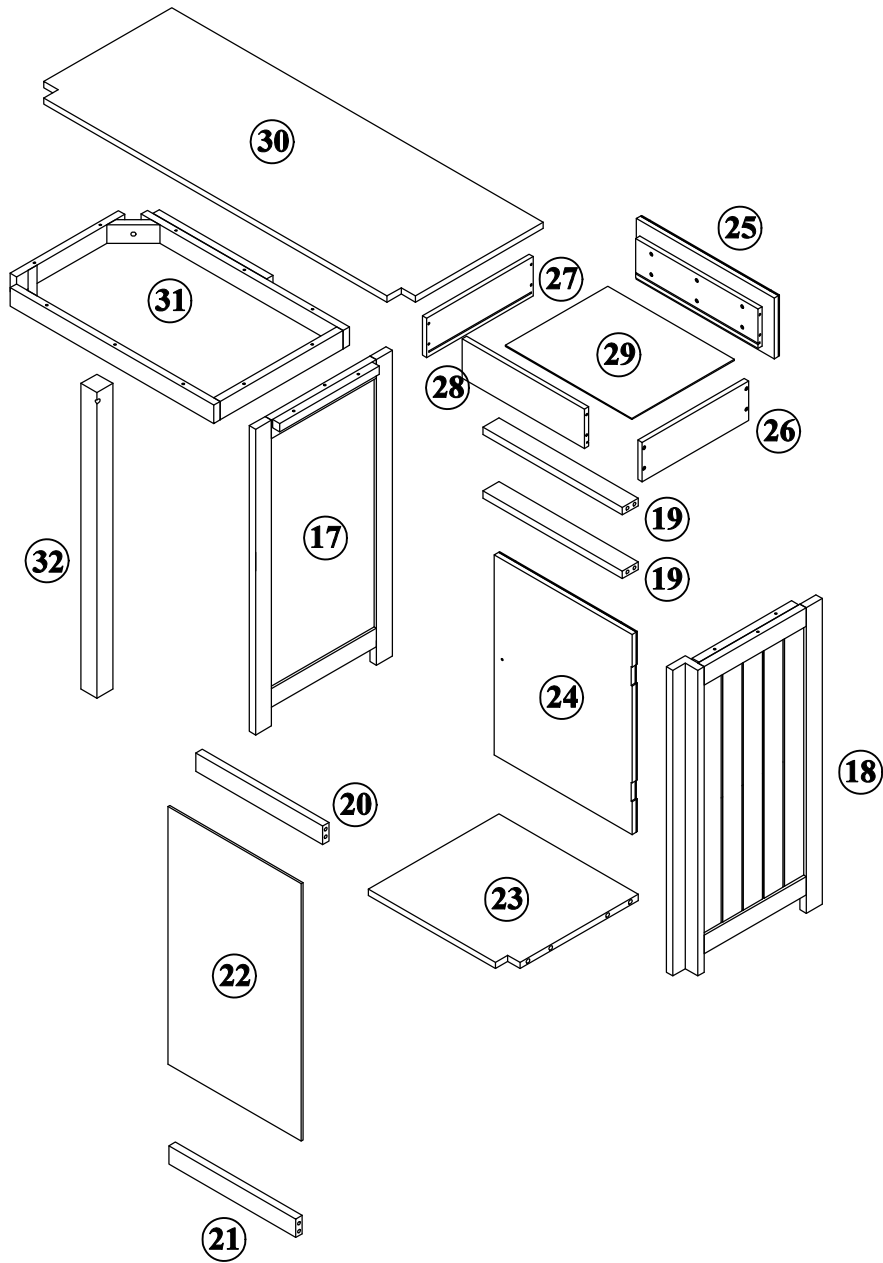

ASSEMBLY INSTRUCTION

! SAFETY WARNINGS !

1. This bed is designed for use only mattress(es) meeting the following specifications on the upper bunk:

Up bed (bunk bed and tribed included)

Bed Type	Length	Width	Thickness
<i>Twin Standard</i>	<i>74"-75"</i>	<i>38 1/2"</i>	<i>6" max</i>

Detail View - LOFT BED WITH STAIR

Identifying the Hardware -Identify the hardware using the illustrations below.

Detail View - BOOKSHELF

Detail View - BOOKSHELF

Detail View - BOOKSHELF

Part List-

<p>1</p>  <p>Left front bed column- 1pc</p>	<p>2</p>  <p>Left rear bed column - 1pc</p>
<p>3</p>  <p>Right rear bed column - 1pc</p>	<p>4</p>  <p>Right front bed column- 1pc</p>
<p>5</p>  <p>Support timber -2pcs</p>	<p>7</p>  <p>Bed side plate - 1pc</p>
<p>8</p>  <p>Front guard rail - 2pcs</p>	<p>9</p>  <p>Bed side plate - 1pc</p>
<p>11</p>  <p>Horizontal board - 2pcs</p>	<p>12</p>  <p>Bed ladder column - 1pc</p>
<p>13</p>  <p>Bed ladder column - 1pc</p>	<p>14</p>  <p>Step of bed ladder - 5pcs</p>

Part List

<p>15</p>  <p>Left front guard rails support - 1pc</p>	<p>16</p>  <p>Bed board - 14pcs</p>
<p>32</p>  <p>Rear Table column- 1pc</p>	<p>34</p>  <p>Rear plate - 1pc</p>
<p>35</p>  <p>Front plate - 1pc</p>	<p>46</p>  <p>Horizontal board - 1pc</p>
<p>47</p>  <p>Horizontal board - 1pc</p>	