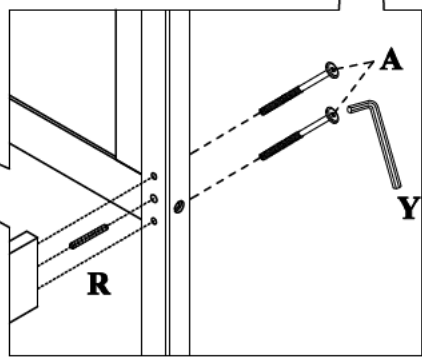

STEP: 2

A		F		C		E		G	
8PCS		2PCS		2PCS		6PCS		6PCS	
					H	R			
					8PCS	12PCS