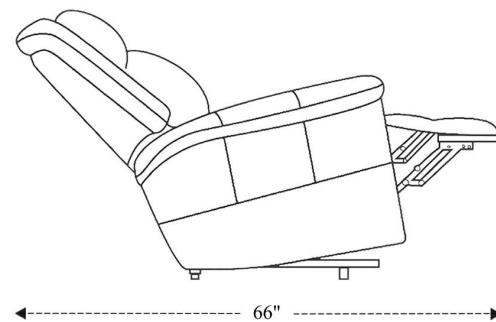

MNEX#812PHLZ

Power Zero Gravity Recliner P3

Overall Dimensions	39" x 40" x 42.5"
Overall Width	39"
Overall Depth	40"
Overall Height	42.5"
Overall Weight	152.12 lbs.
Fully Reclined	66"
Distance from Wall	16"
Back of Seat to end of Chaise	41"
Leg Height (Distance from Foot Rest to Floor in Full Recline)	21"
Head Height (Distance from Headrest to Floor in Full Recline)	29"

Seat Width	23"
Seat Depth	21.5"
Seat Height	20"
Arm Width	7.5"
Arm Depth	17"
Arm Height	26"
Back Width	24.5"
Back Height	26"
Headrest Extended from Back	4"