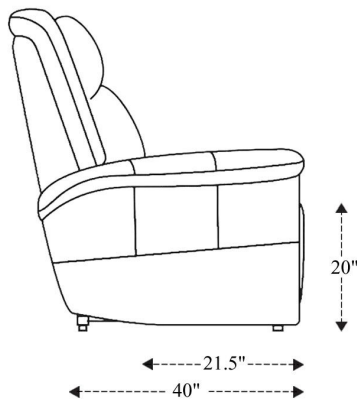

MNEX#812PHLZ

Power Zero Gravity Recliner P3

Overall Dimensions	39" x 40" x 42.5"
Overall Width	39"
Overall Depth	40"
Overall Height	42.5"
Overall Weight	152.12 lbs.
Fully Reclined	66"
Distance from Wall	16"
Back of Seat to end of Chaise	41"
Leg Height (Distance from Foot Rest to Floor in Full Recline)	21"
Head Height (Distance from Headrest to Floor in Full Recline)	29"

Seat Width	23"
Seat Depth	21.5"
Seat Height	20"
Arm Width	7.5"
Arm Depth	17"
Arm Height	26"
Back Width	24.5"
Back Height	26"
Headrest Extended from Back	4"