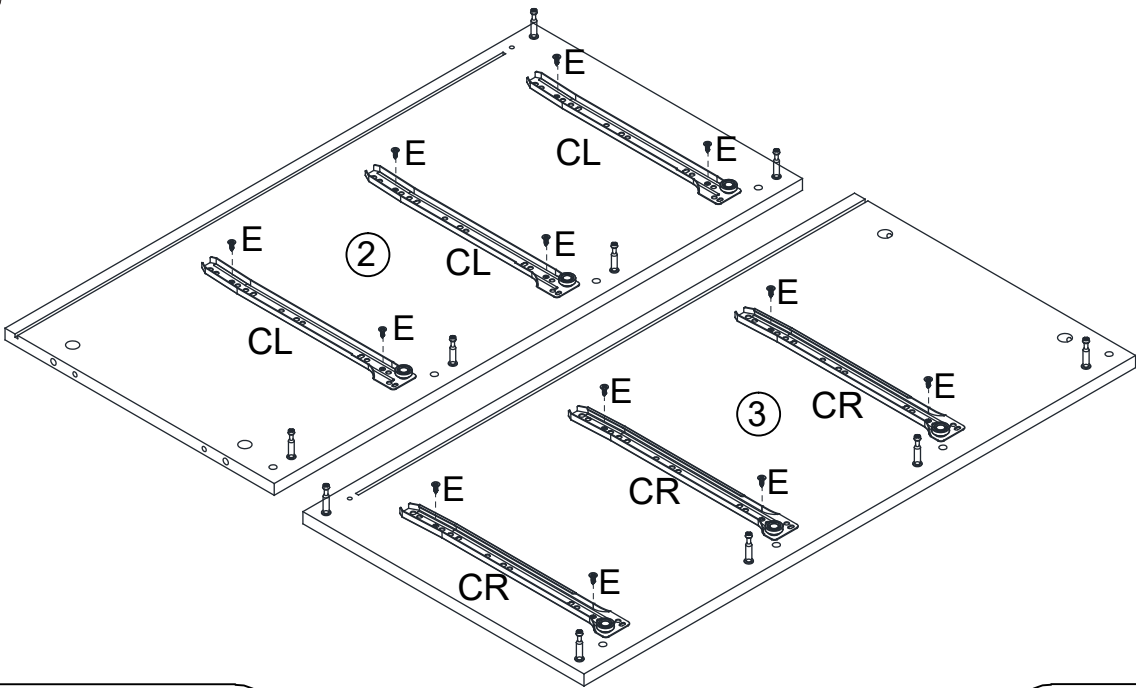

								
Cam bolt		Cam Lock		Wood dowel		4x30mm screw		
A	74+2pcs	B	74+2pcs	C	26+2pcs	D	36+2pcs	
		 		 				
3.5x12mm screw		4x14mm screw		4x40mm screw		4x16mm screw		
E	72+2pcs	F				2pcs	G	8+2pcs
 								
3x16mm screw		300mm		300mm		300mm		
H	4pcs	I	1pc	DR	9pcs	DL	9pcs	
								
300mm		300mm						
CR	9pcs	CL	9pcs					

SPARE BAG

THE SPARE BAG INCLUDED EXTRA HARDWARE FOR DAMAGED OR MISSING SMALL HARDWARE WHILE YOU ARE ASSEMBLING

3

B  x8

4

B  x2

5

6

7

- B  x5
- C  x5

8

- B  x5
- C  x5

9

10

11

- A  x12
- F  x2
- I  x1

12

- B  x12
- C  x10

13

14

x3

15

x6

17