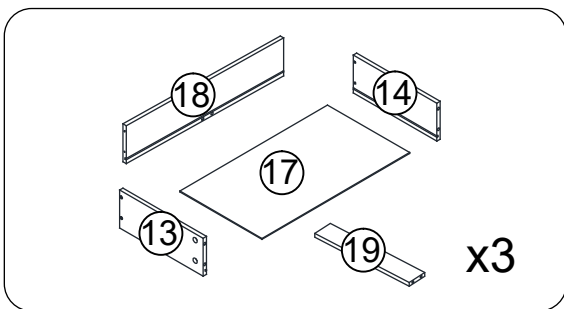

Installation instruction

Parts and Operation Elements

			
① 1pc	② 1pc	③ 1pc	④ 1pc
			
⑤ 1pc	⑥ 1pc	⑦ 3pcs	⑧ 1pc
			
⑨ 1pc	⑩ 3pcs	⑪ 3pcs	⑫ 3pcs
			
⑬ 9pcs	⑭ 9pcs	⑮ 6pcs	⑯ 6pcs
			
⑰ 3pcs	⑱ 3pcs	⑲ 3pcs	

Hardware

								
Cam bolt		Cam Lock		Wood dowel		4x30mm screw		
A	74+2pcs	B	74+2pcs	C	26+2pcs	D	36+2pcs	
		 		 				
3.5x12mm screw		4x14mm screw		4x40mm screw		4x16mm screw		
E	72+2pcs	F				2pcs	G	8+2pcs
 								
3x16mm screw		300mm		300mm		300mm		
H	4pcs	I	1pc	DR	9pcs	DL	9pcs	
								
300mm		300mm						
CR	9pcs	CL	9pcs					

12

- B  x12
- C  x10

13

14

x3

15

x6

17

- B  x39
- C  x3

x3

18

- E  x36
- DL  x9
- DR  x9

x3

19

20

21