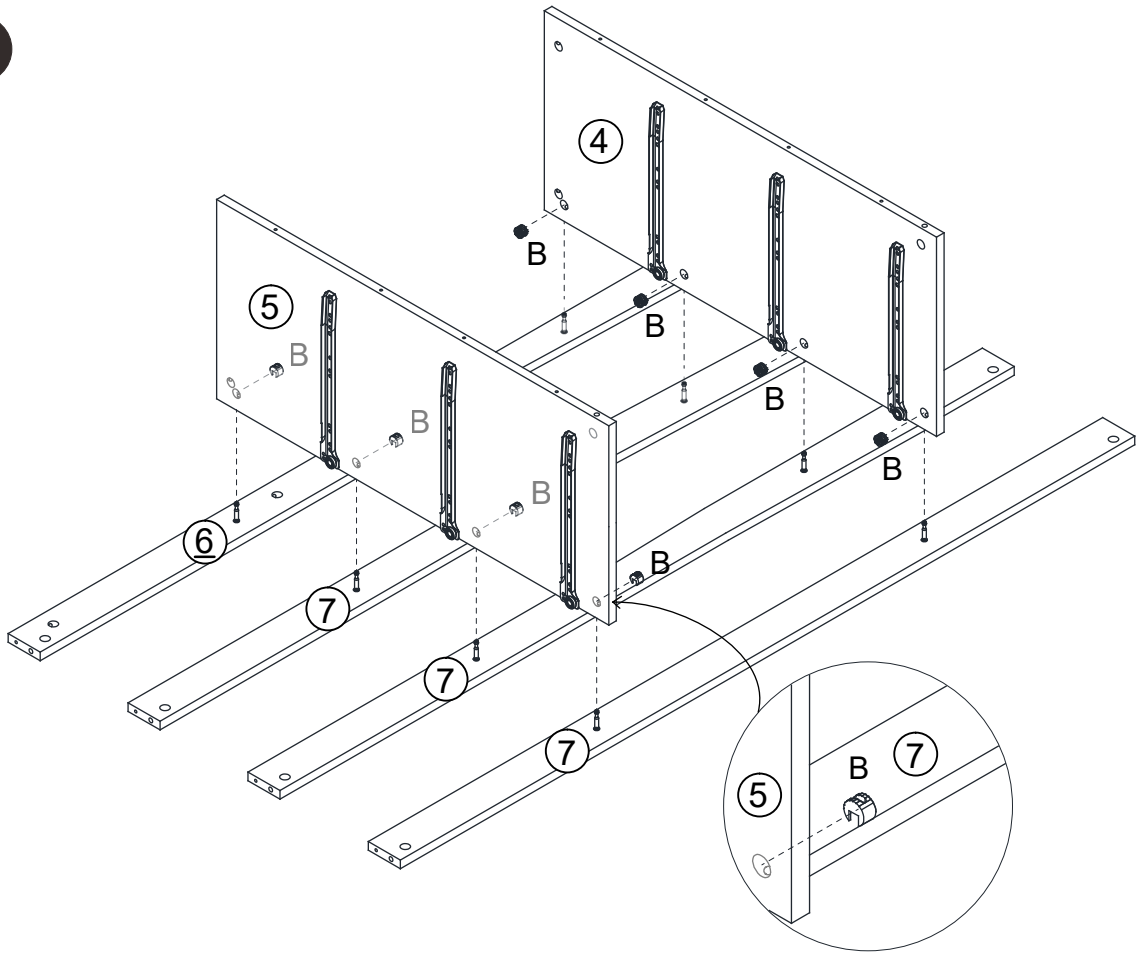

Installation instruction

Parts and Operation Elements

			
① 1pc	② 1pc	③ 1pc	④ 1pc
			
⑤ 1pc	⑥ 1pc	⑦ 3pcs	⑧ 1pc
			
⑨ 1pc	⑩ 3pcs	⑪ 3pcs	⑫ 3pcs
			
⑬ 9pcs	⑭ 9pcs	⑮ 6pcs	⑯ 6pcs
			
⑰ 3pcs	⑱ 3pcs	⑲ 3pcs	

Hardware

								
Cam bolt		Cam Lock		Wood dowel		4x30mm screw		
A	74+2pcs	B	74+2pcs	C	26+2pcs	D	36+2pcs	
		 		 				
3.5x12mm screw		4x14mm screw		4x40mm screw		4x16mm screw		
E	72+2pcs	F				2pcs	G	8+2pcs
 								
3x16mm screw		300mm		300mm		300mm		
H	4pcs	I	1pc	DR	9pcs	DL	9pcs	
								
300mm		300mm						
CR	9pcs	CL	9pcs					

SPARE BAG

THE SPARE BAG INCLUDED EXTRA HARDWARE FOR DAMAGED OR MISSING SMALL HARDWARE WHILE YOU ARE ASSEMBLING

3

B  x8

4

B  x2

5

6