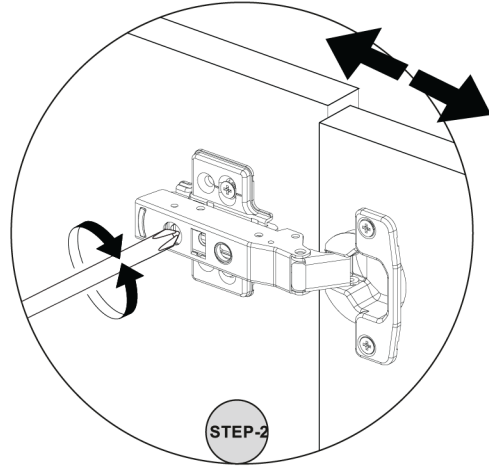

NTVS7119LOWH

Niche Entertainment TV Stand with Storage
Cabinets up to 65" inch TV

Missing Parts? Assembly Questions? Call us at 1-866-816-3822 or email help@regencyof.com for immediate assistance.