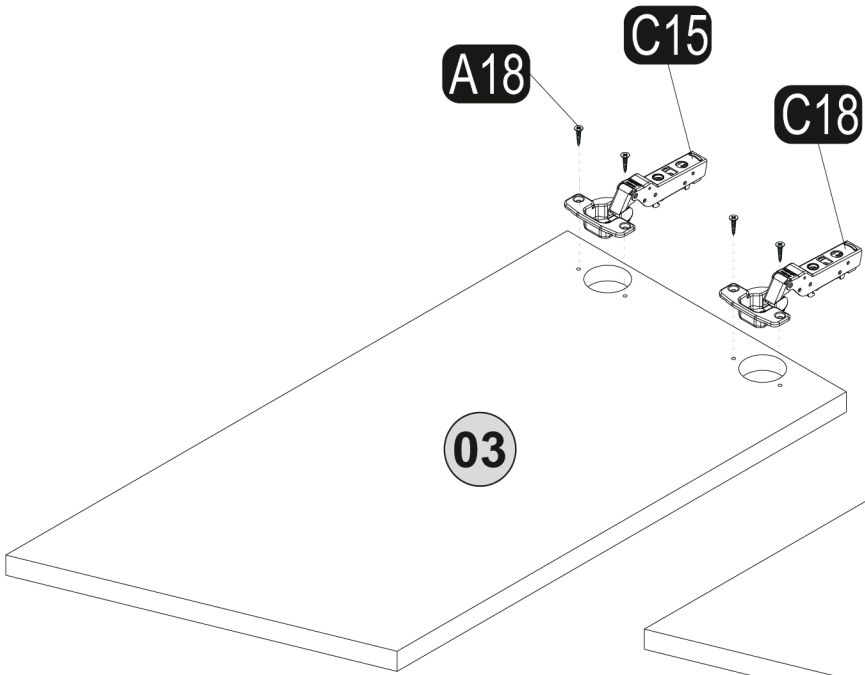

**NTVS7119LOWH**

Niche Entertainment TV Stand with Storage  
Cabinets up to 65" inch TV

**Missing Parts? Assembly Questions?** Call us at 1-866-816-3822 or email [help@regencyof.com](mailto:help@regencyof.com) for immediate assistance.