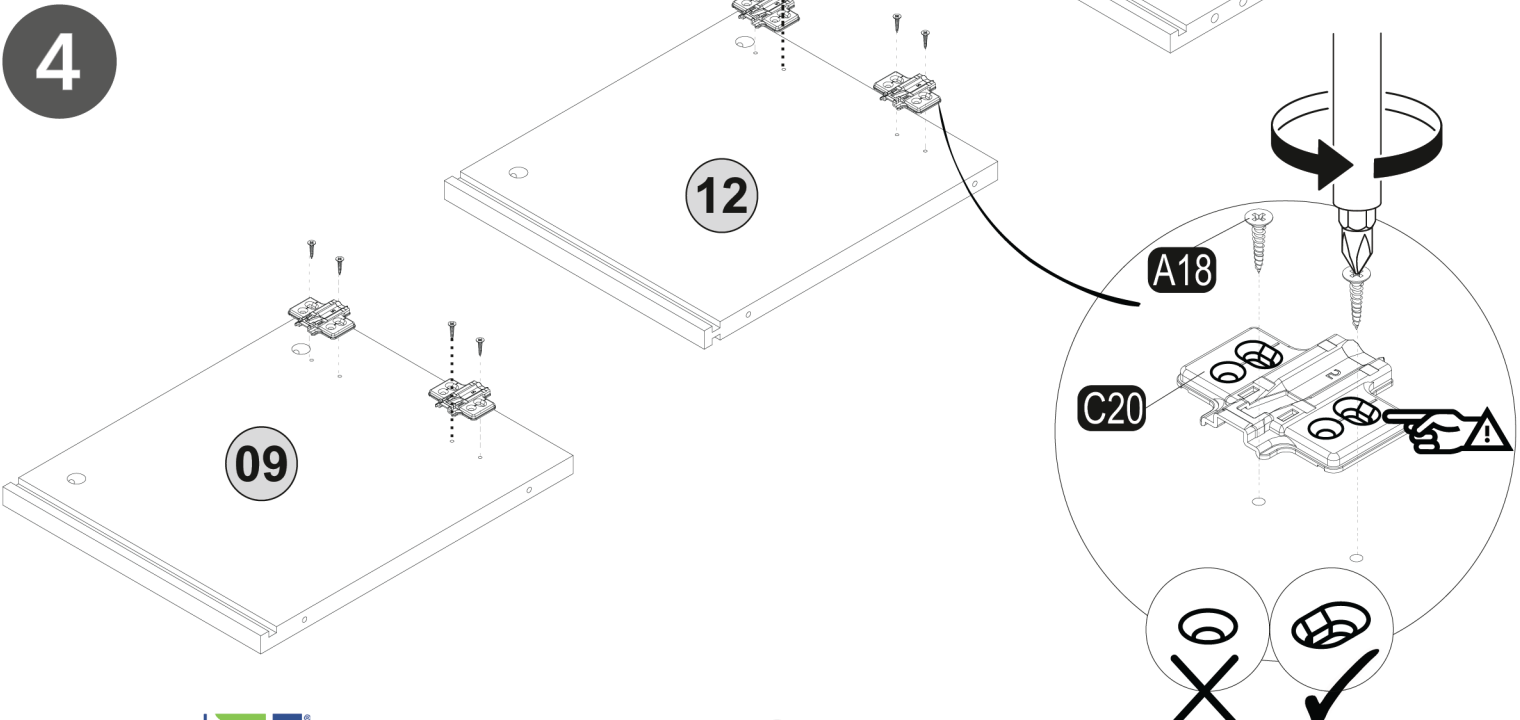

Missing Parts? Assembly Questions? Call us at 1-866-816-3822 or email help@regencyof.com for immediate assistance.