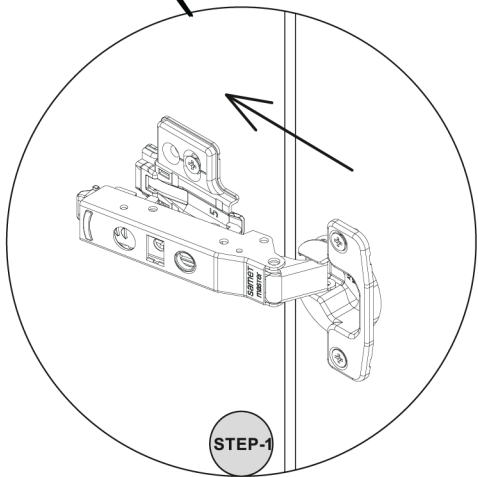

NTVS7119LOWH

Niche Entertainment TV Stand with Storage
Cabinets up to 65" inch TV

Missing Parts? Assembly Questions? Call us at 1-866-816-3822 or email help@regencyof.com for immediate assistance.