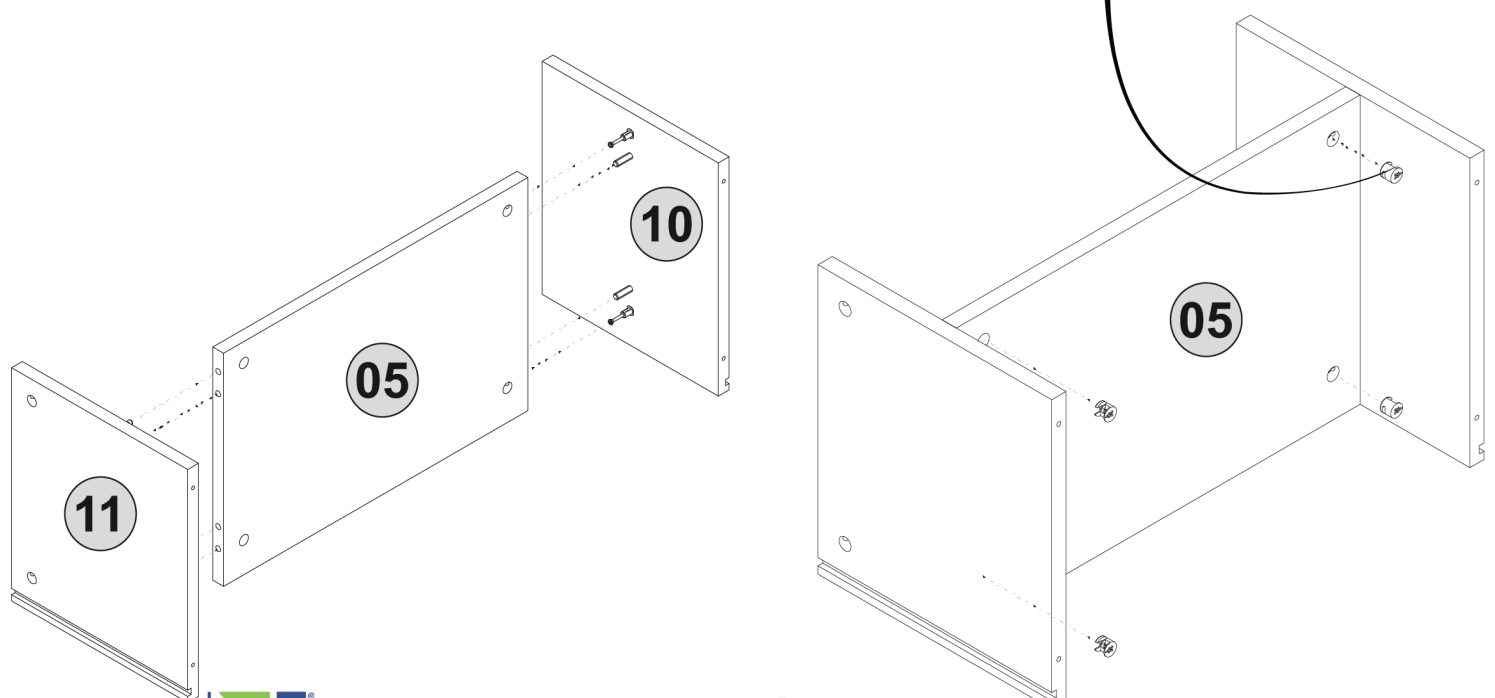

Missing Parts? Assembly Questions? Call us at 1-866-816-3822 or email help@regencyof.com for immediate assistance.