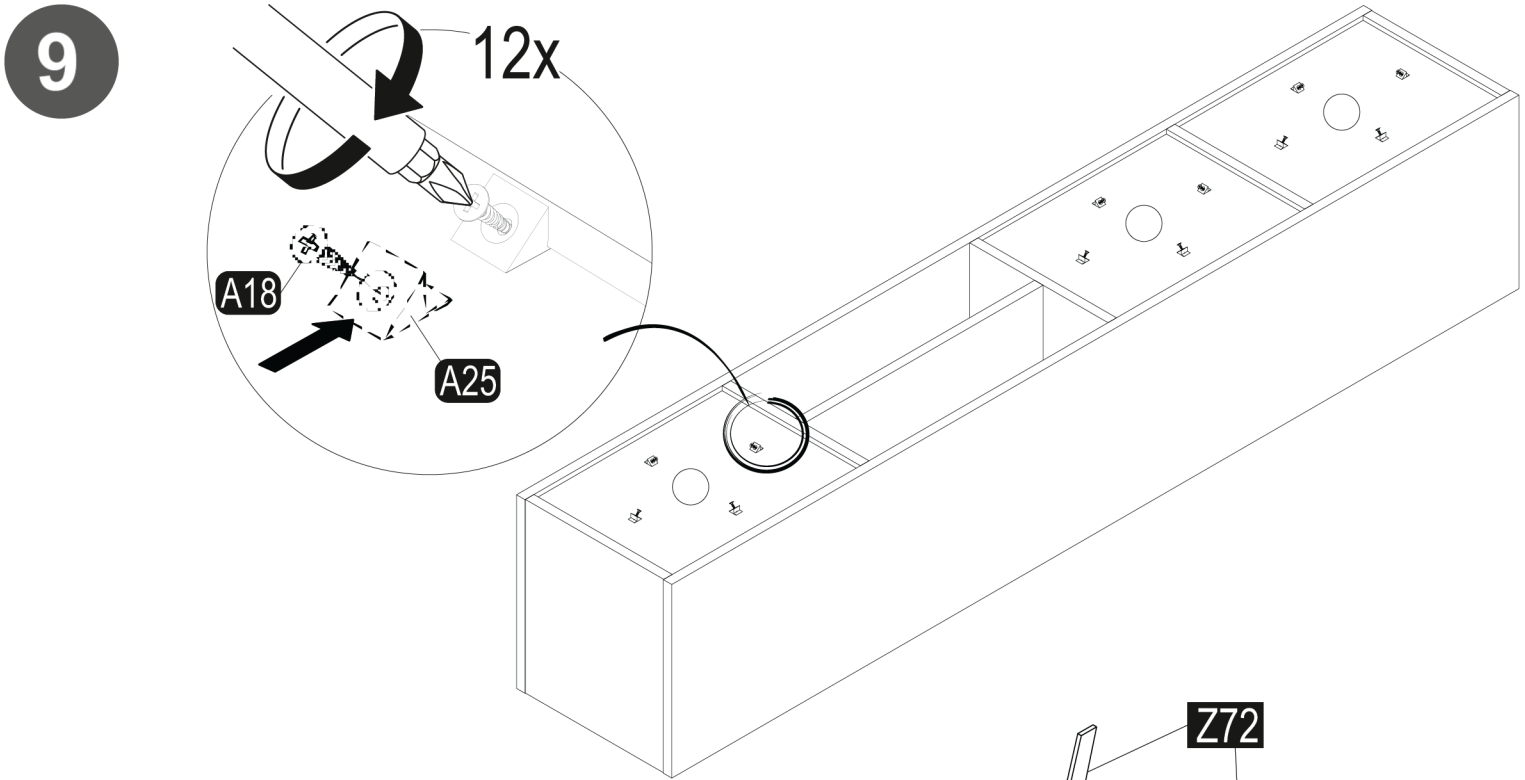

**NTVS7119LOWH**

Niche Entertainment TV Stand with Storage  
Cabinets up to 65" inch TV

**Missing Parts? Assembly Questions?** Call us at 1-866-816-3822 or email [help@regencyof.com](mailto:help@regencyof.com) for immediate assistance.