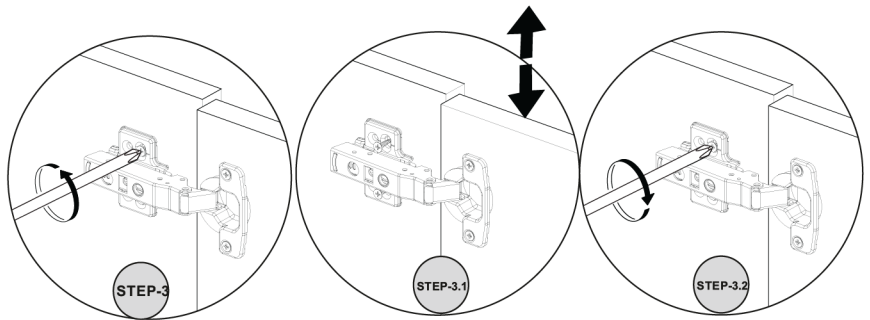

NTVS7119LOWH

Niche Entertainment TV Stand with Storage
Cabinets up to 65" inch TV

Missing Parts? Assembly Questions? Call us at 1-866-816-3822 or email help@regencyof.com for immediate assistance.