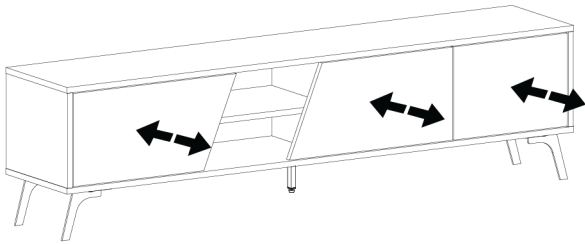

NTVS7119LOWH

Niche Entertainment TV Stand with Storage
Cabinets up to 65" inch TV

Missing Parts? Assembly Questions? Call us at 1-866-816-3822 or email help@regencyof.com for immediate assistance.