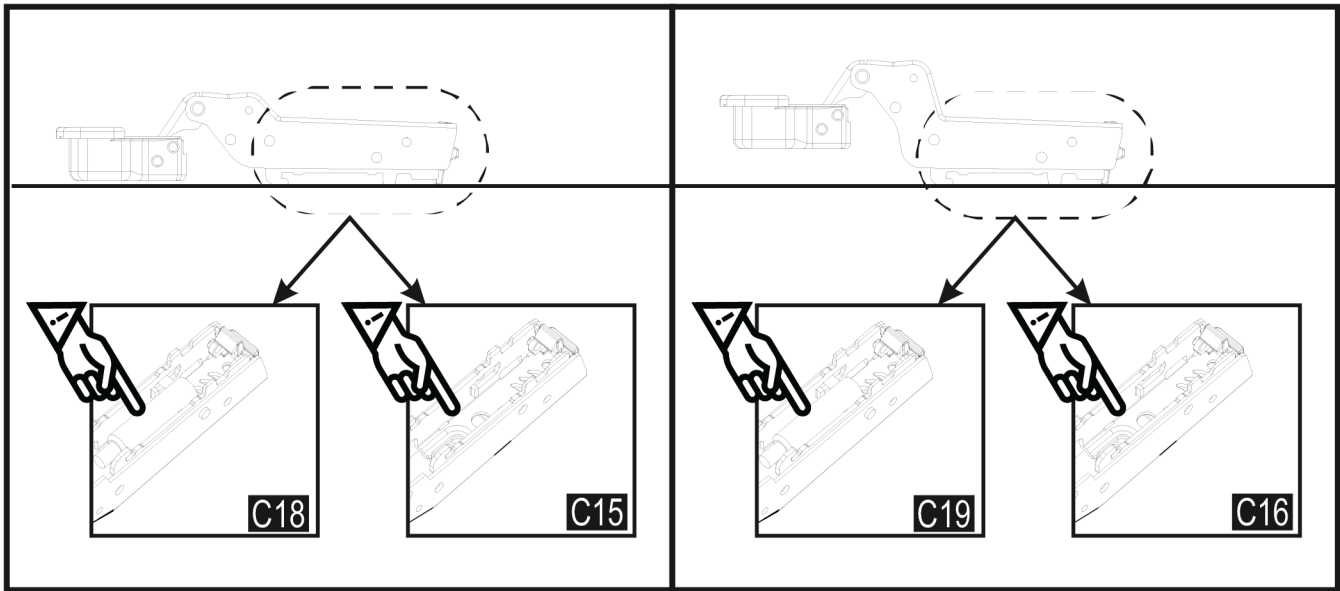

**NTVS7119LOWH**

Niche Entertainment TV Stand with Storage  
Cabinets up to 65" inch TV

**Missing Parts? Assembly Questions?** Call us at 1-866-816-3822 or email [help@regencyof.com](mailto:help@regencyof.com) for immediate assistance.