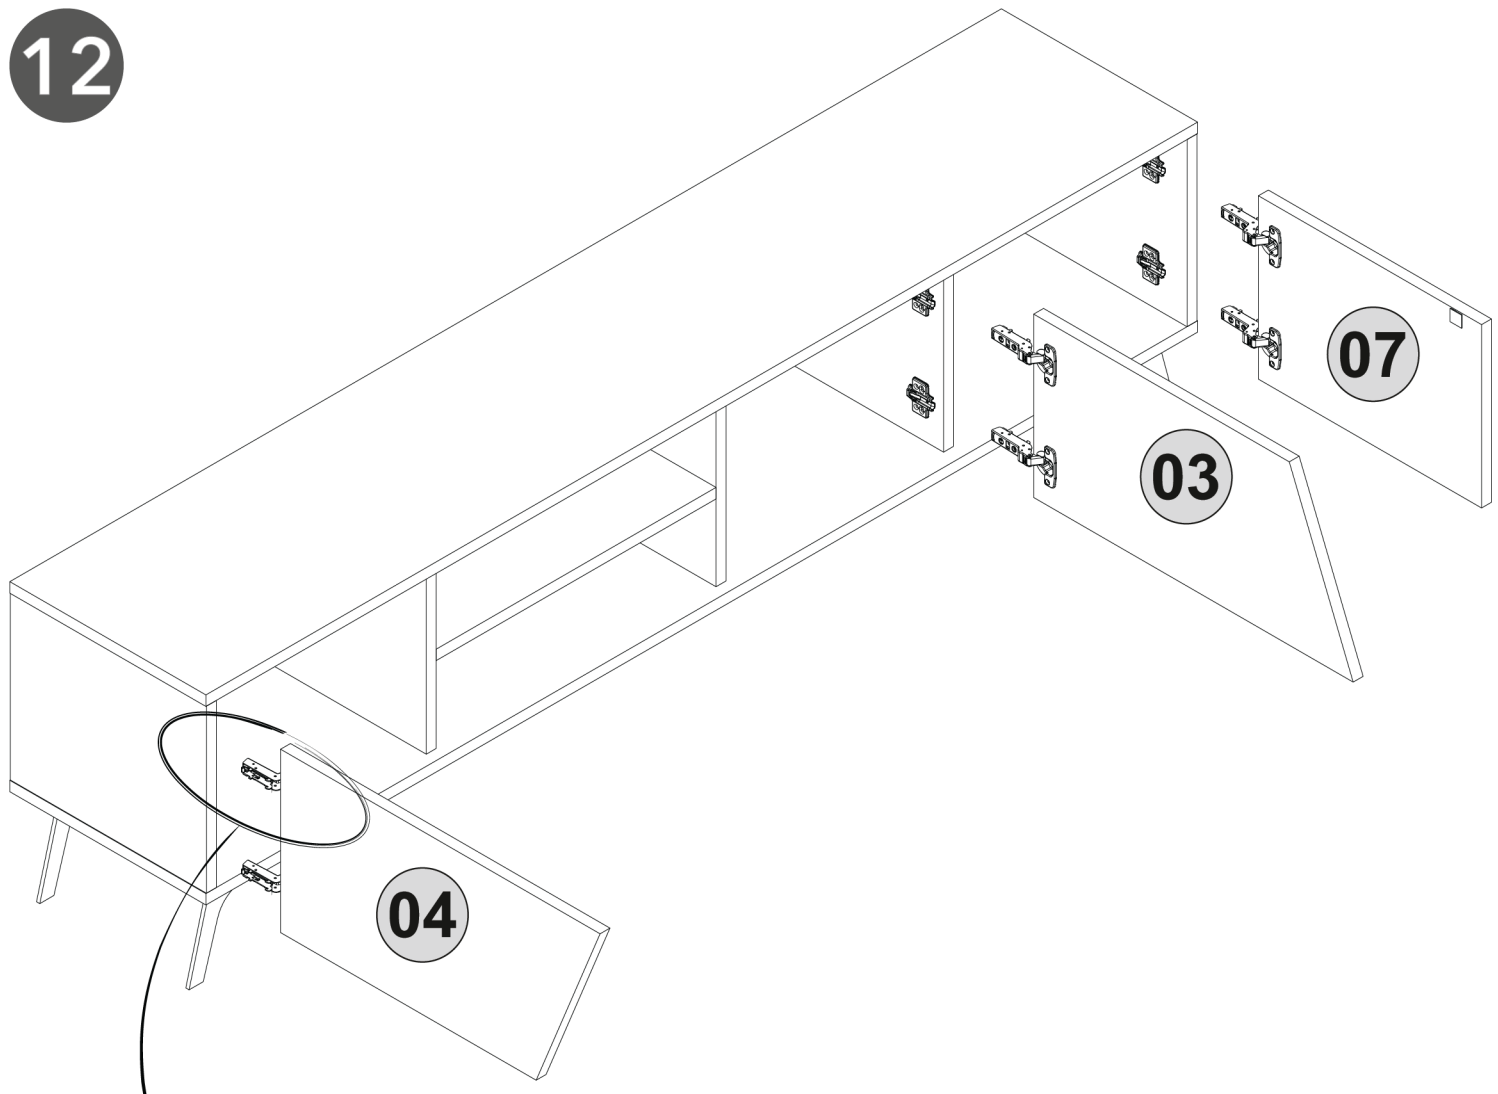

NTVS7119LOWH

Niche Entertainment TV Stand with Storage
Cabinets up to 65" inch TV

Missing Parts? Assembly Questions? Call us at 1-866-816-3822 or email help@regencyof.com for immediate assistance.