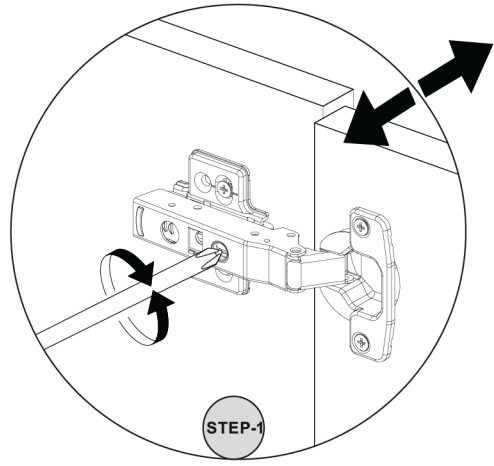

NTVS7119LOWH

Niche Entertainment TV Stand with Storage
Cabinets up to 65" inch TV

Missing Parts? Assembly Questions? Call us at 1-866-816-3822 or email help@regencyof.com for immediate assistance.