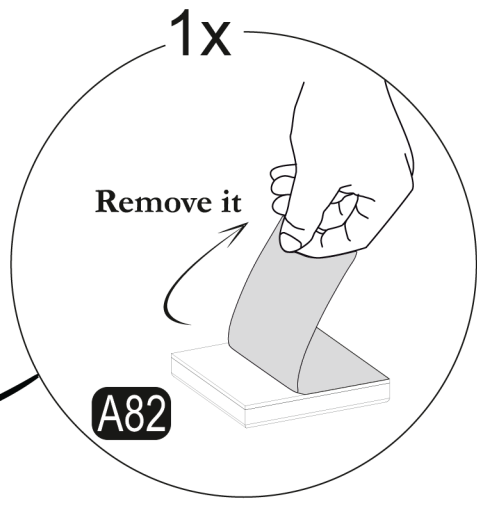

**NTVS7119LOWH**

Niche Entertainment TV Stand with Storage  
Cabinets up to 65" inch TV

**Missing Parts? Assembly Questions?** Call us at 1-866-816-3822 or email [help@regencyof.com](mailto:help@regencyof.com) for immediate assistance.