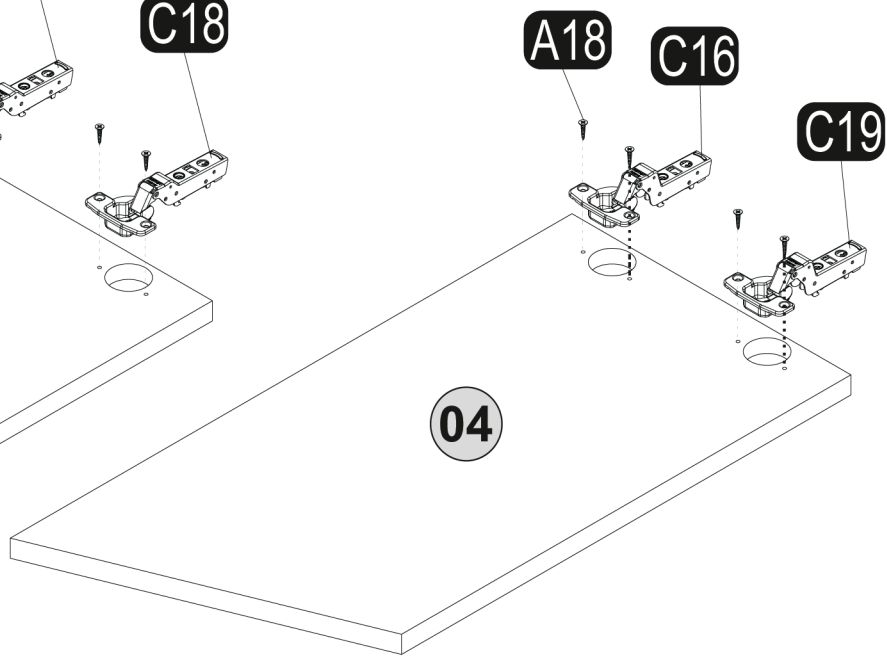

**NTVS7119LOWH**

Niche Entertainment TV Stand with Storage  
Cabinets up to 65" inch TV

**Missing Parts? Assembly Questions?** Call us at 1-866-816-3822 or email [help@regencyof.com](mailto:help@regencyof.com) for immediate assistance.