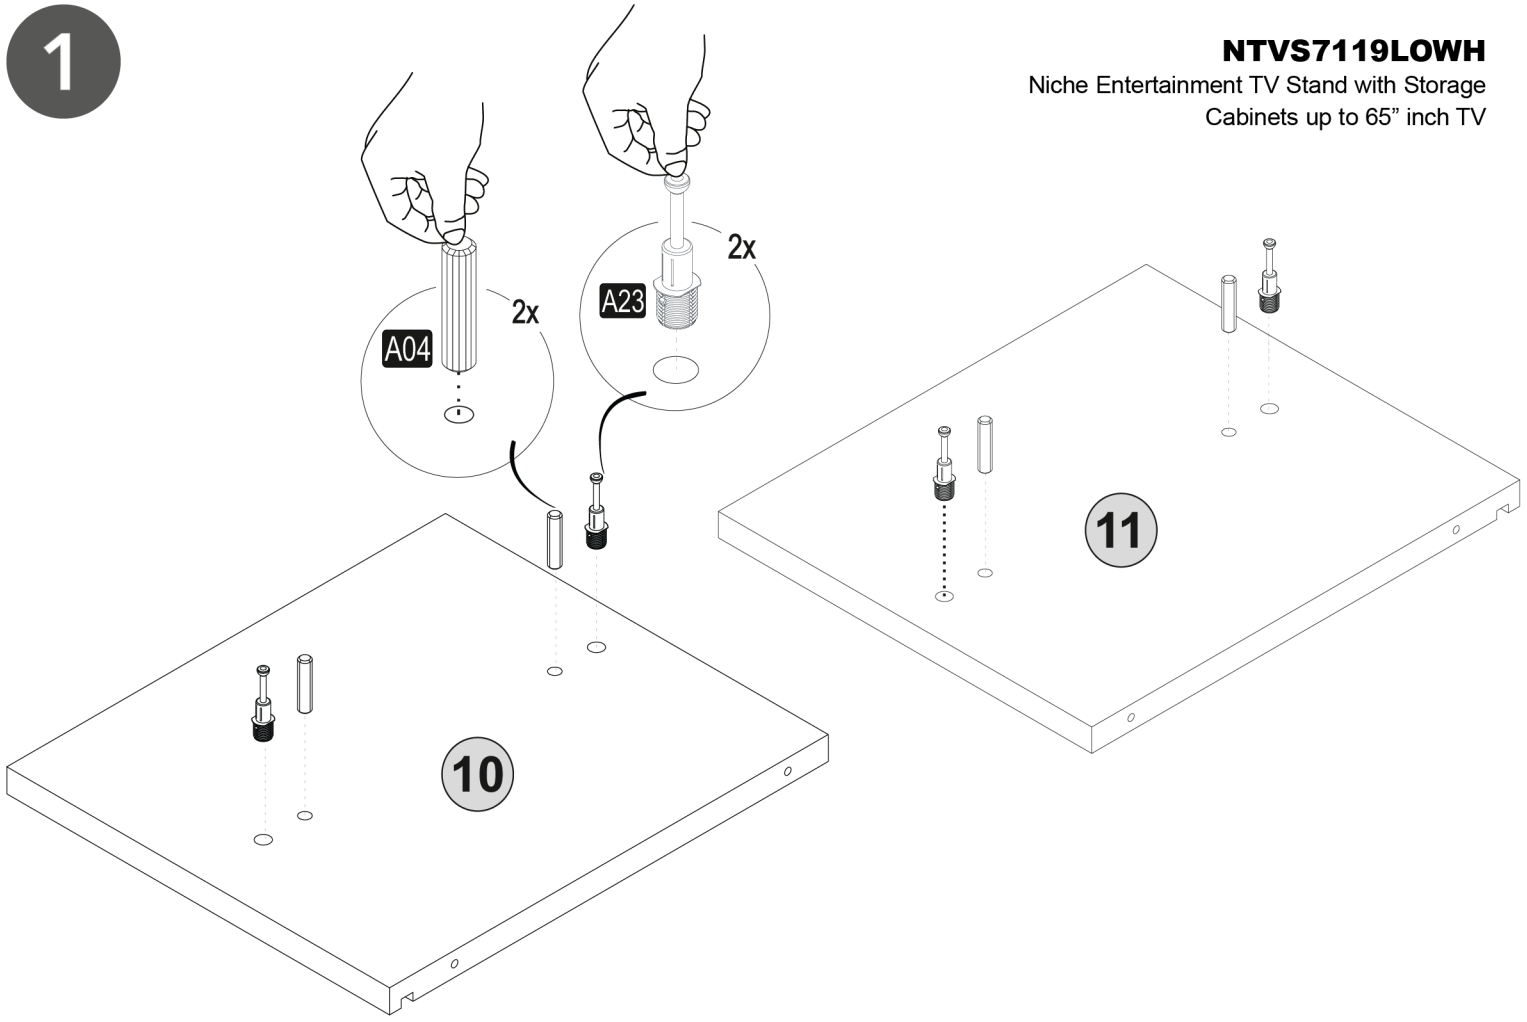

1

NTVS7119LOWH

Niche Entertainment TV Stand with Storage
Cabinets up to 65" inch TV

2