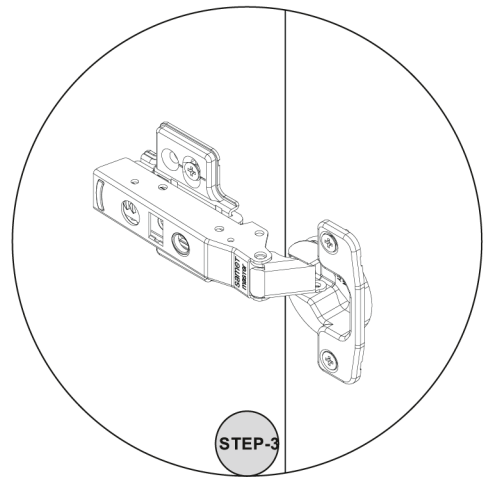

NTVS7119LOWH

Niche Entertainment TV Stand with Storage
Cabinets up to 65" inch TV

Missing Parts? Assembly Questions? Call us at 1-866-816-3822 or email help@regencyof.com for immediate assistance.