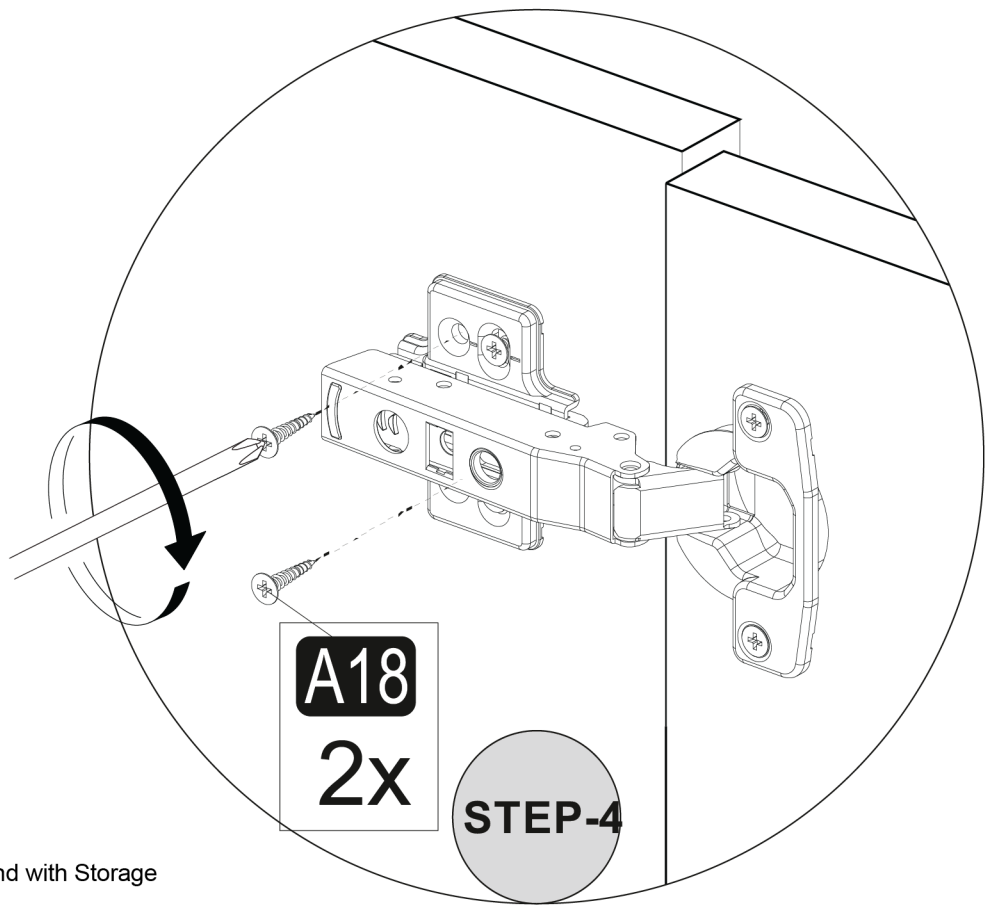

NTVS7119LOWH

Niche Entertainment TV Stand with Storage
Cabinets up to 65" inch TV

Missing Parts? Assembly Questions? Call us at 1-866-816-3822 or email help@regencyof.com for immediate assistance.