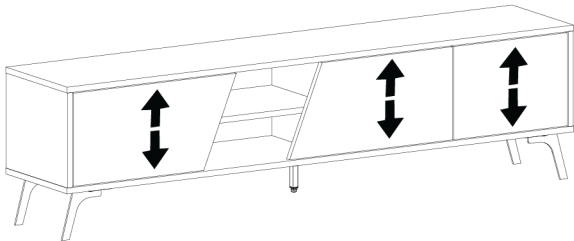

NTVS7119LOWH

Niche Entertainment TV Stand with Storage
Cabinets up to 65" inch TV

Missing Parts? Assembly Questions? Call us at 1-866-816-3822 or email help@regencyof.com for immediate assistance.