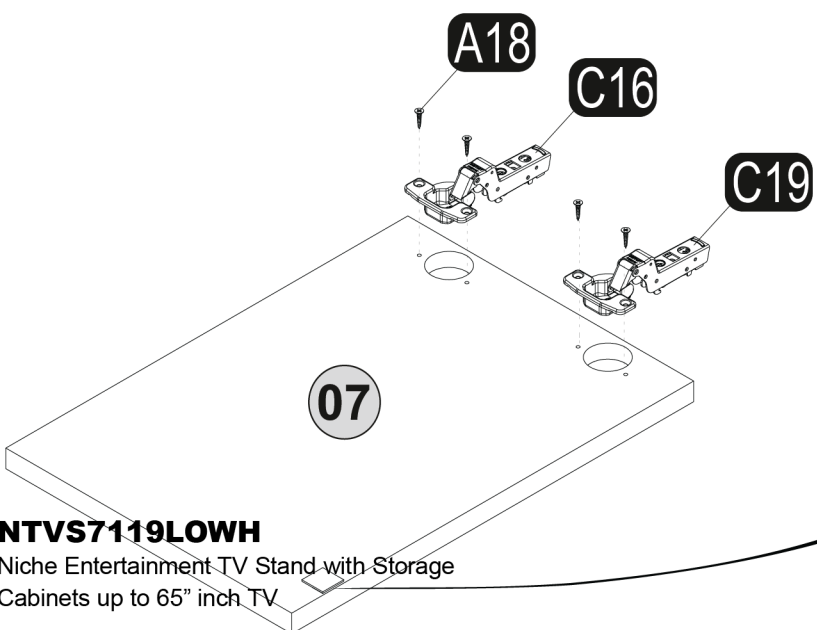

**NTVS7119LOWH**

Niche Entertainment TV Stand with Storage  
Cabinets up to 65" inch TV

**Missing Parts? Assembly Questions?** Call us at 1-866-816-3822 or email [help@regencyof.com](mailto:help@regencyof.com) for immediate assistance.