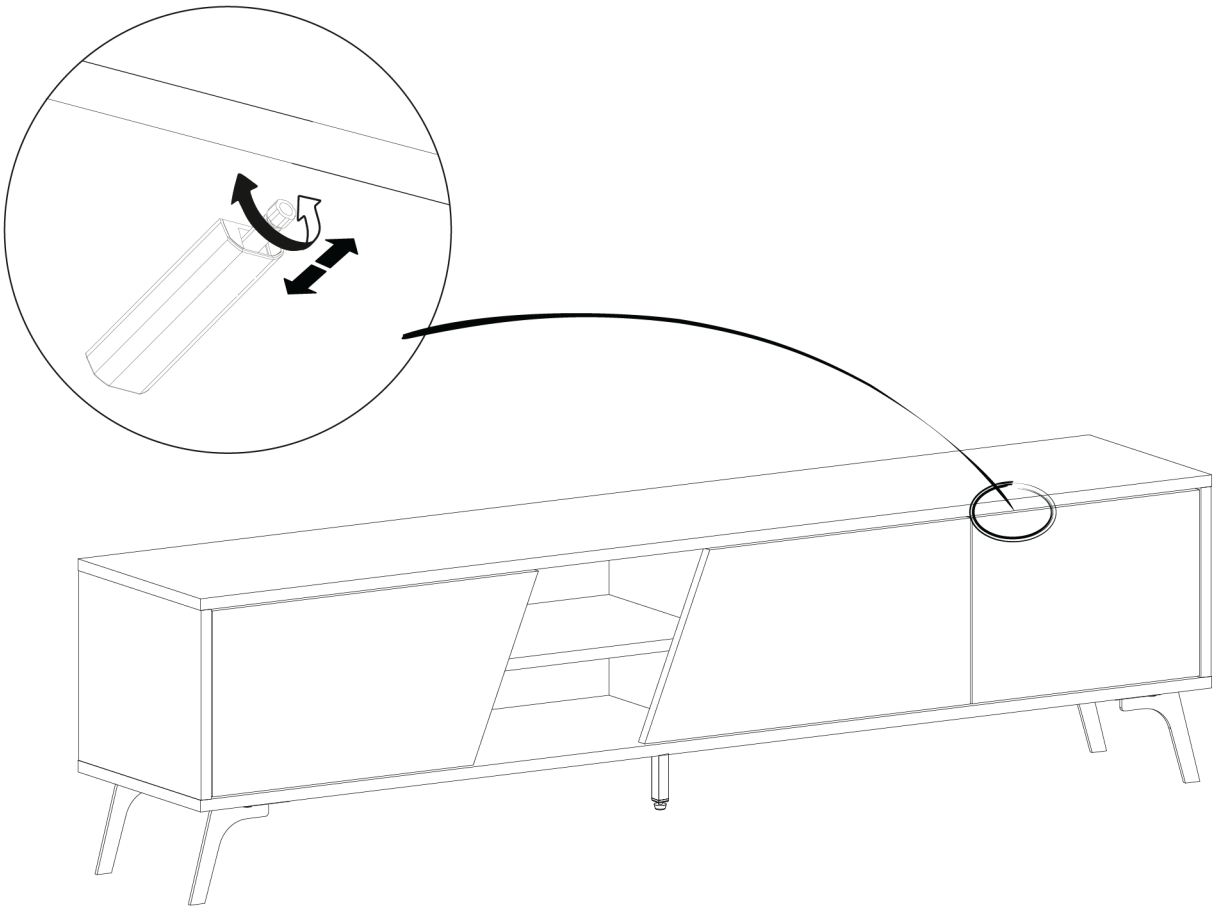

NTVS7119LOWH

Niche Entertainment TV Stand with Storage
Cabinets up to 65" inch TV

Missing Parts? Assembly Questions? Call us at 1-866-816-3822 or email help@regencyof.com for immediate assistance.