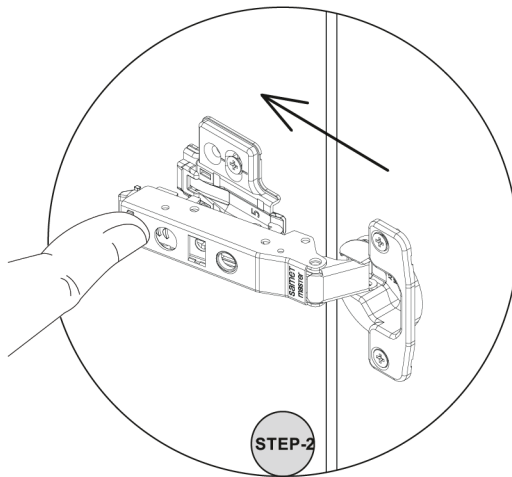

NTVS7119LOWH

Niche Entertainment TV Stand with Storage
Cabinets up to 65" inch TV

Missing Parts? Assembly Questions? Call us at 1-866-816-3822 or email help@regencyof.com for immediate assistance.