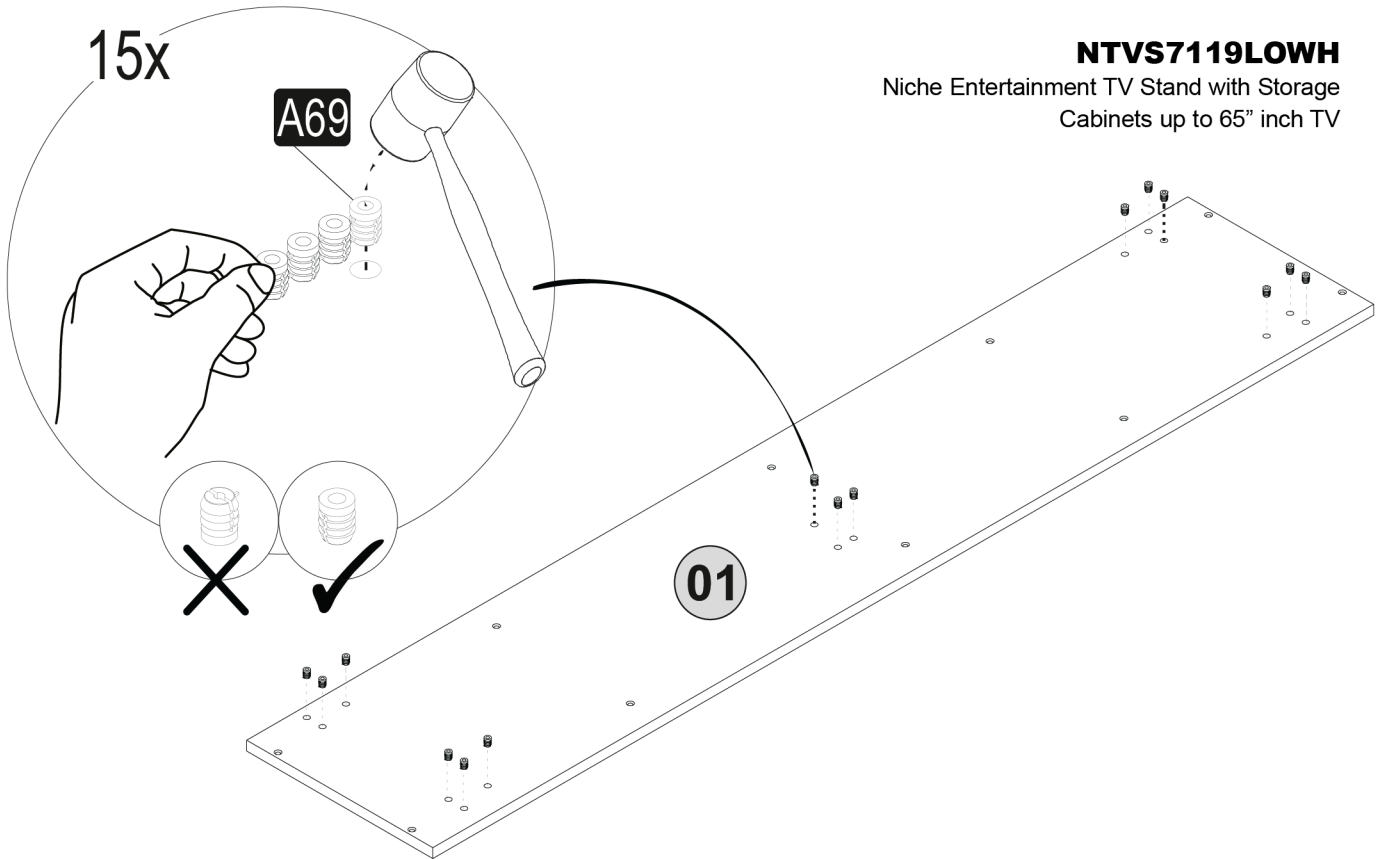

7

8

Missing Parts? Assembly Questions? Call us at 1-866-816-3822 or email help@regencyof.com for immediate assistance.