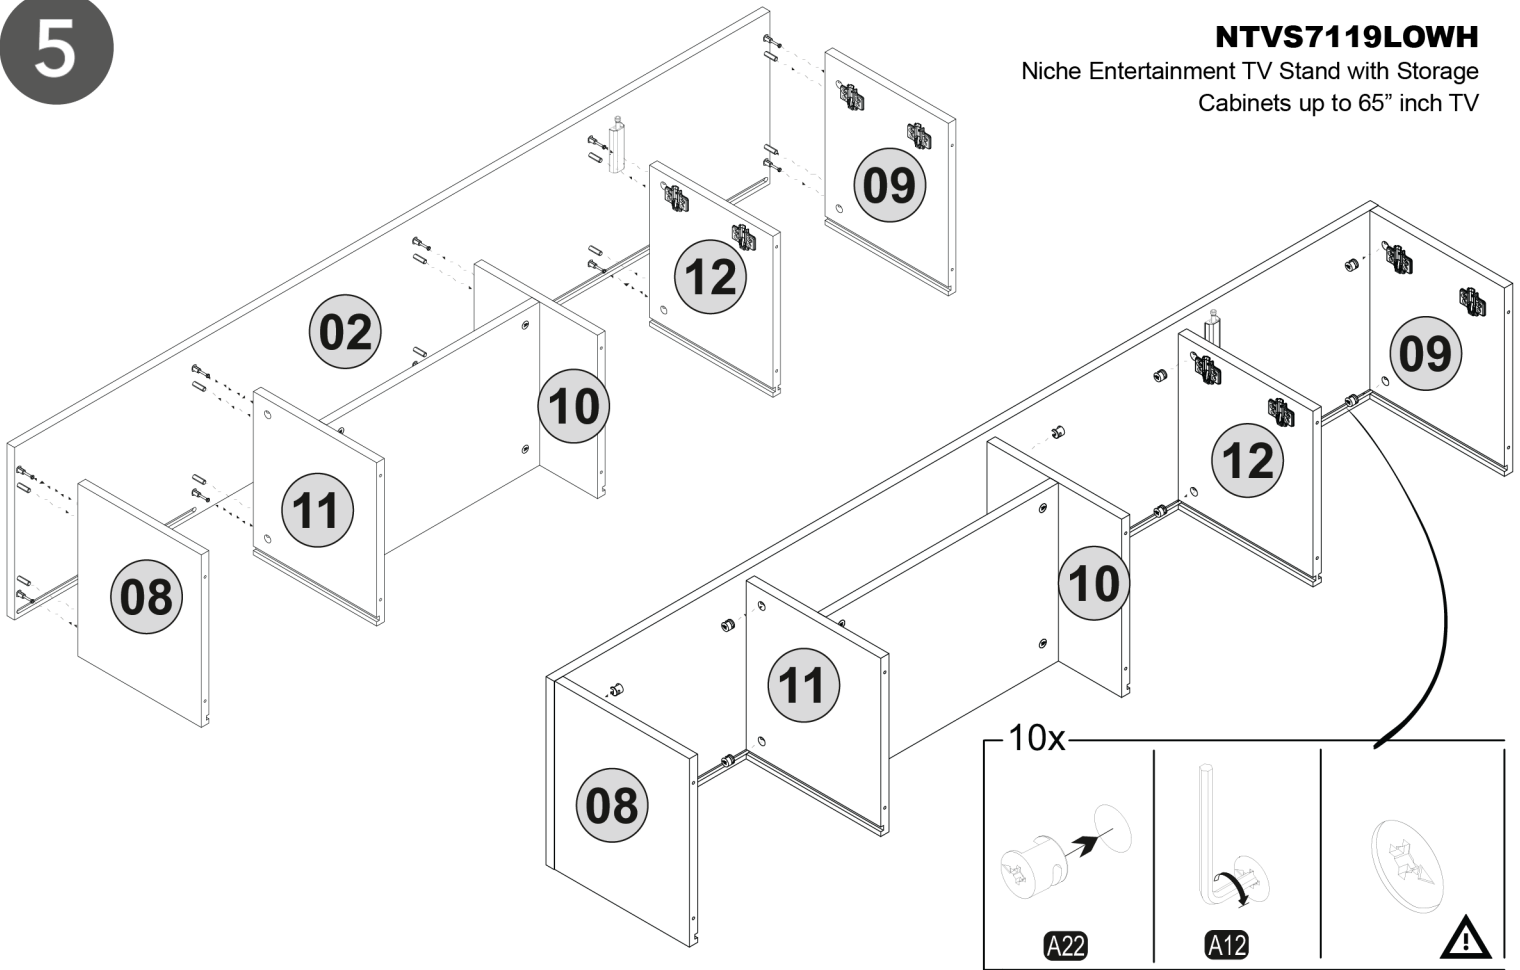

4

**Missing Parts? Assembly Questions?** Call us at 1-866-816-3822 or email [help@regencyof.com](mailto:help@regencyof.com) for immediate assistance.

5

**NTVS7119LOWH**

Niche Entertainment TV Stand with Storage  
Cabinets up to 65" inch TV