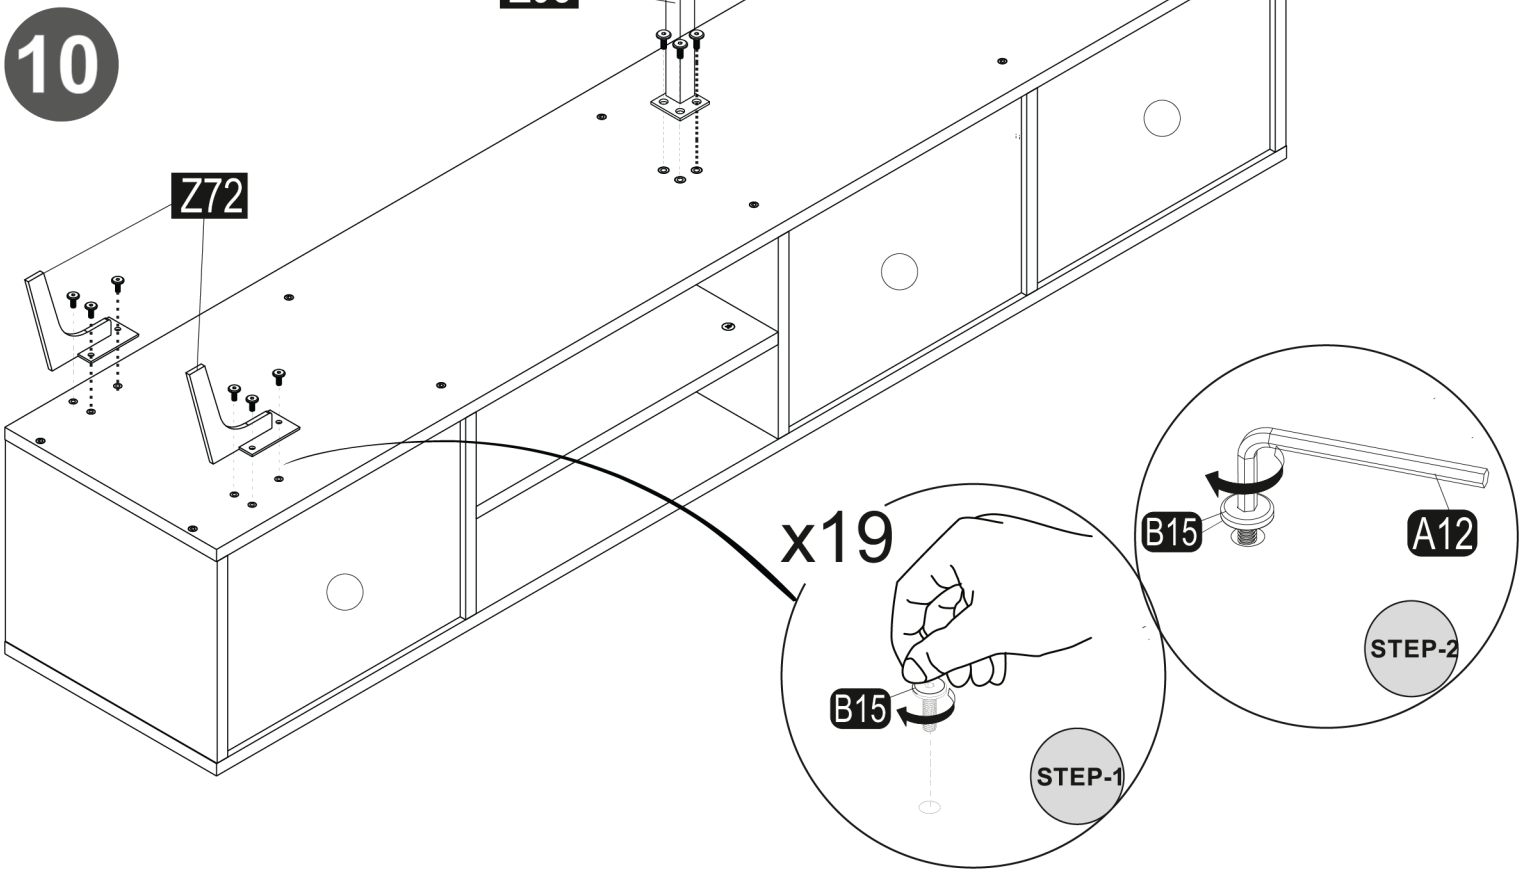

**NTVS7119LOWH**

Niche Entertainment TV Stand with Storage  
Cabinets up to 65" inch TV

**Missing Parts? Assembly Questions?** Call us at 1-866-816-3822 or email [help@regencyof.com](mailto:help@regencyof.com) for immediate assistance.