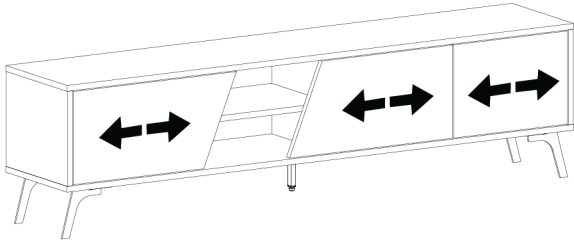

NTVS7119LOWH

Niche Entertainment TV Stand with Storage
Cabinets up to 65" inch TV

Missing Parts? Assembly Questions? Call us at 1-866-816-3822 or email help@regencyof.com for immediate assistance.