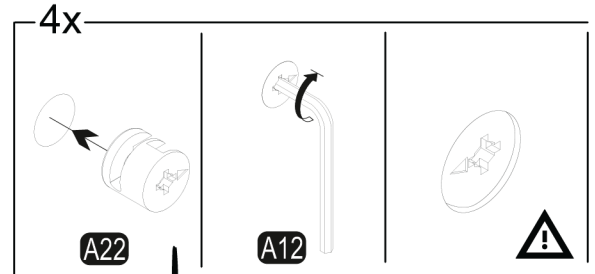

Missing Parts? Assembly Questions? Call us at 1-866-816-3822 or email help@regencyof.com for immediate assistance.