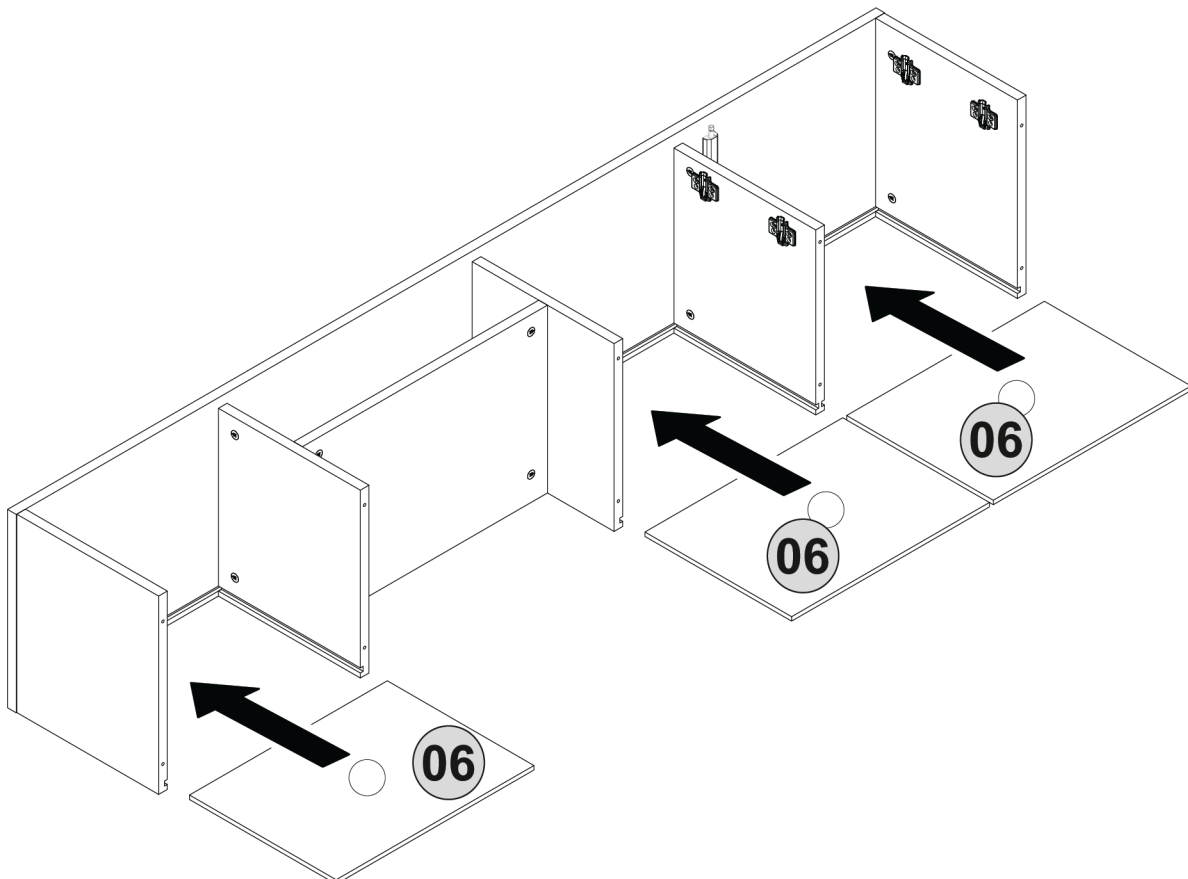

5

NTVS7119LOWH

Niche Entertainment TV Stand with Storage
Cabinets up to 65" inch TV

6

Missing Parts? Assembly Questions? Call us at 1-866-816-3822 or email help@regencyof.com for immediate assistance.