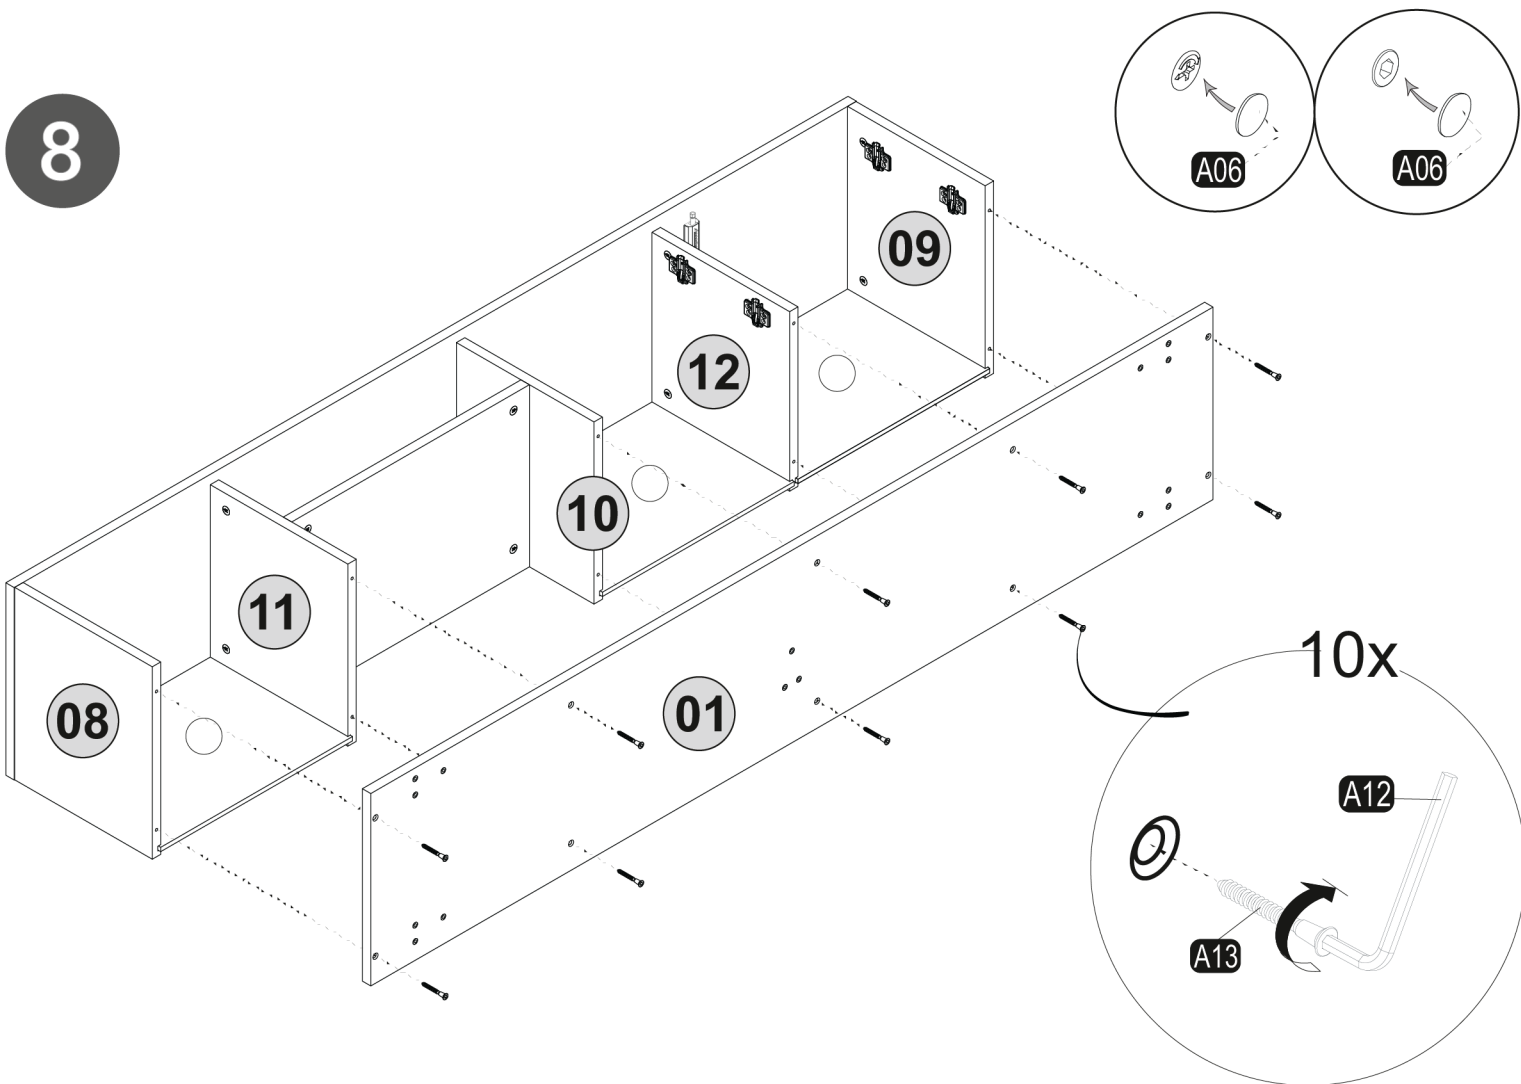

7

8

Missing Parts? Assembly Questions? Call us at 1-866-816-3822 or email help@regencyof.com for immediate assistance.