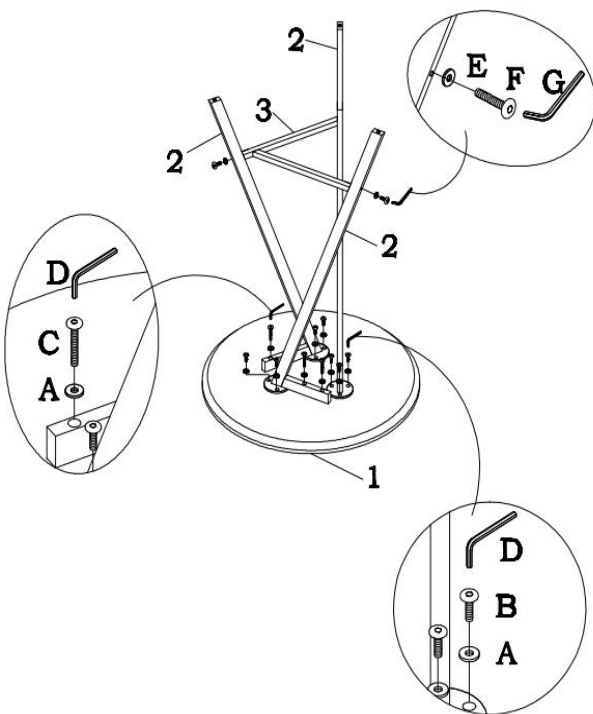

**ITEM NAME/NOM D'ITEM: ROUEN BAR TABLE/METZ BAR TABLE**

**PARTS LIST/LISTE DES PIÈCES**

(1)	(2)	(3)	(4)
			A.  $\phi$ 6mm x 15
x1	x3	x1	B.  M6x18mm x 9
			C.  M6x45mm x 6
			D.  4mm x 1
			E.  $\phi$ 8mm x 3
			F.  M8x50mm x 3
			G.  5mm x 1

**ASSEMBLY INSTRUCTIONS / INSTRUCTIONS D'ASSEMBLAGE**

I

II

**AFTER USE**

*Please*  
**CLEAN UP!**

The finish of the table-top is a 3D paper veneer; we suggest to clean up the table at once after use. The stain might not be easily cleaned if they stay at the table for too long.