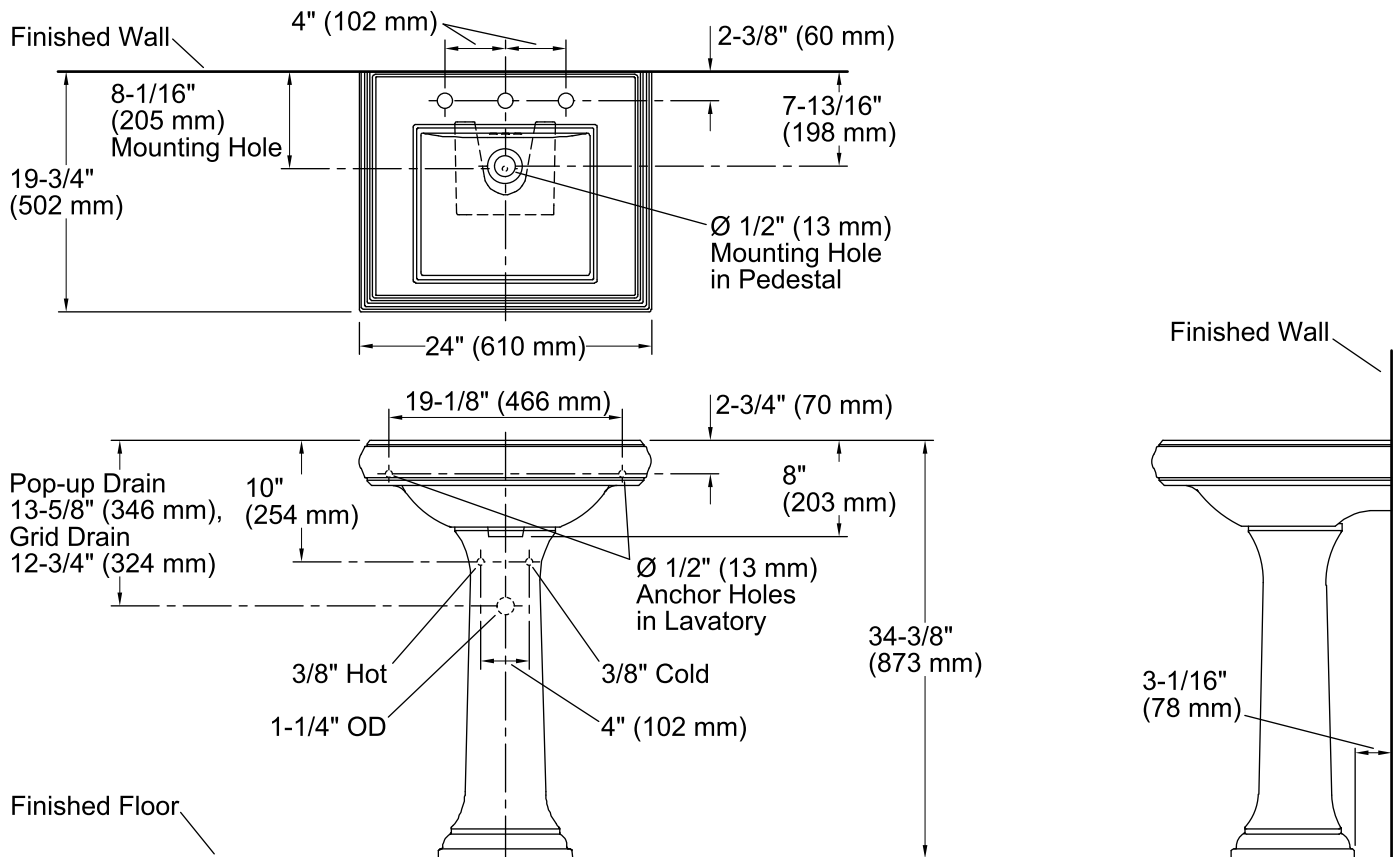

Technical Information

All product dimensions are nominal.

Bowl configuration:	Single
Installation:	Pedestal
Bowl area (Only)	Length: 15" (381 mm) Width: 13" (330 mm) Water depth: 5-1/4" (133 mm)
Number of deck holes:	3
Faucet hole(s):	1-3/8" (35 mm)
Drain hole:	1-3/4" (44 mm)

Notes

Install this product according to the installation guide.