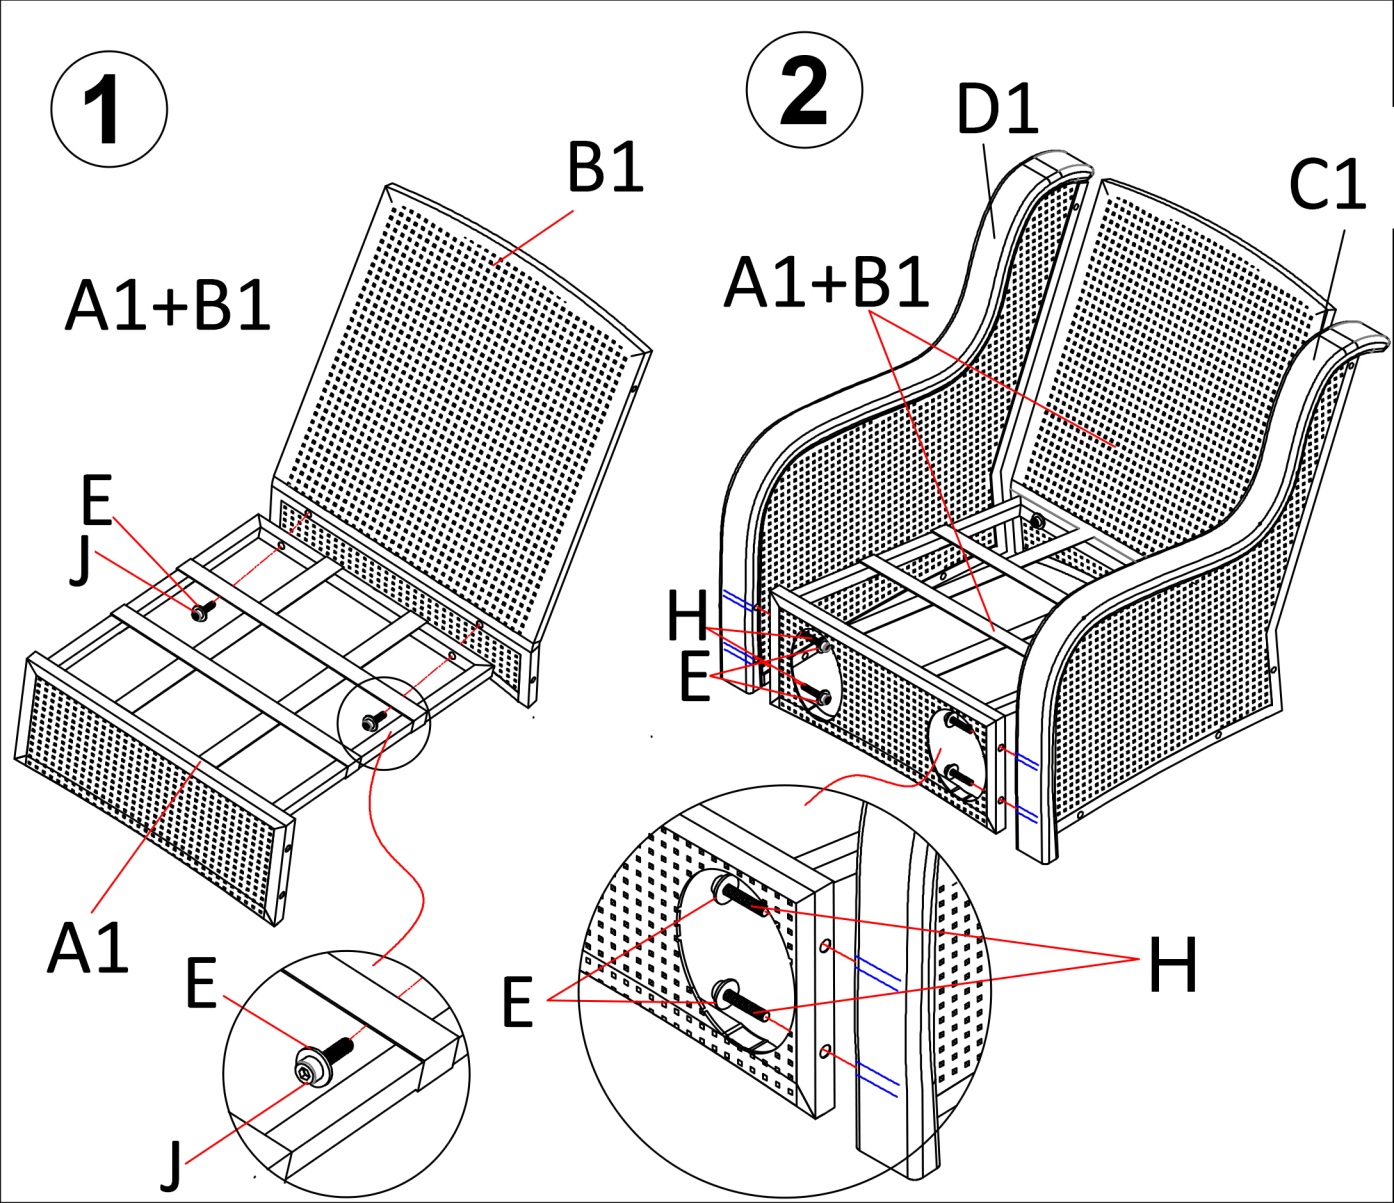

INSTRUCTIONS

IMPORTANT: order to make the whole product adjust to the best ,please install all the screws on the product before fully tighten,and note to put the washer to the screw before putting the screw into the screw hole.

<p>A1</p>  <p>2PC Chair Plate</p>	<p>B1</p>  <p>2PC Backrest</p>	<p>C1</p>  <p>2PC Left Leg</p>	<p>D1</p>  <p>2PC Right Leg</p>	<p>O</p>  <p>2PC Swivel Base</p>	<p>P</p>  <p>2PC Swivel Frame</p>	<p>E</p>  <p>52PC Washer</p>	<p>H</p>  <p>16PC M6*35mm</p>	<p>I</p>  <p>8PC M6*40mm</p>
<p>J</p>  <p>4PC M6*45mm</p>	<p>K</p>  <p>8PC M6*50mm</p>	<p>N</p>  <p>16PC Nuts</p>	<p>L</p>  <p>8PC Plastic Washer</p>	<p>M</p>  <p>1PC Allen key</p>	<p>S</p>  <p>1PC Wrench</p>	<p>Y</p>  <p>2PC Seat Cushion</p>	<p>Z</p>  <p>2PC Back Cushion</p>	

3

Assemble down side screw first then assemble upside will be more easier.

4**5****6**

INSTRUCTIONS

IMPORTANT: In order to make the whole product adjust to the best, please install all the screws on the product before fully tighten, and note to put the washer to the screw before putting the screw into the screw hole.

Please follow the instructions below to ensure that the furniture is stable and firm.

A3	B3	C	D	E	H	I	M	Z	Y
1PC Chair Plate	1PC Backrest	1PC Left Leg	1PC Right Leg	12PCS Metal Washer	M6*35mm 4PCS	M6*40mm 8PCS	1PC Allen key	3PCS Seat Cushion	3PCS Back Cushion