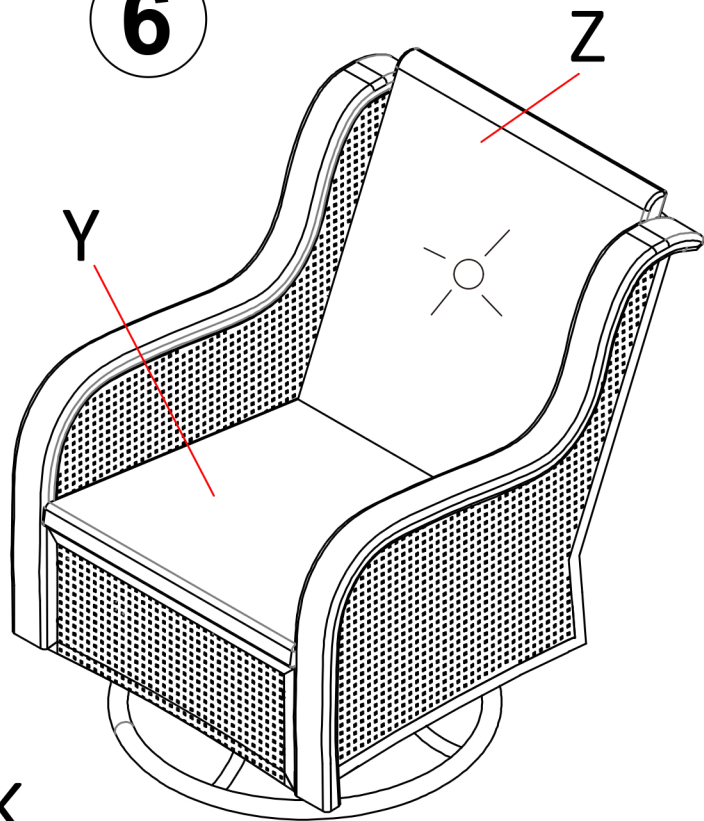

3

Assemble down side screw first then assemble upside will be more easier.

4

5

6