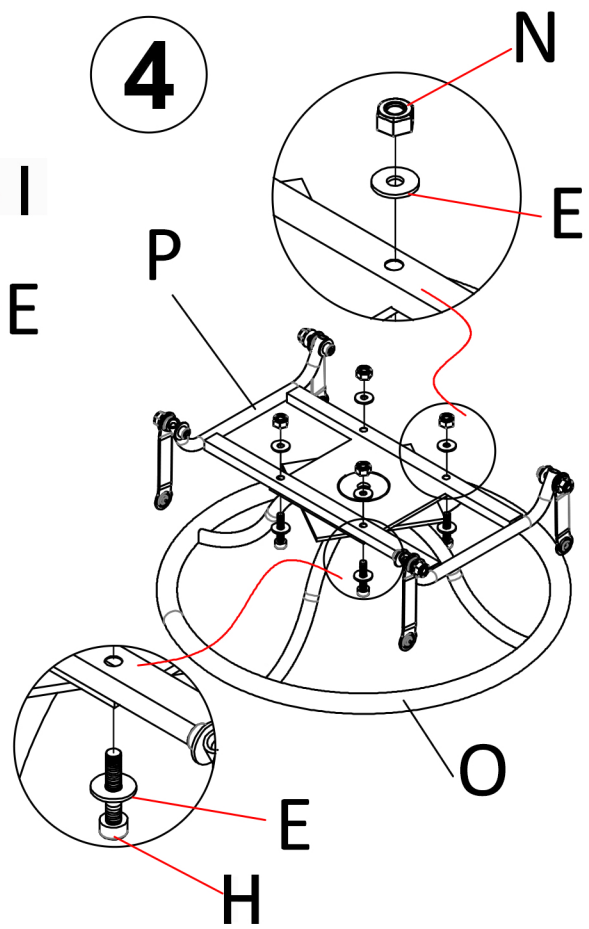

INSTRUCTIONS

IMPORTANT: order to make the whole product adjust to the best ,please install all the screws on the product before fully tighten,and note to put the washer to the screw before putting the screw into the screw hole.

<p>A1</p>  <p>2PC Chair Plate</p>	<p>B1</p>  <p>2PC Backrest</p>	<p>C1</p>  <p>2PC Left Leg</p>	<p>D1</p>  <p>2PC Right Leg</p>	<p>O</p>  <p>2PC Swivel Base</p>	<p>P</p>  <p>2PC Swivel Frame</p>	<p>E</p>  <p>52PC Washer</p>	<p>H</p>  <p>16PC M6*35mm</p>	<p>I</p>  <p>8PC M6*40mm</p>
<p>J</p>  <p>4PC M6*45mm</p>	<p>K</p>  <p>8PC M6*50mm</p>	<p>N</p>  <p>16PC Nuts</p>	<p>L</p>  <p>8PC Plastic Washer</p>	<p>M</p>  <p>1PC Allen key</p>	<p>S</p>  <p>1PC Wrench</p>	<p>Y</p>  <p>2PC Seat Cushion</p>	<p>Z</p>  <p>2PC Back Cushion</p>	

3

Assemble down side screw first then assemble upside will be more easier.

4**5****6**

INSTRUCTIONS

IMPORTANT: In order to make the whole product adjust to the best, please install all the screws on the product before fully tighten, and note to put the washer to the screw before putting the screw into the screw hole.

Please follow the instructions below to ensure that the furniture is stable and firm.

A4	B4	C4	D4	F	G	E	M
1PC	1PC	1PC	4PCS	M6x15 8PCS	M6x30 4PCS	12PCS	1PC
Table Top	Glass	Storage Board	Table Leg	M6*15mm	M6*30mm	Washer	Allen Key