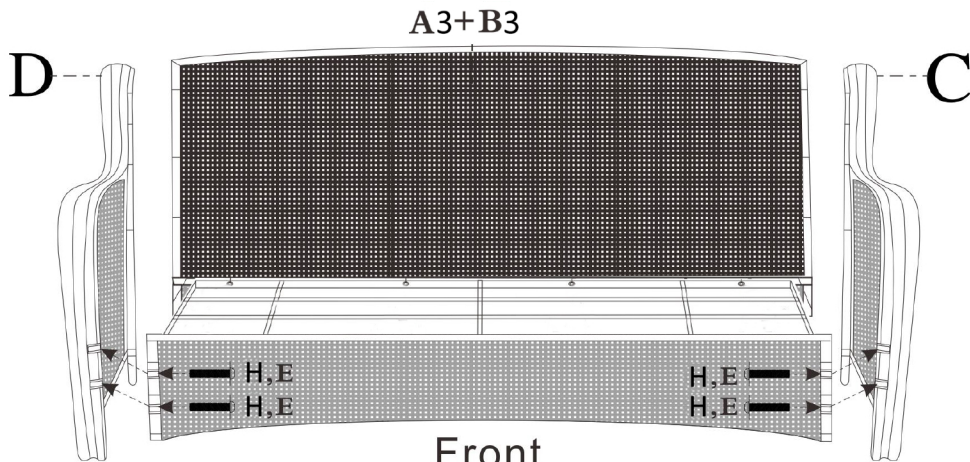

INSTRUCTIONS

IMPORTANT: In order to make the whole product adjust to the best, please install all the screws on the product before fully tighten, and note to put the washer to the screw before putting the screw into the screw hole.

Please follow the instructions below to ensure that the furniture is stable and firm.

A3	B3	C	D	E	H	I	M	Z	Y
1PC Chair Plate	1PC Backrest	1PC Left Leg	1PC Right Leg	12PCS Metal Washer	M6*35mm 4PCS	M6*40mm 8PCS	1PC Allen key	3PCS Seat Cushion	3PCS Back Cushion

①

②

③