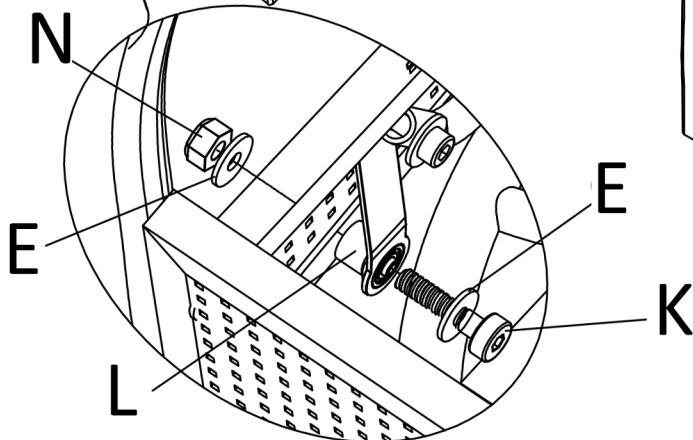

INSTRUCTIONS

IMPORTANT: order to make the whole product adjust to the best ,please install all the screws on the product before fully tighten,and note to put the washer to the screw before putting the screw into the screw hole.

<p>A1</p>  <p>2PC Chair Plate</p>	<p>B1</p>  <p>2PC Backrest</p>	<p>C1</p>  <p>2PC Left Leg</p>	<p>D1</p>  <p>2PC Right Leg</p>	<p>O</p>  <p>2PC Swivel Base</p>	<p>P</p>  <p>2PC Swivel Frame</p>	<p>E</p>  <p>52PC Washer</p>	<p>H</p>  <p>16PC M6*35mm</p>	<p>I</p>  <p>8PC M6*40mm</p>
<p>J</p>  <p>4PC M6*45mm</p>	<p>K</p>  <p>8PC M6*50mm</p>	<p>N</p>  <p>16PC Nuts</p>	<p>L</p>  <p>8PC Plastic Washer</p>	<p>M</p>  <p>1PC Allen key</p>	<p>S</p>  <p>1PC Wrench</p>	<p>Y</p>  <p>2PC Seat Cushion</p>	<p>Z</p>  <p>2PC Back Cushion</p>	

3

Assemble down side screw first then assemble upside will be more easier.

4**5****6**

INSTRUCTIONS

IMPORTANT: In order to make the whole product adjust to the best, please install all the screws on the product before fully tighten, and note to put the washer to the screw before putting the screw into the screw hole.