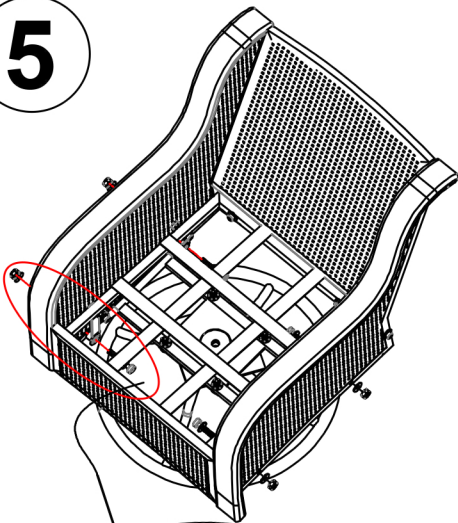

INSTRUCTIONS

IMPORTANT: order to make the whole product adjust to the best ,please install all the screws on the product before fully tighten,and note to put the washer to the screw before putting the screw into the screw hole.

<p>A1</p>  <p>2PC Chair Plate</p>	<p>B1</p>  <p>2PC Backrest</p>	<p>C1</p>  <p>2PC Left Leg</p>	<p>D1</p>  <p>2PC Right Leg</p>	<p>O</p>  <p>2PC Swivel Base</p>	<p>P</p>  <p>2PC Swivel Frame</p>	<p>E</p>  <p>52PC Washer</p>	<p>H</p>  <p>16PC M6*35mm</p>	<p>I</p>  <p>8PC M6*40mm</p>
<p>J</p>  <p>4PC M6*45mm</p>	<p>K</p>  <p>8PC M6*50mm</p>	<p>N</p>  <p>16PC Nuts</p>	<p>L</p>  <p>8PC Plastic Washer</p>	<p>M</p>  <p>1PC Allen key</p>	<p>S</p>  <p>1PC Wrench</p>	<p>Y</p>  <p>2PC Seat Cushion</p>	<p>Z</p>  <p>2PC Back Cushion</p>	

3

Assemble down side screw first then assemble upside will be more easier.

4**5****6**

INSTRUCTIONS

IMPORTANT: In order to make the whole product adjust to the best, please install all the screws on the product before fully tighten, and note to put the washer to the screw before putting the screw into the screw hole.