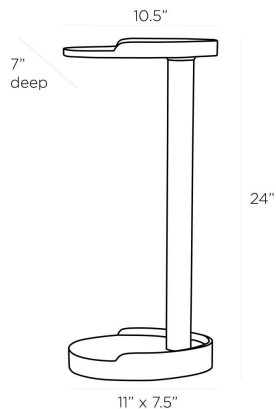

ARTERIO RS

SLADE DRINK TABLE

6965
H: 24 IN, W: 11 IN, D: 7.5 IN,
Graphite

Our Slade drink table makes a stylish resting place for a martini. Graphite aluminum is molded in a teardrop shape with an offset silhouette. Versatile and small-scale, the pedestal accent can tuck into any space in need of a little edge.

APPEARANCE

Material	Aluminum
Finish	Graphite
Finish Will Vary	Yes
Top Coat/Sealant	Yes

DIMENSIONS

Foot Print	W: 11 IN, D: 7.5 IN
Table Top	H: 1 IN, W: 10.5 IN, D: 7 IN
Clearance	21 IN

SHIPPING

Product Weight	13 lbs
Gross Weight 1	18.3 lbs
Shipping Box 1	H: 12.5 IN, L: 10.5 IN, W: 25.5 IN