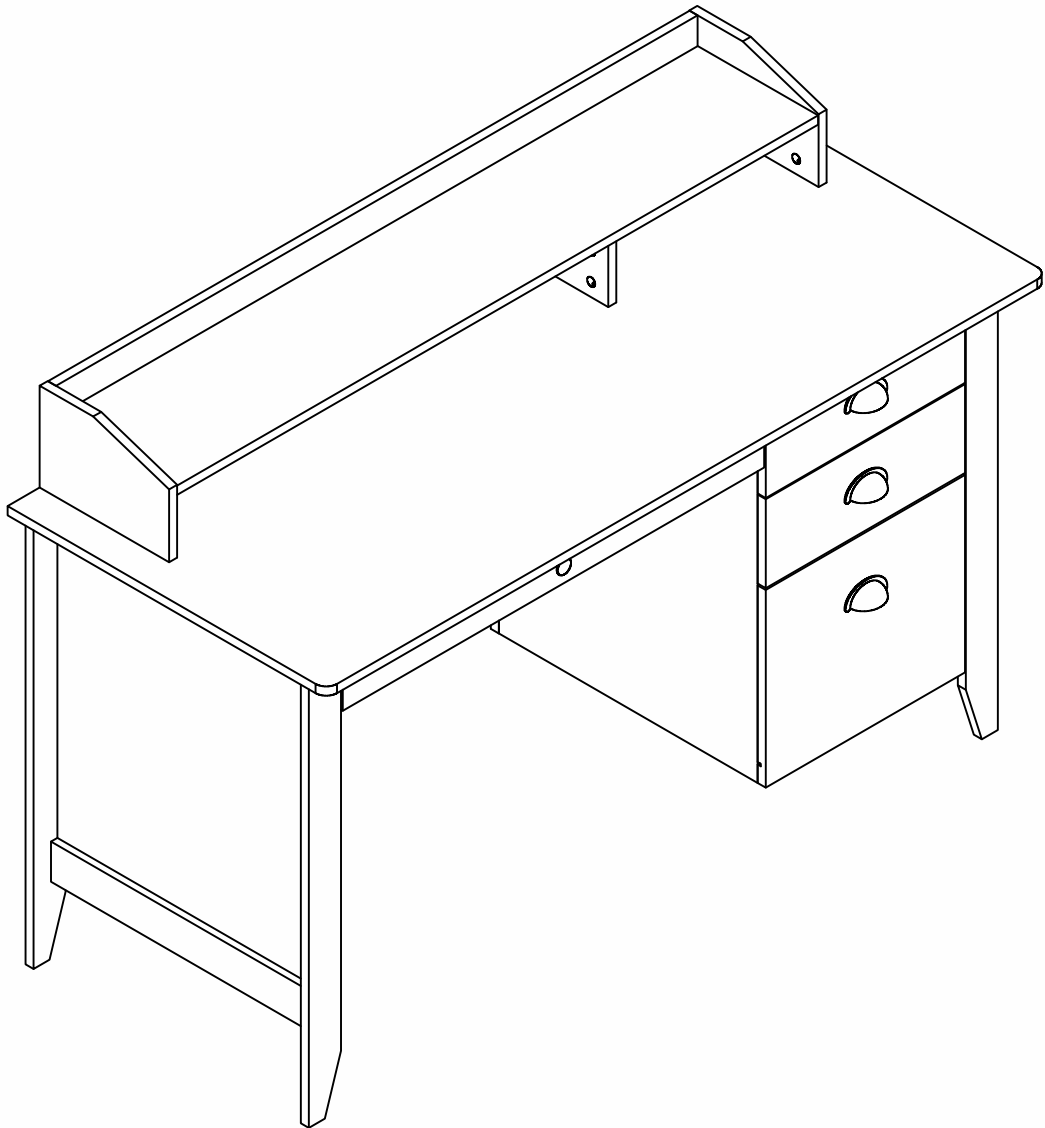

BOOKCASE

Table of Contents

Dimensions.....	3
Weight Capacity.....	4
Package Contents.....	5
Hardware Contents.....	6
Assembly Instruction.....	7-31

Dimensions

Weight Capacity

WARNING:

For use with most flat-panel televisions weighing 43.2kgs/951bs or less.
Usage with televisions or loads heavier than the maximum weights specified may result in instability causing tip over resulting in death or serious injury.

Package contents

Hardware contents

<p>@ x50+3extra</p> <p>CAM LOCK</p>	<p>CID x8+ 1extra</p> <p>CAM LOCK</p>	<p>CC) x58+3extra</p> <p>CAM BOLT</p>	<p>(D) x52+3extra</p>  <p>WOOD DOWEL</p>
<p>CE) x8+1extra</p>  <p>WOOD DOWEL</p>	<p>CE) x26+6extra</p>  <p>SCREW</p>	<p>CG) x36+6extra</p> <p>SCREW</p>	<p>CID x2</p>  <p>SLIDE</p>
<p>CD x2</p>  <p>SLIDE</p>	<p>CD x2</p>  <p>LEFT SLIDE</p>	<p>(K) x2</p>  <p>LEFT SLIDE</p>	<p>CD x2</p>  <p>RIGHT SLIDE</p>
<p>(M) x2</p>  <p>RIGHT SLIDE</p>	<p>(R) x1</p>  <p>BOLT</p>	<p>(Q) x3</p>  <p>KNOB</p>	<p>(R) x1</p> <p>CV</p> <p>KNOB</p>
<p>(Q) x6</p>  <p>RIGHT SLIDE</p>			