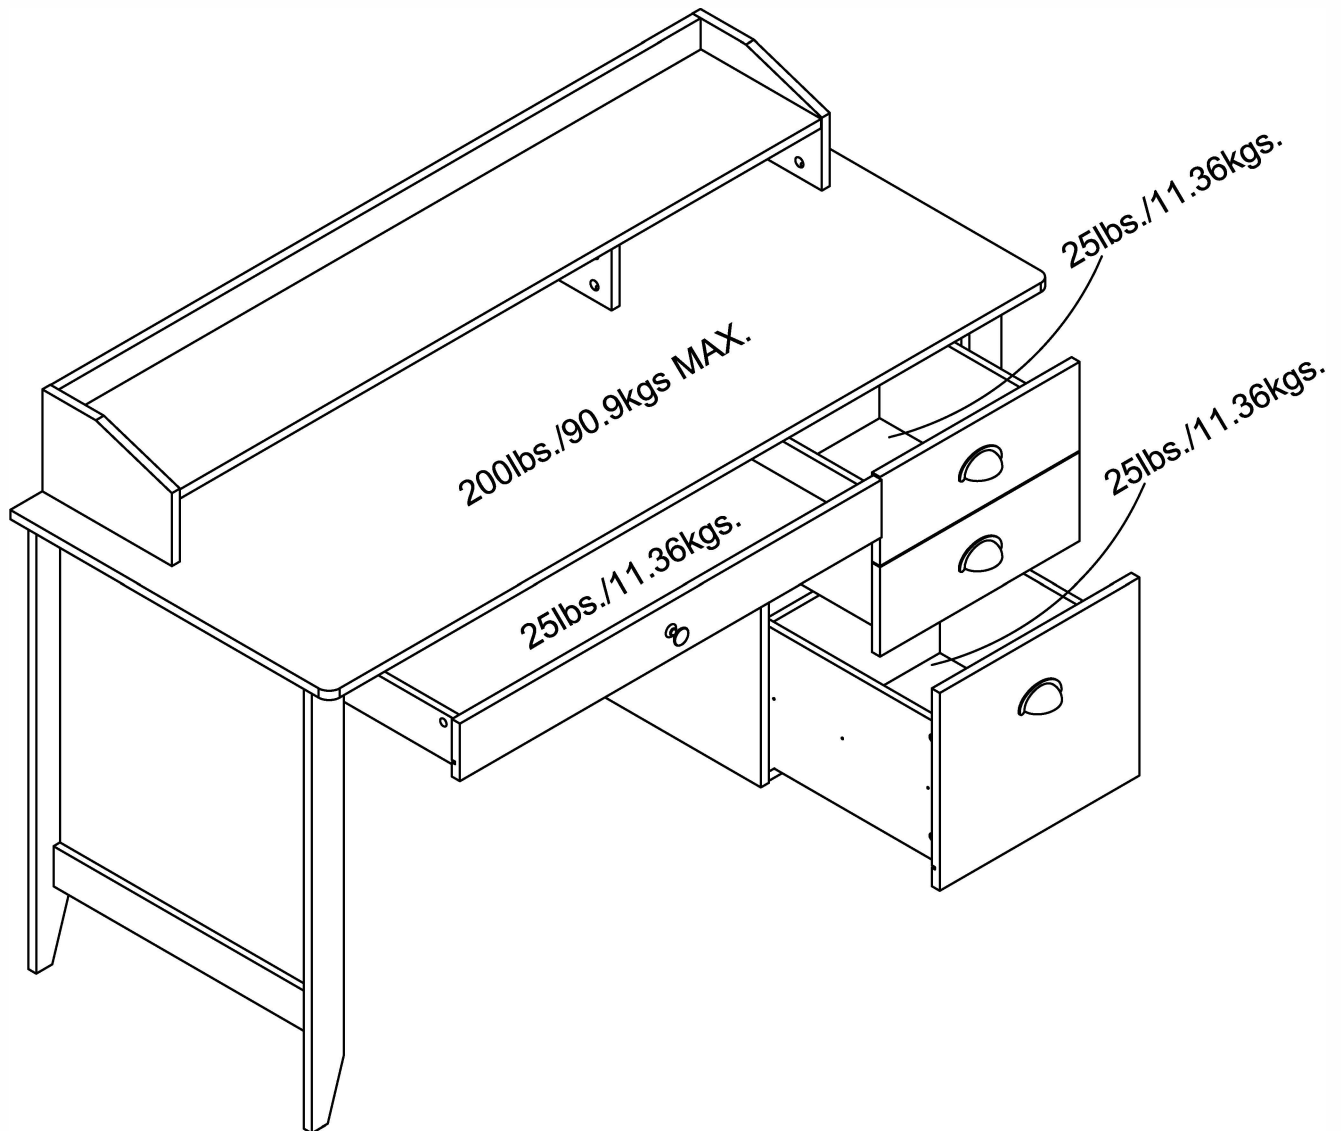

BOOKCASE

Table of Contents

Dimensions.....	3
Weight Capacity.....	4
Package Contents.....	5
Hardware Contents.....	6
Assembly Instruction.....	7-31

Dimensions

Weight Capacity

WARNING:

For use with most flat-panel televisions weighing 43.2kgs/951bs or less.
Usage with televisions or loads heavier than the maximum weights specified may result in instability causing tip over resulting in death or serious injury.

Package contents

Hardware contents

<p>@ x50+3extra</p> <p>CAM LOCK</p>	<p>CID x8+ 1extra</p> <p>CAM LOCK</p>	<p>CC) x58+3extra</p> <p>CAM BOLT</p>	<p>(D) x52+3extra</p>  <p>WOOD DOWEL</p>
<p>CE) x8+1extra</p>  <p>WOOD DOWEL</p>	<p>CE) x26+6extra</p>  <p>SCREW</p>	<p>CG) x36+6extra</p> <p>SCREW</p>	<p>CID x2</p>  <p>SLIDE</p>
<p>CD x2</p>  <p>SLIDE</p>	<p>CD x2</p>  <p>LEFT SLIDE</p>	<p>(K) x2</p>  <p>LEFT SLIDE</p>	<p>CD x2</p>  <p>RIGHT SLIDE</p>
<p>(M) x2</p>  <p>RIGHT SLIDE</p>	<p>(R) x1</p>  <p>BOLT</p>	<p>(Q) x3</p>  <p>KNOB</p>	<p>(R) x1</p> <p>CV</p> <p>KNOB</p>
<p>(Q) x6</p>  <p>RIGHT SLIDE</p>			