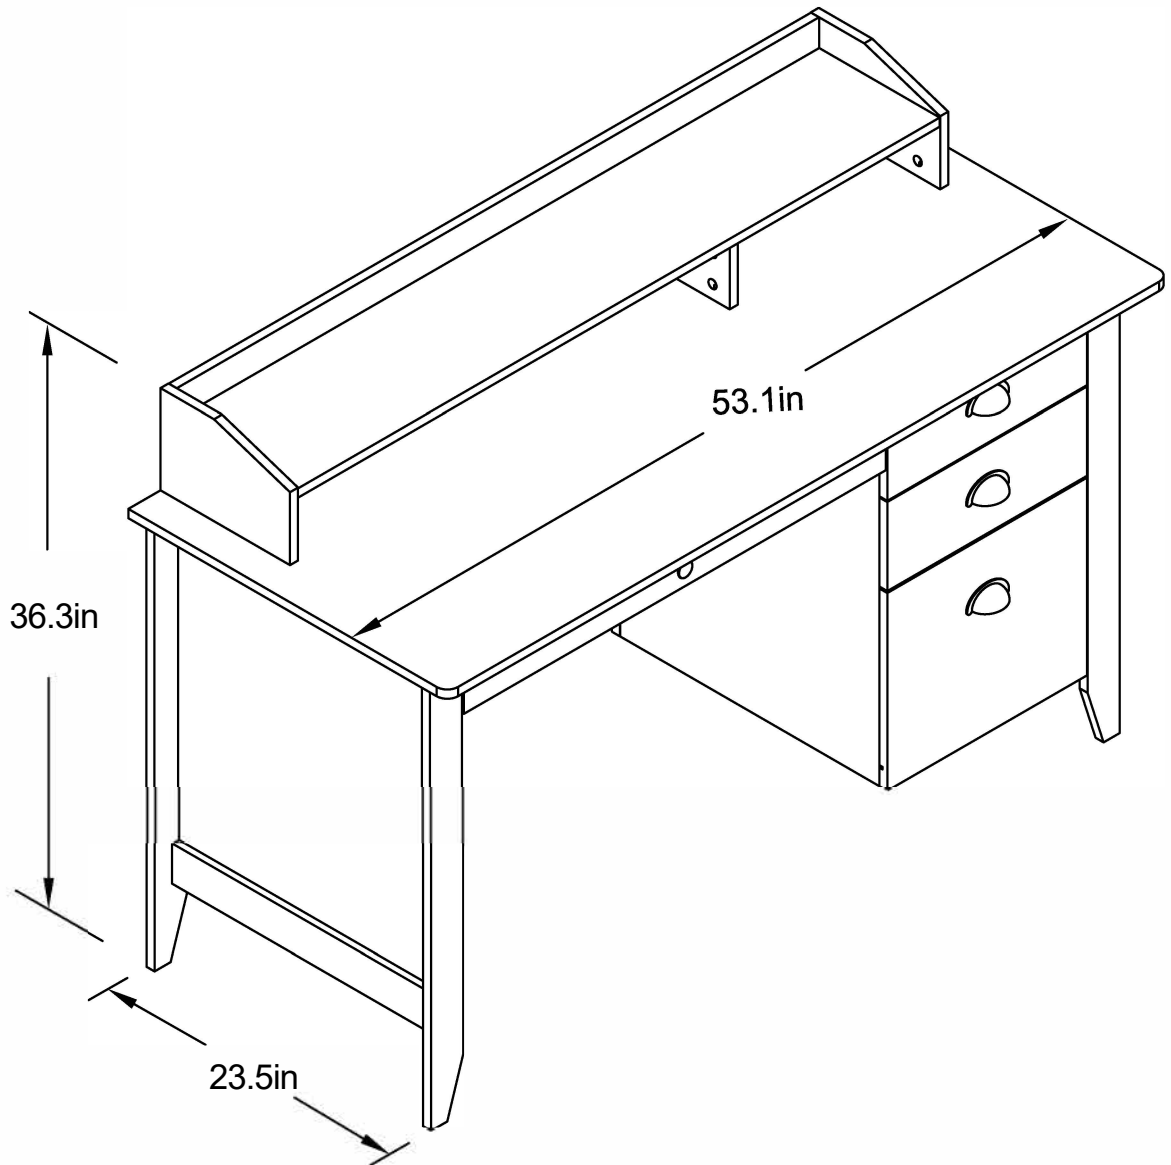

BOOKCASE

Table of Contents

Dimensions.....	3
Weight Capacity.....	4
Package Contents.....	5
Hardware Contents.....	6
Assembly Instruction.....	7-31

Dimensions

Weight Capacity

WARNING:

For use with most flat-panel televisions weighing 43.2kgs/951bs or less.
Usage with televisions or loads heavier than the maximum weights specified may result in instability causing tip over resulting in death or serious injury.

Package contents

Hardware contents

<p>@ x50+3extra</p> <p>CAM LOCK</p>	<p>CID x8+ 1extra</p> <p>CAM LOCK</p>	<p>CC) x58+3extra</p> <p>CAM BOLT</p>	<p>(D) x52+3extra</p>  <p>WOOD DOWEL</p>
<p>CE) x8+1extra</p>  <p>WOOD DOWEL</p>	<p>CE) x26+6extra</p>  <p>SCREW</p>	<p>CG) x36+6extra</p> <p>SCREW</p>	<p>CID x2</p>  <p>SLIDE</p>
<p>CD x2</p>  <p>SLIDE</p>	<p>CD x2</p>  <p>LEFT SLIDE</p>	<p>(K) x2</p>  <p>LEFT SLIDE</p>	<p>CD x2</p>  <p>RIGHT SLIDE</p>
<p>(M) x2</p>  <p>RIGHT SLIDE</p>	<p>(R) x1</p>  <p>BOLT</p>	<p>(Q) x3</p>  <p>KNOB</p>	<p>(R) x1</p> <p>CV</p> <p>KNOB</p>
<p>(Q) x6</p>  <p>RIGHT SLIDE</p>			