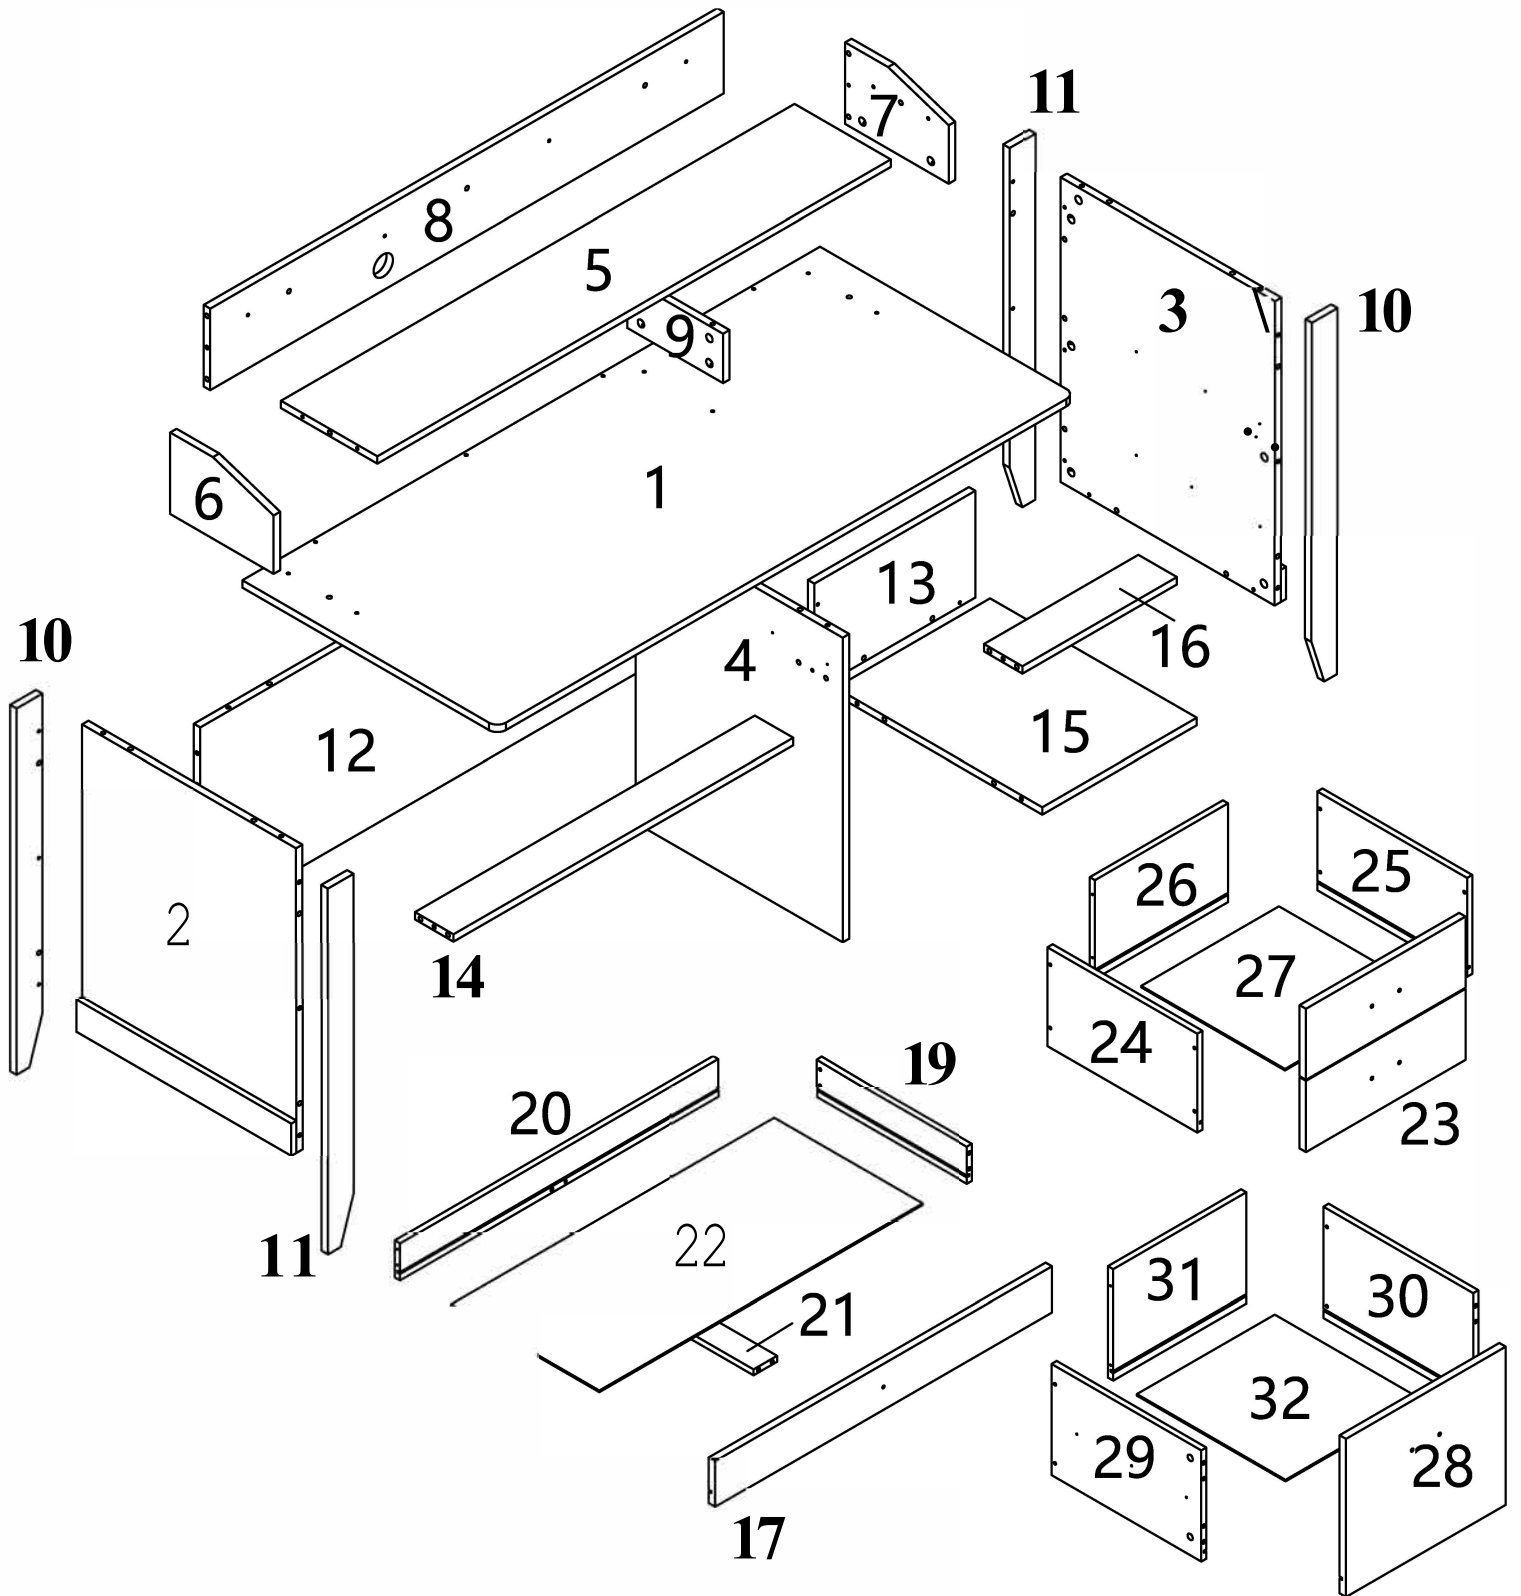

BOOKCASE

Table of Contents

Dimensions.....	3
Weight Capacity.....	4
Package Contents.....	5
Hardware Contents.....	6
Assembly Instruction.....	7-31

Dimensions

Weight Capacity

WARNING:

For use with most flat-panel televisions weighing 43.2kgs/951bs or less.
Usage with televisions or loads heavier than the maximum weights specified may result in instability causing tip over resulting in death or serious injury.

Package contents

Hardware contents

<p>@ x50+3extra</p> <p>CAM LOCK</p>	<p>CID x8+ 1extra</p> <p>CAM LOCK</p>	<p>CC) x58+3extra</p> <p>CAM BOLT</p>	<p>(D) x52+3extra</p>  <p>WOOD DOWEL</p>
<p>CE) x8+1extra</p>  <p>WOOD DOWEL</p>	<p>CE) x26+6extra</p>  <p>SCREW</p>	<p>CG) x36+6extra</p> <p>SCREW</p>	<p>CID x2</p>  <p>SLIDE</p>
<p>CD x2</p>  <p>SLIDE</p>	<p>CD x2</p>  <p>LEFT SLIDE</p>	<p>(K) x2</p>  <p>LEFT SLIDE</p>	<p>CD x2</p>  <p>RIGHT SLIDE</p>
<p>(M) x2</p>  <p>RIGHT SLIDE</p>	<p>(R) x1</p>  <p>BOLT</p>	<p>(Q) x3</p>  <p>KNOB</p>	<p>(R) x1</p> <p>CV</p> <p>KNOB</p>
<p>(Q) x6</p>  <p>RIGHT SLIDE</p>			

12

13

14

15

16

17

18

24

20

21

22

CD

23

29

24

25