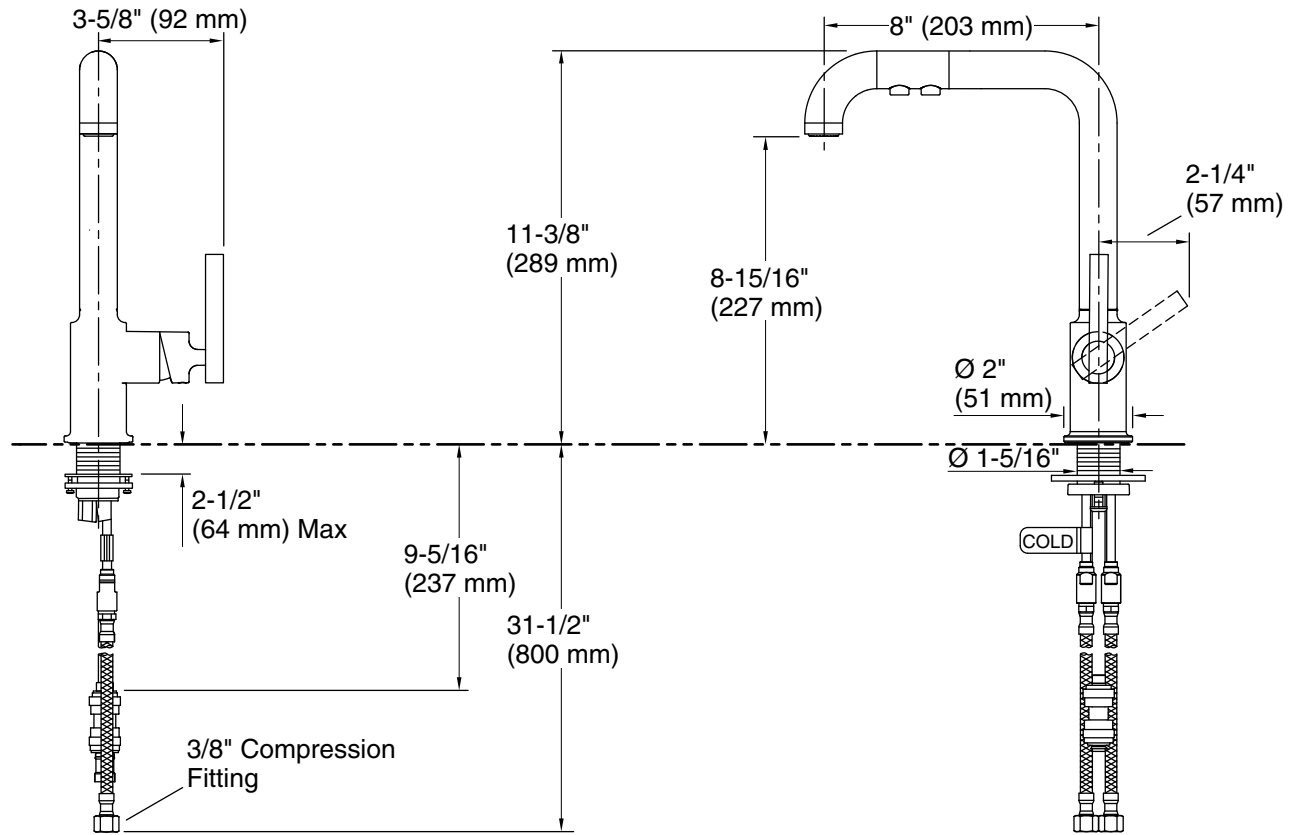

Technical Information

All product dimensions are nominal.

Faucet flow rate: 1.5 gal/min (5.7 l/min)

Spout:

Spout reach: 8" (203 mm)

Notes

Install this product according to the installation guide.

ADA compliant for faucet handles only.