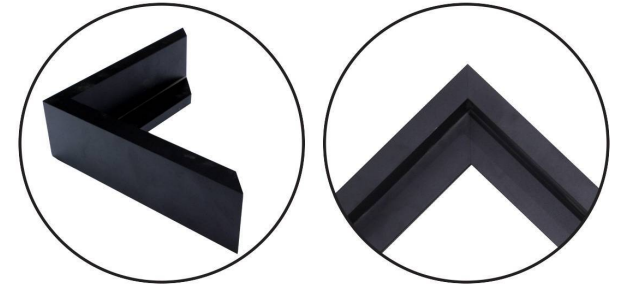

# WENDOVER ART GROUP

---

ITEM NUMBER : **WLA2148**

TITLE : **Flowing Greys**

OUTWARD DIMENSION (W X H) : **48" x 48"**

FRAME (WIDTH X DEPTH) : **M1118 | 0.63" x 2.13"**

FRAME FINISH : **Floater Frame**

**Matte Black**

DESCRIPTION :

**Giclee on Aluminum, Mounted on Subframe**