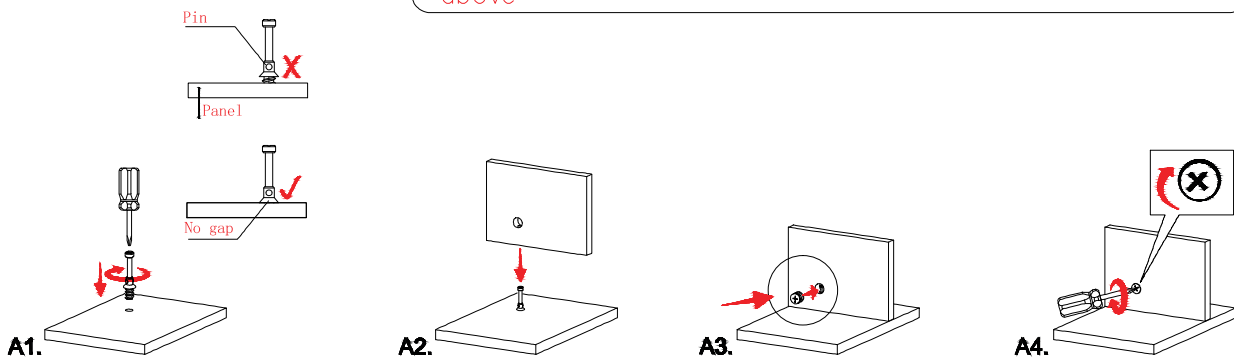

HARDWARE LIST

<p>A</p>  <p>#8x32mm 24PCS</p>	<p>B</p>  <p>#3x14mm 42PCS</p>	<p>C</p>  <p>#4x10mm 6PCS</p>	<p>D</p>  <p>3EA</p>	<p>E</p>  <p>1PCS</p>
<p>F</p>  <p>24PCS</p>				

HARDWARE SPARE LIST

<p>A</p>  <p>#8x32mm 2PCS</p>	<p>B</p>  <p>#3x14mm 4PCS</p>	<p>C</p>  <p>#4x10mm 1PCS</p>	<p>F</p>  <p>2PCS</p>		

This furniture requires two people to assemble and move.
 Make sure no parts missing or damaged before assembly.

CAM BOLT INSTALLATION AS BELOW

STEPS

STEP-1 E x1PCS

E1x1

E2x1

E3x1

E4x1

The green label position indicates the anti-tip hardware hole

STEP-2 D x3PCS

D1x3

D2x3

D3x6

D4x6

D5x6

STEPS