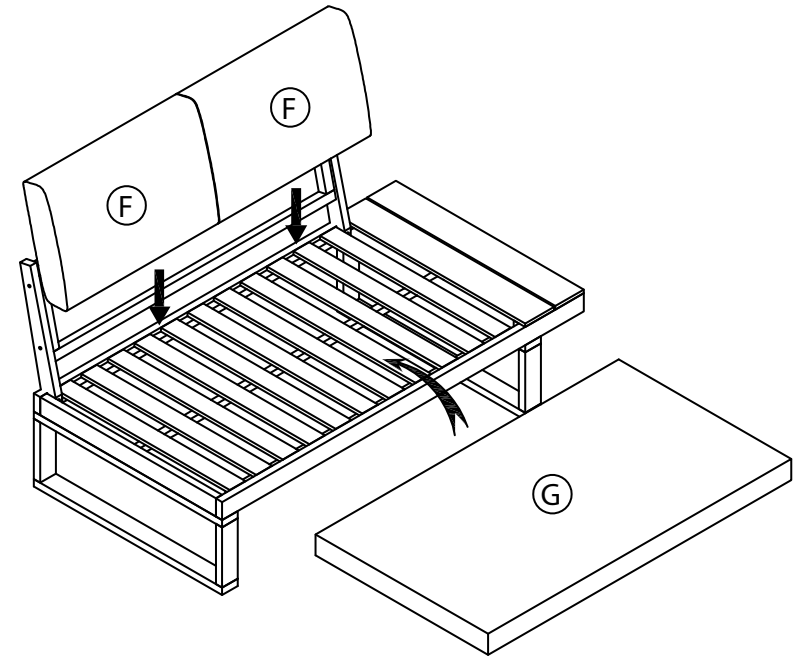

SKU: KS-OC003A/KS-OC004C

ASSEMBLY INSTRUCTION

No	Hardware	Fig	Q.ty
①	Bolt M6 x 40mm		24
②	Bolt M6 x 55mm		8
③	Washer M6 x 14 x 1 (Iron)		32
④	Nut M6 x 15		8
⑤	Allen Key M4 x 80mm		2

Seat Base x 1

Seat Base x 1

Sofa Leg x 4

Sofa Back Rod x 4

Sofa Back x 2

Back Cushion x 4

Seat Cushion x 2

Bandage x 2

STEP 1

STEP 2

STEP 3

STEP 4

STEP 5

BENCH 2 LEFT OK

STEP 6

STEP 7

STEP 8

STEP 9