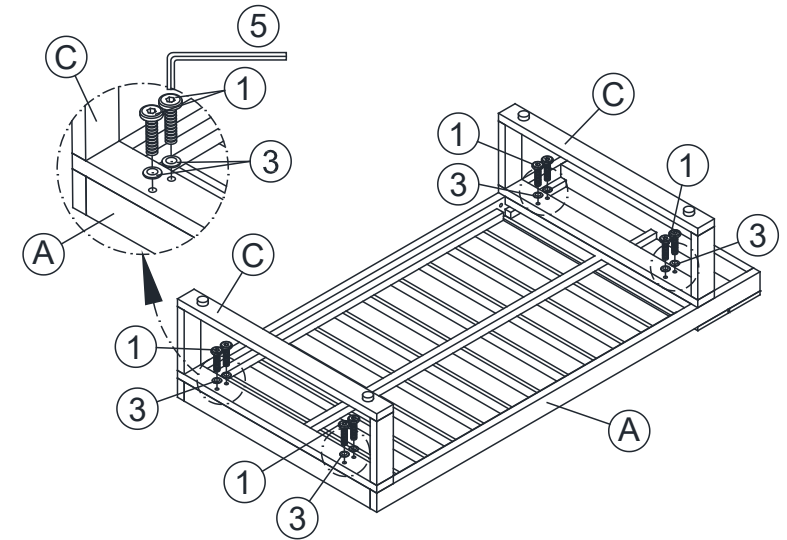

SKU: KS-OC003A/KS-OC004C

ASSEMBLY INSTRUCTION

No	Hardware	Fig	Q.ty
①	Bolt M6 x 40mm		24
②	Bolt M6 x 55mm		8
③	Washer M6 x 14 x 1 (Iron)		32
④	Nut M6 x 15		8
⑤	Allen Key M4 x 80mm		2

Seat Base x 1

Seat Base x 1

Sofa Leg x 4

Sofa Back Rod x 4

Sofa Back x 2

Back Cushion x 4

Seat Cushion x 2

Bandage x 2

STEP 1

STEP 2

STEP 3

STEP 4

STEP 5

BENCH 2 LEFT OK

STEP 6

STEP 7

STEP 8

STEP 9