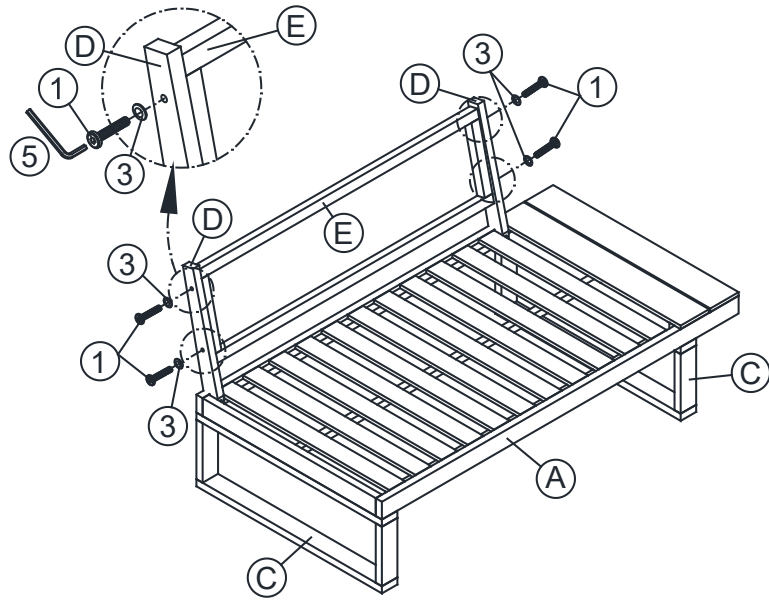

SKU: KS-OC003A/KS-OC004C

ASSEMBLY INSTRUCTION

No	Hardware	Fig	Q.ty
①	Bolt M6 x 40mm		24
②	Bolt M6 x 55mm		8
③	Washer M6 x 14 x 1 (Iron)		32
④	Nut M6 x 15		8
⑤	Allen Key M4 x 80mm		2

Seat Base x 1

Seat Base x 1

Sofa Leg x 4

Sofa Back Rod x 4

Sofa Back x 2

Back Cushion x 4

Seat Cushion x 2

Bandage x 2

STEP 1

STEP 2

STEP 3

STEP 4

STEP 5

BENCH 2 LEFT OK

STEP 6

STEP 7

STEP 8

STEP 9