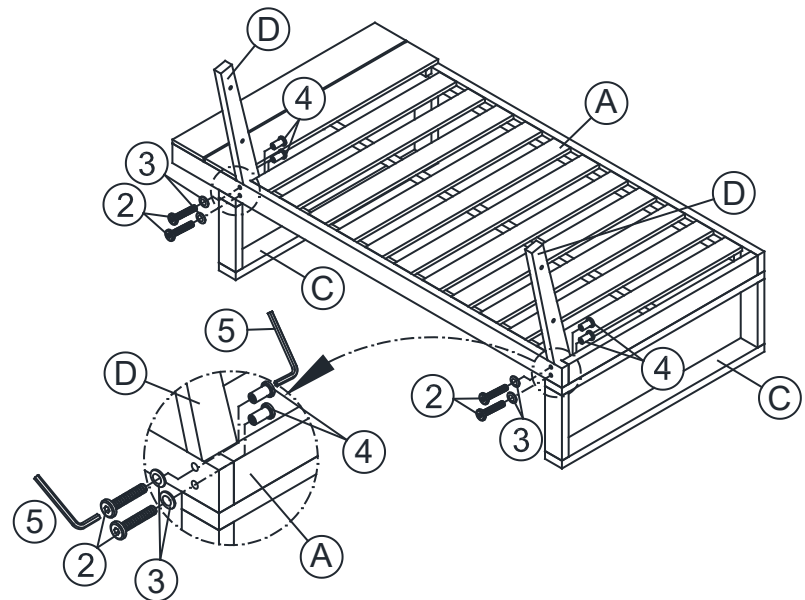

SKU: KS-OC003A/KS-OC004C

ASSEMBLY INSTRUCTION

No	Hardware	Fig	Q.ty
①	Bolt M6 x 40mm		24
②	Bolt M6 x 55mm		8
③	Washer M6 x 14 x 1 (Iron)		32
④	Nut M6 x 15		8
⑤	Allen Key M4 x 80mm		2

Seat Base x 1

Seat Base x 1

Sofa Leg x 4

Sofa Back Rod x 4

Sofa Back x 2

Back Cushion x 4

Seat Cushion x 2

Bandage x 2

STEP 1

STEP 2

STEP 3

STEP 4

STEP 5

BENCH 2 LEFT OK

STEP 6

STEP 7

STEP 8

STEP 9