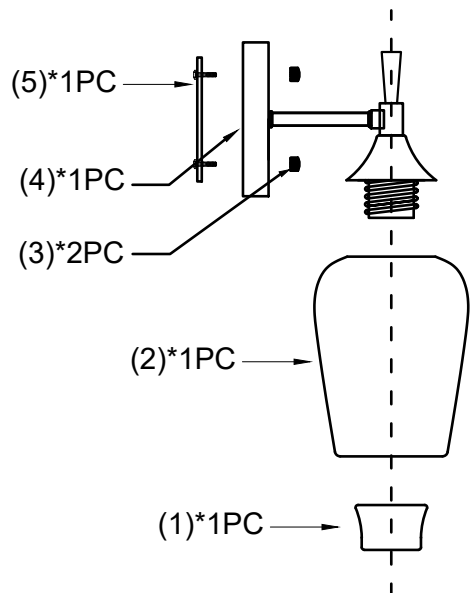

PART LIST AND ASSEMBLY ILLUSTRATION

Note: Some parts may be pre-installed or pre-assembled.