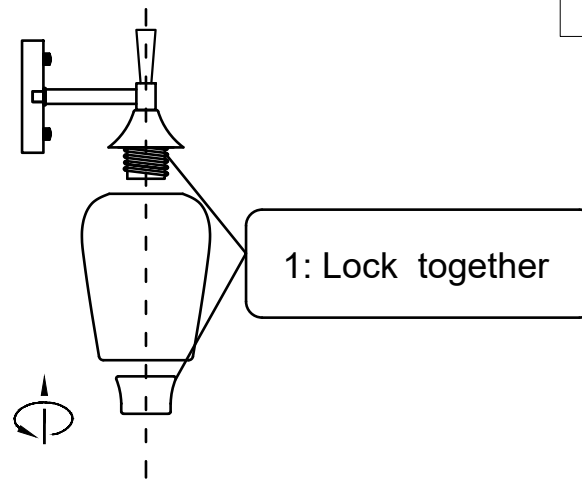

### Please proceed in an alphabetical order:

- A.Existing Elctrical BOX B.Crossbar C.Crossbar Screws
- D.Ground Wire E.Canopy F.Wire G.Junction Caps
- attach the crossbar(B)to the existing electrical box(A) using the two crossbar screws(C)which are not supplied and should already in your box.
- Pass the main wire(F)and ground wire(D)through the canopy(E)and the crossbar(B)until the end of the main wire(F)reaches the electrical box (A)where you can wire use electrician connections.Be sure when connecting the wire use electrician approved junction caps(G).stow the excess wire in the electrical box(A),raise the canopy(E),attach canopy(E)to ceiling,and hold the canopy(E).

### IMPORTANT SAFETY INSTRUCTIONS:

Please read through all the instructions carefully and completely before beginning assembly and installation

This product must be installed in accordance with installation instructions and all safety and building codes. It is strongly suggested that all direct wired fixtures be installed by a licensed electrician

## PART LIST AND ASSEMBLY ILLUSTRATION

Note: Some parts may be pre-installed or pre-assembled.

1

Light Bulb (Not included)

2

3