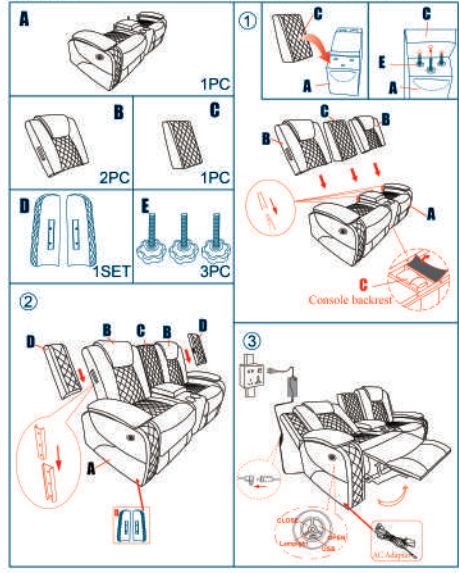

ASSEMBLY INSTRUCTION

LOCATION OF LOVESEAT CONSOLE:
CHECK BEHIND
LOWER BACK OF THE LOVESEAT.
OPEN FLAP TO FIND A ZIPPER COMPARTMENT.

LOVESEAT

| | |
|---|--|
|  <p>A</p> | <p>①</p>  |
|  <p>B</p> <p>2PC</p> |  <p>C</p> <p>1PC</p> |
|  <p>D</p> <p>1SET</p> |  <p>E</p> <p>3PC</p> |
| <p>②</p>  <p>Console backrest C</p> | |
| <p>③</p>  <p>Adapter and power cords are underneath the sofa</p> <p>CLOSE Lamp light OPEN USB</p> <p>AC Adapter</p> | |

ASSEMBLY INSTRUCTION

SOFA

| | |
|--|---|
|  <p>A</p> <p>1PC</p> | <p>①</p>  |
|  <p>B</p> <p>3PC</p> | <p>②</p>  |
|  <p>C</p> <p>1SET</p> |  |
| <p>③</p>  <p>wireless charging</p> <p>touch</p> <p>CLOSE Lamp light OPEN USB</p> <p>AC Adapter</p> | |

ASSEMBLY INSTRUCTION

CHAIR

ASSEMBLY INSTRUCTION

LOVESEAT

ASSEMBLY INSTRUCTION

SOFA