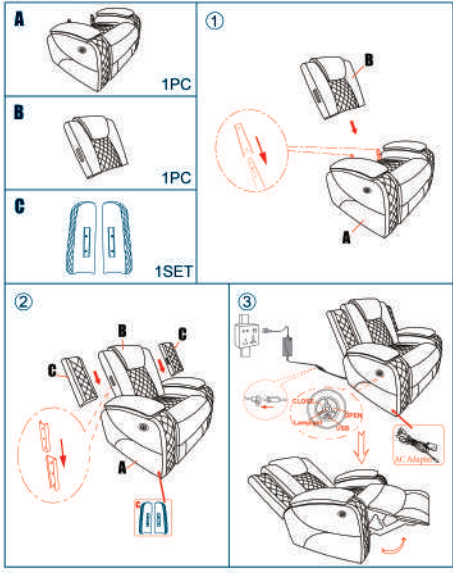

ASSEMBLY INSTRUCTION

LOCATION OF LOVESEAT CONSOLE:
CHECK BEHIND
LOWER BACK OF THE LOVESEAT.
OPEN FLAP TO FIND A ZIPPER COMPARTMENT.

LOVESEAT

| | |
|---|--|
|  <p>A</p> | <p>①</p>  |
|  <p>B</p> <p>2PC</p> |  <p>C</p> <p>1PC</p> |
|  <p>D</p> <p>1SET</p> |  <p>E</p> <p>3PC</p> |
| <p>②</p>  <p>Console backrest C</p> | |
| <p>③</p>  <p>Adapter and power cords are underneath the sofa</p> <p>CLOSE Lamp light OPEN USB</p> <p>AC Adapter</p> | |

ASSEMBLY INSTRUCTION

SOFA

| | |
|--|---|
|  <p>A</p> <p>1PC</p> | <p>①</p>  |
|  <p>B</p> <p>3PC</p> | <p>②</p>  |
|  <p>C</p> <p>1SET</p> |  |
| <p>③</p>  <p>wireless charging</p> <p>touch</p> <p>CLOSE Lamp light OPEN USB</p> <p>AC Adapter</p> | |

ASSEMBLY INSTRUCTION

CHAIR

ASSEMBLY INSTRUCTION

LOVESEAT

ASSEMBLY INSTRUCTION

SOFA