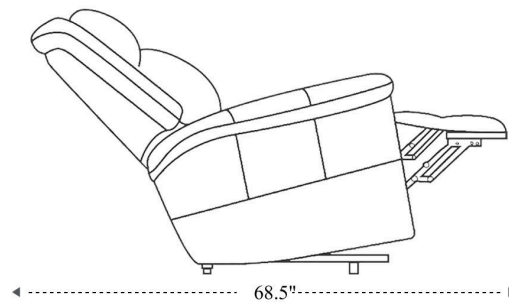

Manual Reclining Sofa

Overall Dimensions	83.5" x 43.5" x 41"
Overall Width	83.5"
Overall Depth	43.5"
Overall Height	41"
Overall Weight	215.6 lbs.
Fully Reclined	68.5"
Distance from Wall	10.5"
Back of Seat to end of Chaise	40.5"
Leg Height (Distance from Foot Rest to Floor in Full Recline)	22.5"
Head Height (Distance from Headrest to Floor in Full Recline)	30"

Seat Width	64.5"
Seat Depth	22"
Seat Height	20"
Arm Width	9"
Arm Depth	18.5"
Arm Height	26"
Back Width	69"
Back Height	23.5"

Glider Reclining Console Loveseat

Overall Dimensions	76" x 43.5" x 41"
Overall Width	76"
Overall Depth	43.5"
Overall Height	41"
Overall Weight	202.4 lbs.
Fully Reclined	68.5"
Distance from Wall	10.5"
Back of Seat to end of Chaise	40.5"
Leg Height (Distance from Foot Rest to Floor in Full Recline)	22.5"
Head Height (Distance from Headrest to Floor in Full Recline)	30"

Seat Width	43"
Seat Depth	22"
Seat Height	20"
Arm Width	9"
Arm Depth	18.5"
Arm Height	26"
Back Width	46"
Back Height	23.5"

Glider Recliner

Overall Dimensions	39.5" x 43.5" x 41"
Overall Width	39.5"
Overall Depth	43.5"
Overall Height	41"
Overall Weight	105.6 lbs.
Fully Reclined	68.5"
Distance from Wall	10.5"
Back of Seat to end of Chaise	40.5"
Leg Height (Distance from Foot Rest to Floor in Full Recline)	22.5"
Head Height (Distance from Headrest to Floor in Full Recline)	30"

Seat Width	21.5"
Seat Depth	22"
Seat Height	20"
Arm Width	9"
Arm Depth	18.5"
Arm Height	26"
Back Width	23"
Back Height	28"