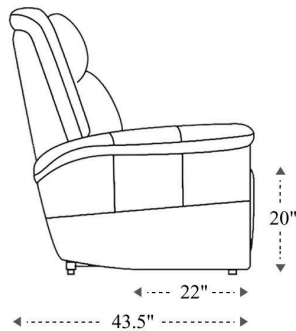

Manual Reclining Sofa

Overall Dimensions	83.5" x 43.5" x 41"
Overall Width	83.5"
Overall Depth	43.5"
Overall Height	41"
Overall Weight	215.6 lbs.
Fully Reclined	68.5"
Distance from Wall	10.5"
Back of Seat to end of Chaise	40.5"
Leg Height (Distance from Foot Rest to Floor in Full Recline)	22.5"
Head Height (Distance from Headrest to Floor in Full Recline)	30"

Seat Width	64.5"
Seat Depth	22"
Seat Height	20"
Arm Width	9"
Arm Depth	18.5"
Arm Height	26"
Back Width	69"
Back Height	23.5"

Glider Reclining Console Loveseat

Overall Dimensions	76" x 43.5" x 41"
Overall Width	76"
Overall Depth	43.5"
Overall Height	41"
Overall Weight	202.4 lbs.
Fully Reclined	68.5"
Distance from Wall	10.5"
Back of Seat to end of Chaise	40.5"
Leg Height (Distance from Foot Rest to Floor in Full Recline)	22.5"
Head Height (Distance from Headrest to Floor in Full Recline)	30"

Seat Width	43"
Seat Depth	22"
Seat Height	20"
Arm Width	9"
Arm Depth	18.5"
Arm Height	26"
Back Width	46"
Back Height	23.5"

Glider Recliner

Overall Dimensions	39.5" x 43.5" x 41"
Overall Width	39.5"
Overall Depth	43.5"
Overall Height	41"
Overall Weight	105.6 lbs.
Fully Reclined	68.5"
Distance from Wall	10.5"
Back of Seat to end of Chaise	40.5"
Leg Height (Distance from Foot Rest to Floor in Full Recline)	22.5"
Head Height (Distance from Headrest to Floor in Full Recline)	30"

Seat Width	21.5"
Seat Depth	22"
Seat Height	20"
Arm Width	9"
Arm Depth	18.5"
Arm Height	26"
Back Width	23"
Back Height	28"