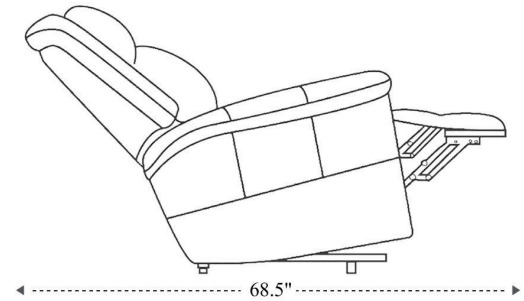

Manual Reclining Sofa

Overall Dimensions	83.5" x 43.5" x 41"
Overall Width	83.5"
Overall Depth	43.5"
Overall Height	41"
Overall Weight	215.6 lbs.
Fully Reclined	68.5"
Distance from Wall	10.5"
Back of Seat to end of Chaise	40.5"
Leg Height (Distance from Foot Rest to Floor in Full Recline)	22.5"
Head Height (Distance from Headrest to Floor in Full Recline)	30"

Seat Width	64.5"
Seat Depth	22"
Seat Height	20"
Arm Width	9"
Arm Depth	18.5"
Arm Height	26"
Back Width	69"
Back Height	23.5"

Glider Reclining Console Loveseat

Overall Dimensions	76" x 43.5" x 41"
Overall Width	76"
Overall Depth	43.5"
Overall Height	41"
Overall Weight	202.4 lbs.
Fully Reclined	68.5"
Distance from Wall	10.5"
Back of Seat to end of Chaise	40.5"
Leg Height (Distance from Foot Rest to Floor in Full Recline)	22.5"
Head Height (Distance from Headrest to Floor in Full Recline)	30"

Seat Width	43"
Seat Depth	22"
Seat Height	20"
Arm Width	9"
Arm Depth	18.5"
Arm Height	26"
Back Width	46"
Back Height	23.5"

Glider Recliner

Overall Dimensions	39.5" x 43.5" x 41"
Overall Width	39.5"
Overall Depth	43.5"
Overall Height	41"
Overall Weight	105.6 lbs.
Fully Reclined	68.5"
Distance from Wall	10.5"
Back of Seat to end of Chaise	40.5"
Leg Height (Distance from Foot Rest to Floor in Full Recline)	22.5"
Head Height (Distance from Headrest to Floor in Full Recline)	30"

Seat Width	21.5"
Seat Depth	22"
Seat Height	20"
Arm Width	9"
Arm Depth	18.5"
Arm Height	26"
Back Width	23"
Back Height	28"