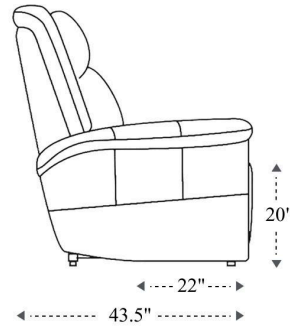

Manual Reclining Sofa

Overall Dimensions	83.5" x 43.5" x 41"
Overall Width	83.5"
Overall Depth	43.5"
Overall Height	41"
Overall Weight	215.6 lbs.
Fully Reclined	68.5"
Distance from Wall	10.5"
Back of Seat to end of Chaise	40.5"
Leg Height (Distance from Foot Rest to Floor in Full Recline)	22.5"
Head Height (Distance from Headrest to Floor in Full Recline)	30"

Seat Width	64.5"
Seat Depth	22"
Seat Height	20"
Arm Width	9"
Arm Depth	18.5"
Arm Height	26"
Back Width	69"
Back Height	23.5"

Glider Reclining Console Loveseat

Overall Dimensions	76" x 43.5" x 41"
Overall Width	76"
Overall Depth	43.5"
Overall Height	41"
Overall Weight	202.4 lbs.
Fully Reclined	68.5"
Distance from Wall	10.5"
Back of Seat to end of Chaise	40.5"
Leg Height (Distance from Foot Rest to Floor in Full Recline)	22.5"
Head Height (Distance from Headrest to Floor in Full Recline)	30"

Seat Width	43"
Seat Depth	22"
Seat Height	20"
Arm Width	9"
Arm Depth	18.5"
Arm Height	26"
Back Width	46"
Back Height	23.5"

Glider Recliner

Overall Dimensions	39.5" x 43.5" x 41"
Overall Width	39.5"
Overall Depth	43.5"
Overall Height	41"
Overall Weight	105.6 lbs.
Fully Reclined	68.5"
Distance from Wall	10.5"
Back of Seat to end of Chaise	40.5"
Leg Height (Distance from Foot Rest to Floor in Full Recline)	22.5"
Head Height (Distance from Headrest to Floor in Full Recline)	30"

Seat Width	21.5"
Seat Depth	22"
Seat Height	20"
Arm Width	9"
Arm Depth	18.5"
Arm Height	26"
Back Width	23"
Back Height	28"