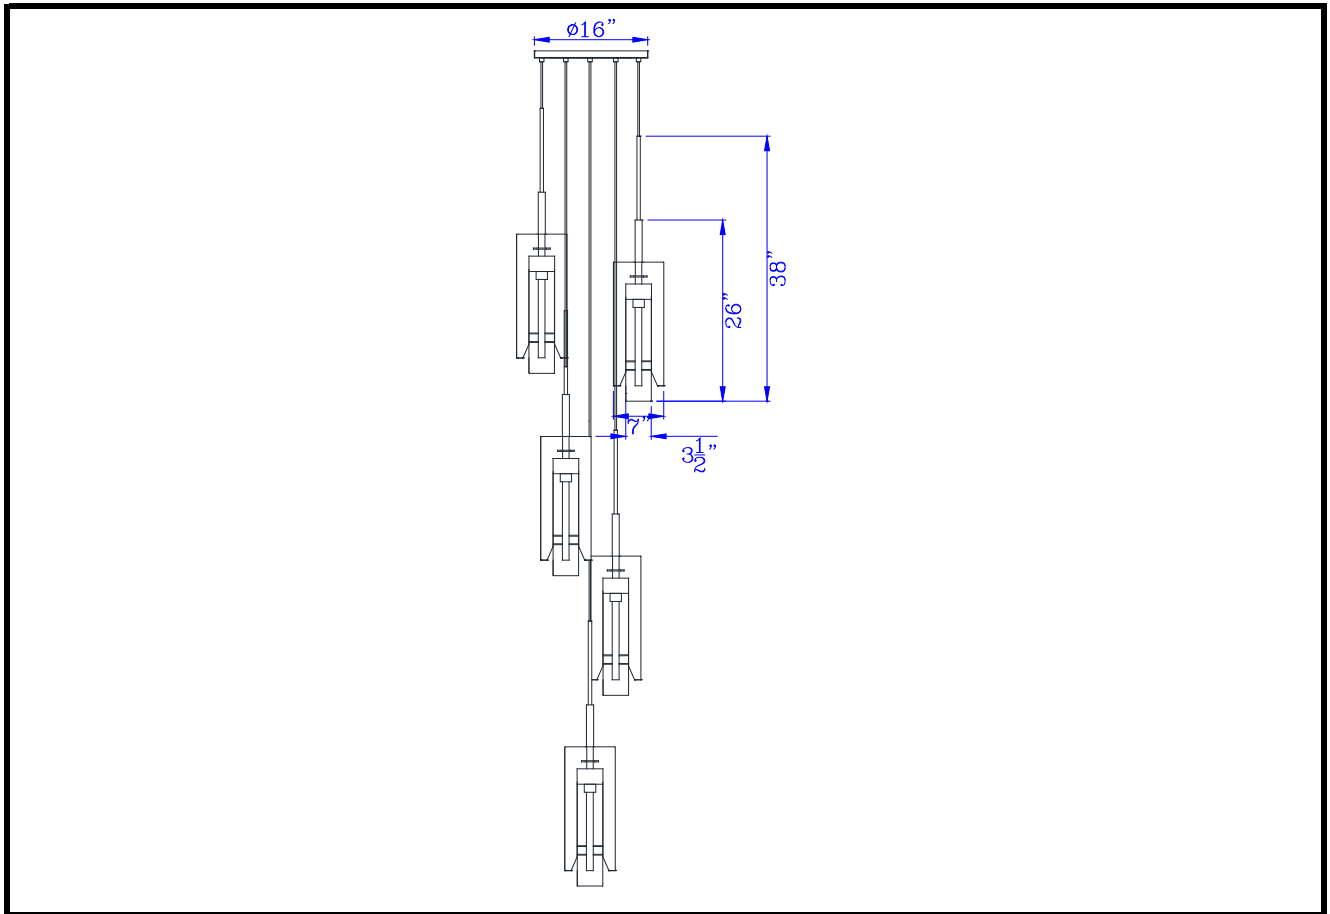

Type: _____

Project: _____

Catalog No.: _____

Lamp/Wattage: _____

Specifications subject to change without notice

Drawing:

Description: 60W x 3 wood/glass 4 light pendant fixture (Edison bulbs not included)

Material: GLASS/WOOD

Finish : Wood

Height: 38"

Width: 7"

Reach: 19 1/2"

Wattage : 60W x 5

Socket : Medium Base (E26)

Bulb: Incandescent or CFL

Chain Length:

Wire Length: 6"

Wire Color: Black

Shade No: None

Material: Glass

Shade size: 3 1/2"x3 1/2"x 15 3/4"

Certificate :