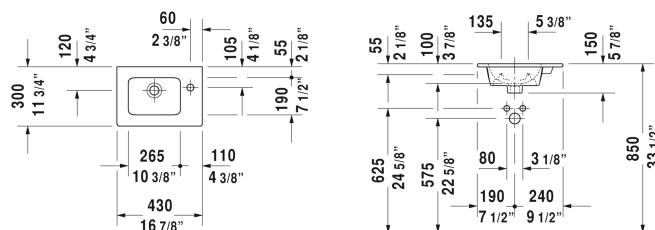

ME by Starck Furniture handrinse basin # 0723430000

| < 16 7/8" Inch > |

Furniture handrinse basin	Dimension	Weight	Order number
with faucet deck, wall-mounted, hardware included, cUPC listed, 16 7/8" Inch			
Colors			
00 White			
Variant			
● with overflow	16 7/8" x 11 3/4" Inch	15 lb	0723430000
Sanitary ceramics with the special WonderGliss surface finish will remain clean and attractive-looking for a long time to come. When ordering WonderGliss please add a "1" as eleventh digit to the model number.			
Suitable products			
Vanity unit wall-mounted 1 door, for ME by Starck # 072343, 16 1/2" x 11 5/8" Inch	16 1/2" x 11 5/8" Inch		LC6272 L/R
Vanity unit floorstanding 1 door, 1 glass shelf, for ME by Starck # 072343, 16 1/2" x 11 5/8" Inch	16 1/2" x 11 5/8" Inch		LC6273 L/R
Vanity unit wall-mounted 1 door, for ME by Starck # 072343, 15 3/4" x 11 1/4" Inch	15 3/4" x 11 1/4" Inch		KT6417 L/R
Vanity unit wall-mounted 1 door, for ME by Starck # 072343, 16 1/2" x 11 3/8" Inch	16 1/2" x 11 3/8" Inch		BR4000 L/R
Vanity unit floorstanding 1 door, 1 glass shelf, for ME by Starck # 072343, 16 1/2" x 11 3/8" Inch	16 1/2" x 11 3/8" Inch		BR4400 L/R
Vanity unit wall-mounted 1 door, for ME by Starck # 072343, 16 1/8" x 11 3/8" Inch	16 1/8" x 11 3/8" Inch		XS4170 R/L
Vanity unit floorstanding 1 door, 1 glass shelf, integrated legs with height adjustment, for ME by Starck # 072343, 16 1/8" x 11 16 1/8" x 11 3/8" Inch	16 1/8" x 11 16 1/8" x 11 3/8" Inch		XS4440 L/R

All drawings contain the necessary measurements which are subject to standard tolerances. They are stated in inch & mm and are non-binding. Exact measurements, in particular for customized installation scenarios, can only be taken from the finished ceramic piece.