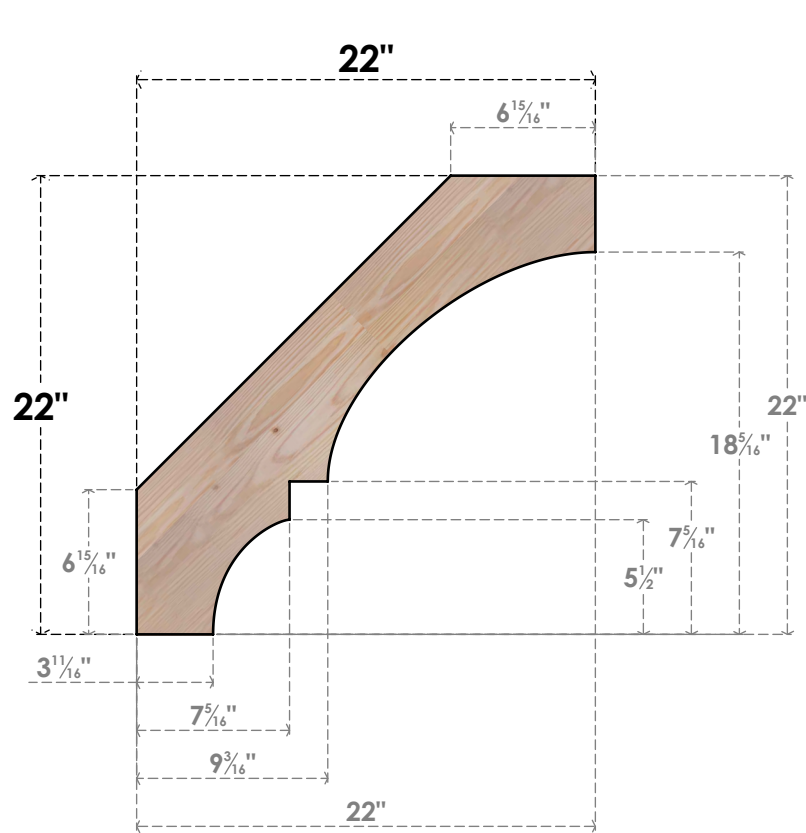

# BRC06X22X22BOA00SDF

5 1/2"W X 22"D X 22"H BALBOA SMOOTH BRACE, DOUGLAS FIR

**SIDE**

**FRONT**

EKENA MILLWORK  
 2300 WEST MAIN ST.  
 CLARKSVILLE, TX 75426  
 TOLL FREE: 866-607-0453  
 WWW.EKENAMILLWORK.COM

### NOTES

1. INSTALLATION TO BE COMPLETED IN ACCORDANCE WITH MANUFACTURER'S SPECIFICATIONS.
2. DRAWING MAY NOT BE TO SCALE
3. THIS DRAWING IS INTENDED FOR DESIGN AND PLANNING PURPOSES ONLY.
4. ALL INFORMATION CONTAINED HEREIN WAS CURRENT AT THE TIME OF DEVELOPMENT BUT MUST BE REVIEWED AND APPROVED BY THE PRODUCT MANUFACTURER TO BE CONSIDERED ACCURATE.
5. PRODUCTS ARE NOT KILN DRIED. THIS ITEM IS UNIQUE AND WILL CONTAIN THE NATURAL VARIATIONS THAT THE WOOD SPECIES OFFERS. THIS MAY RESULT IN VARIATIONS UP TO 1/4"