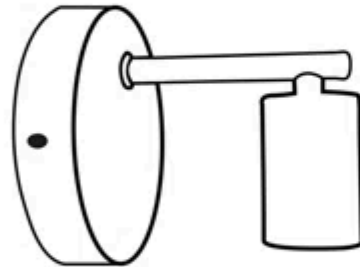

# E27 BASE

Compatible with all kind of E27 bulbs

**IT CAN WORKS WITH DIMMABLE BULBS AND  
NEED A DIMMABLE LIGHT SWITCH**