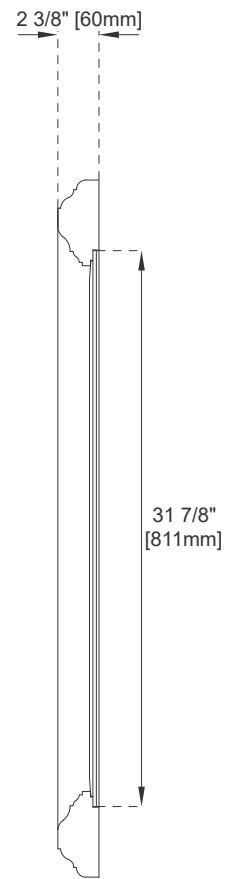

40" MIRROR

Features and Materials

Solids: Soft Maple
Panels: Plywood
Installation Type: Wall Mounted
Bevel on Mirror: 1"

Dimension

Width: 40"
Depth: 2-3/8"
Height: 40"

40" MIRROR

Top View

Front View

Side View