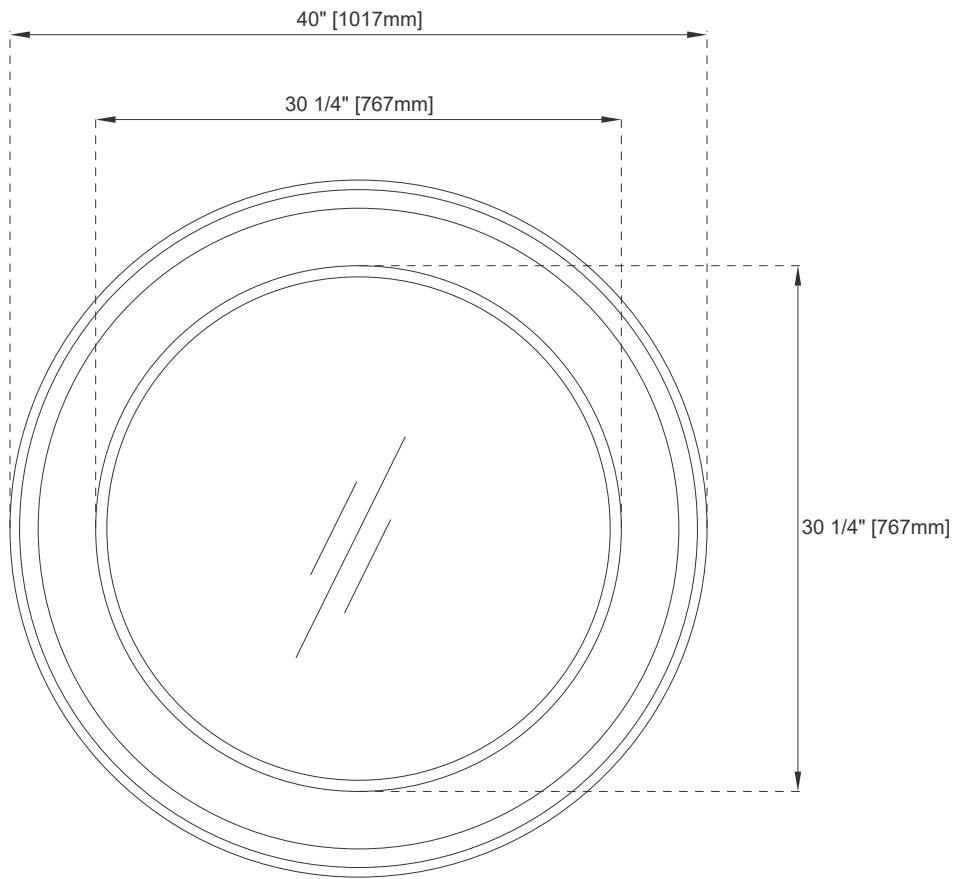

40" MIRROR

Features and Materials

Solids: Soft Maple
Panels: Plywood
Installation Type: Wall Mounted
Bevel on Mirror: 1"

Dimension

Width: 40"
Depth: 2-3/8"
Height: 40"

40" MIRROR

Top View

Front View

Side View