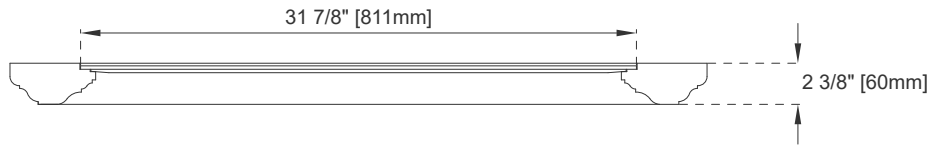

40" MIRROR

Features and Materials

Solids: Soft Maple
Panels: Plywood
Installation Type: Wall Mounted
Bevel on Mirror: 1"

Dimension

Width: 40"
Depth: 2-3/8"
Height: 40"

40" MIRROR

Top View

Front View

Side View