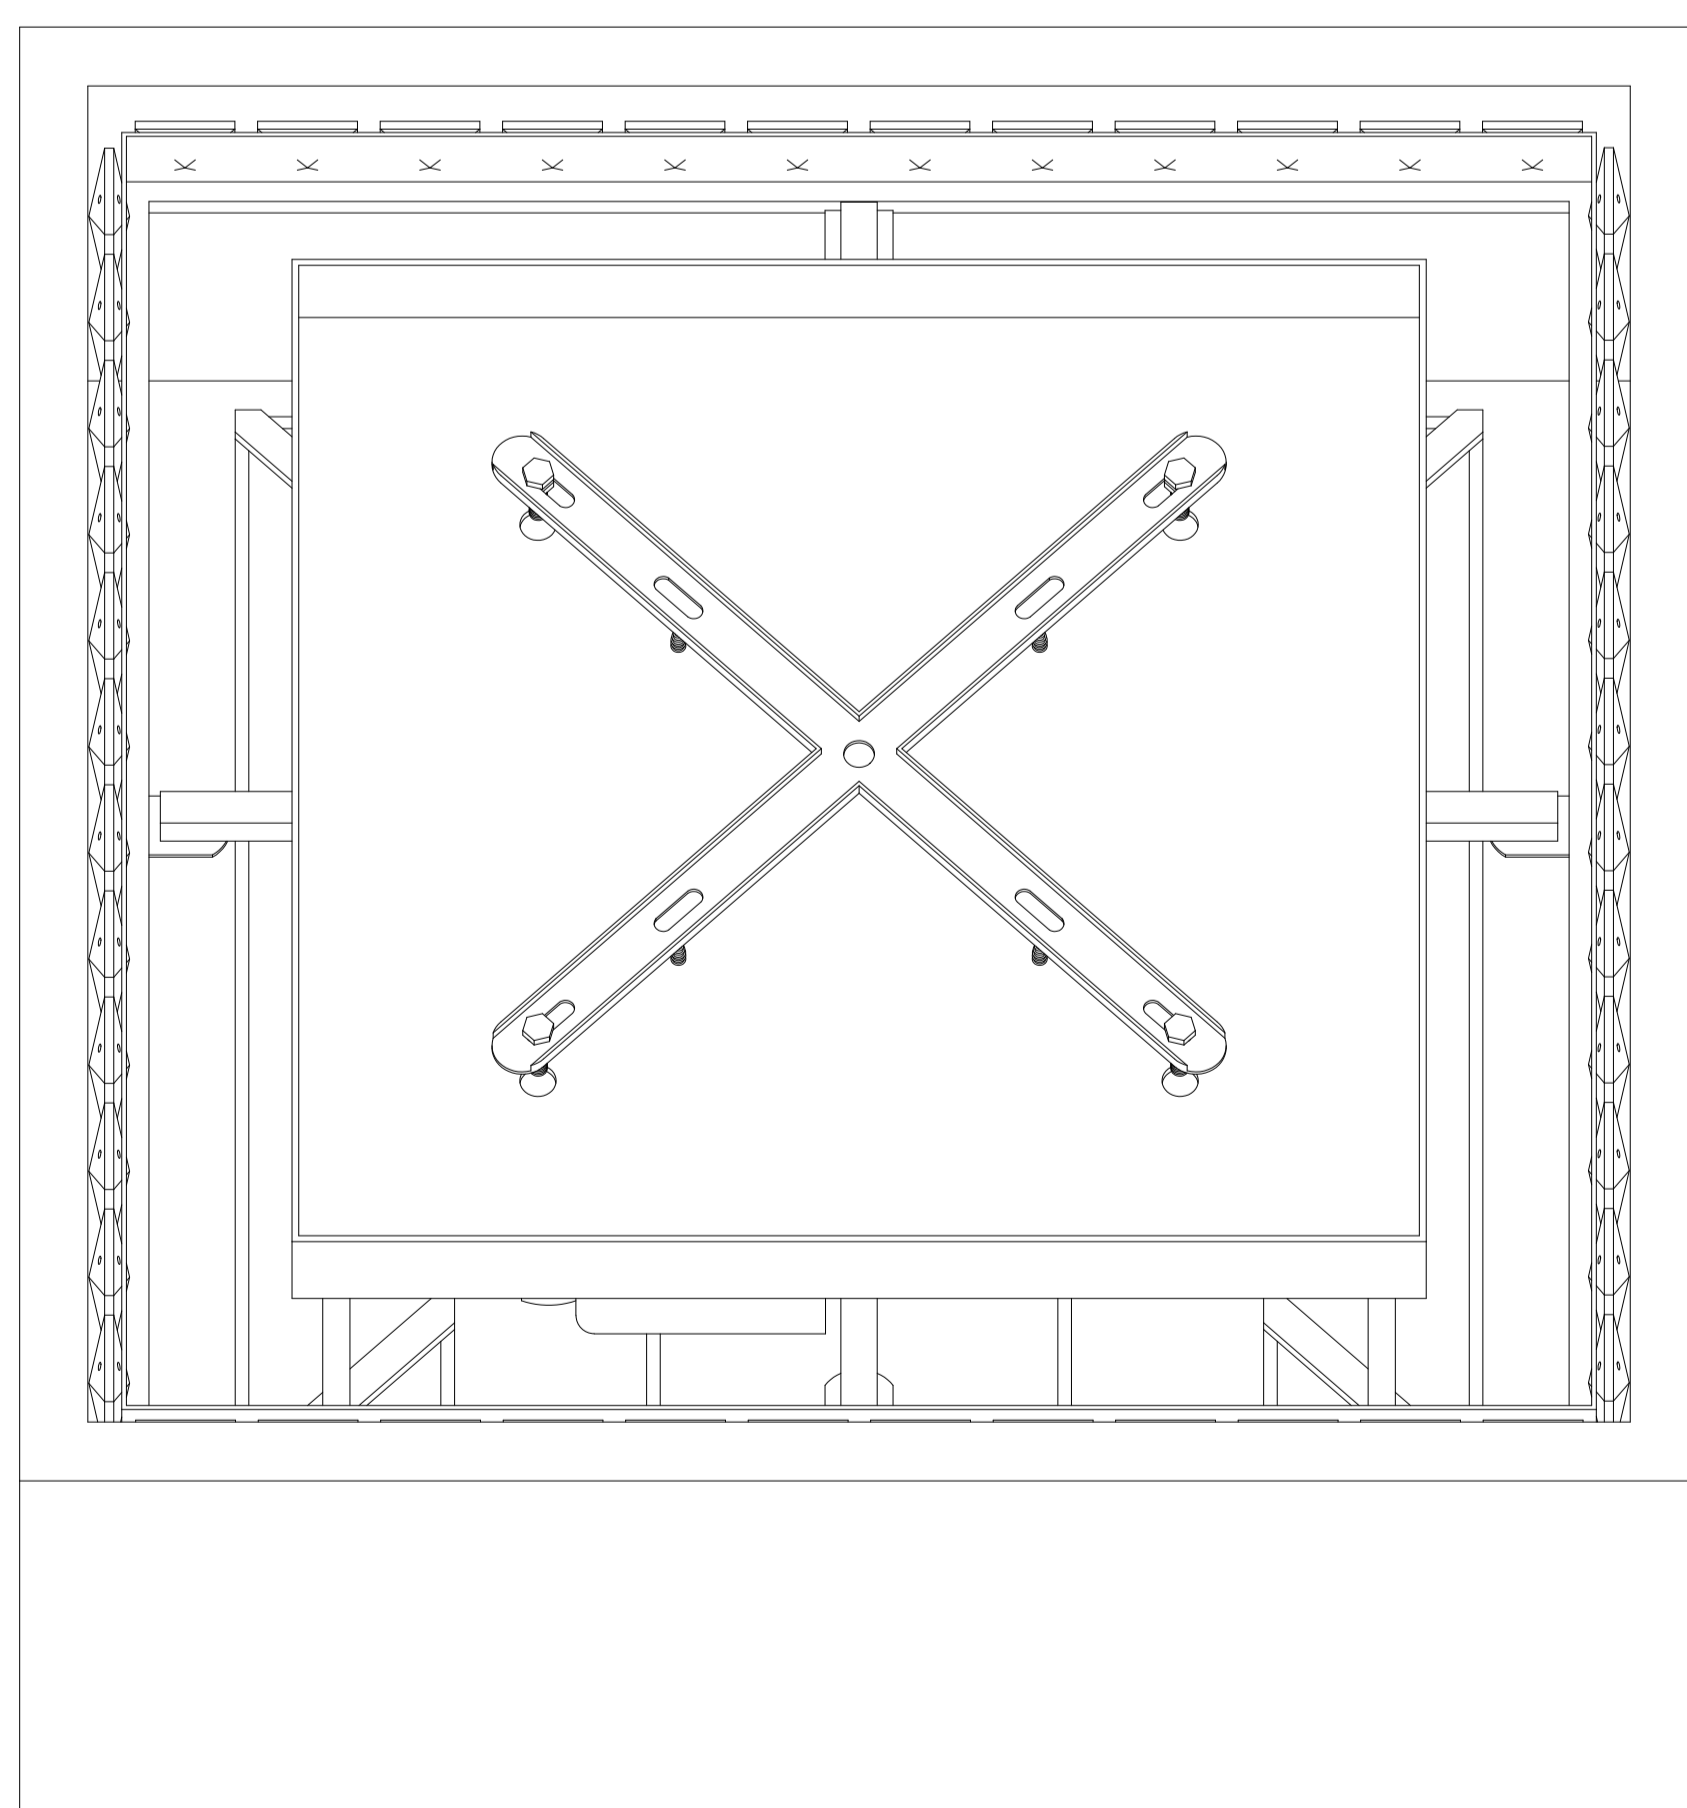

WARNING:

Never connect an ground wire to a black or white power cable.
 Make sure the mains power is switched off before installation.
 Tip: Please install the bulb first to check that it is properly bright before proceeding to the next step of hanging crystal part.

Self Tapping Screw (Not included)

You need to choose the right self-tapping screws according to the material and thickness of your ceiling.

Crystal String Installation Sequence

- *Snap into the hole along the outer ring with a butterfly clasp to complete
- *Crystal balls hanging in the bottom hole position spread