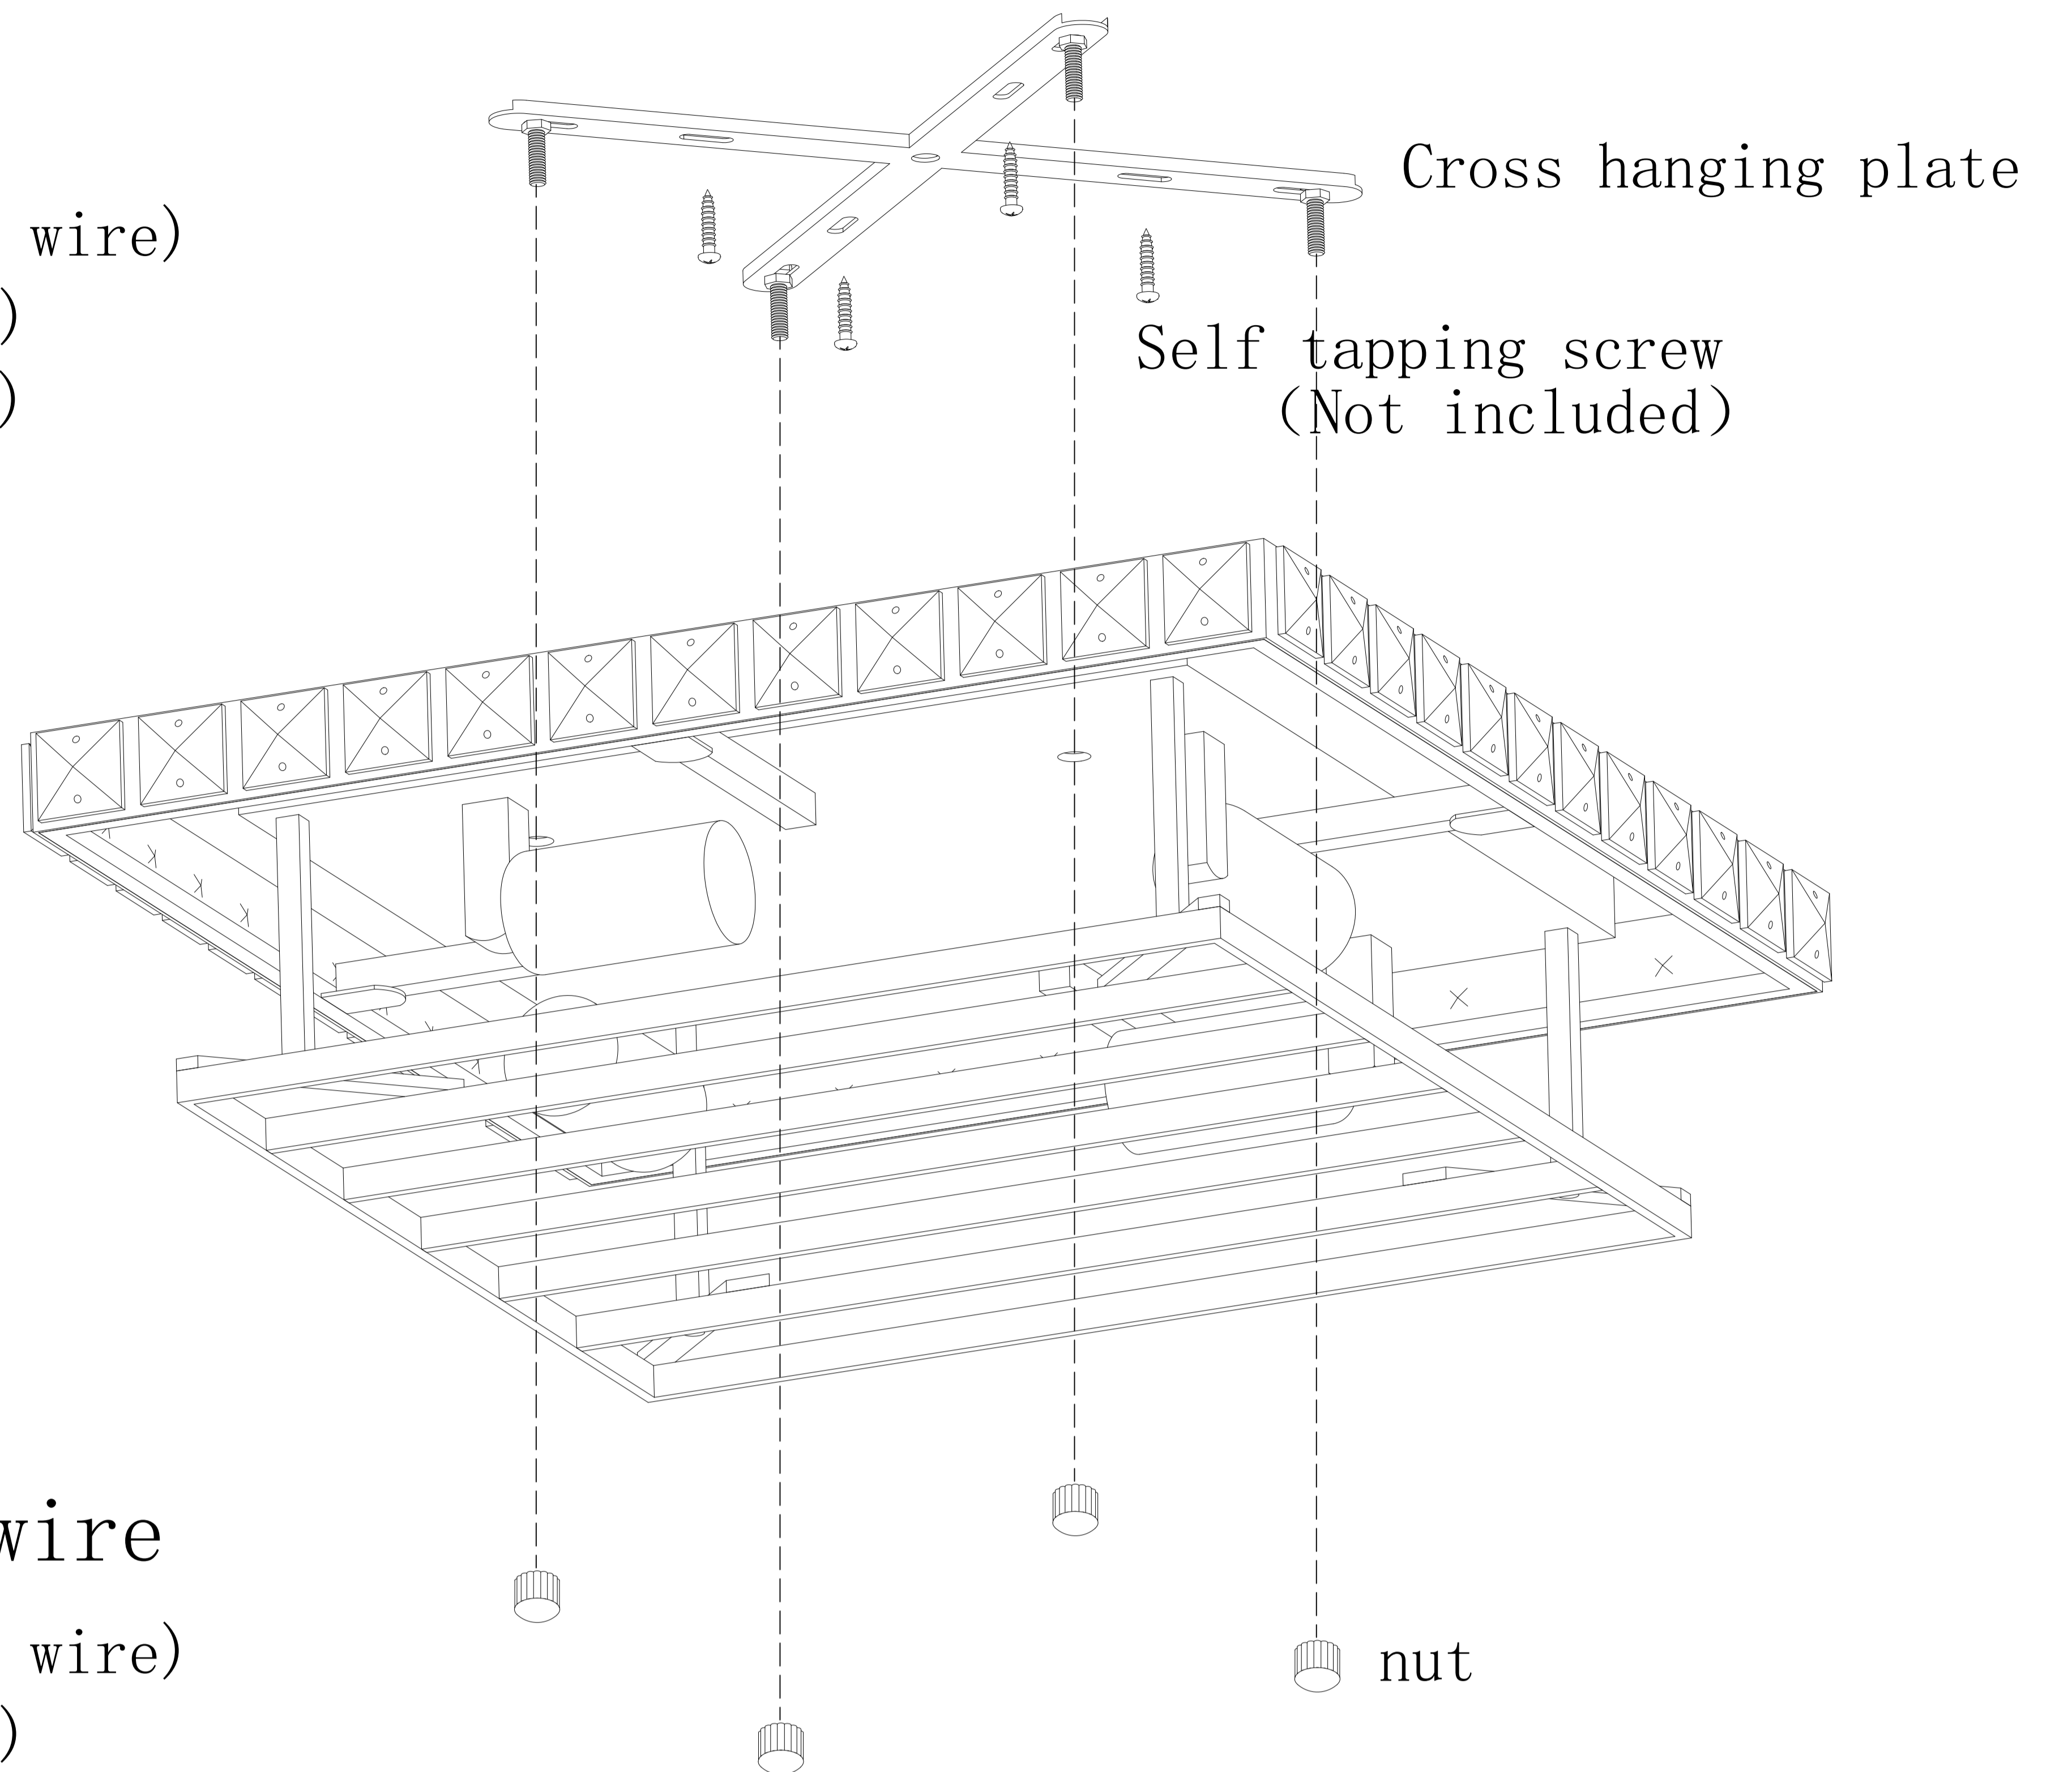

PACKAGE CONTENTS

The main accessories are listed below, all fragile or easily lost parts (both in transit and during installation) are supplied with spare parts, please feel free to install them.

Package AB: 48pcs Crystal string
Foam inner case: 49pcs Crystal Ball

House wiring

Black wire (Positive wire)
 White (Negative wire)
 Green (ground wire)

Light fixture wire

Black wire (Positive wire)
 White (Negative wire)
 Brass wire (ground wire)

Caution:

This diagram is for reference only for the installation of the ceiling flush mount, please install according to the actual ceiling conditions.

WARNING:

Never connect an ground wire to a black or white power cable.
 Make sure the mains power is switched off before installation.
 Tip: Please install the bulb first to check that it is properly bright before proceeding to the next step of hanging crystal part.

Self Tapping Screw (Not included)

You need to choose the right self-tapping screws according to the material and thickness of your ceiling.

Crystal String Installation Sequence

- *Snap into the hole along the outer ring with a butterfly clasp to complete
- *Crystal balls hanging in the bottom hole position spread