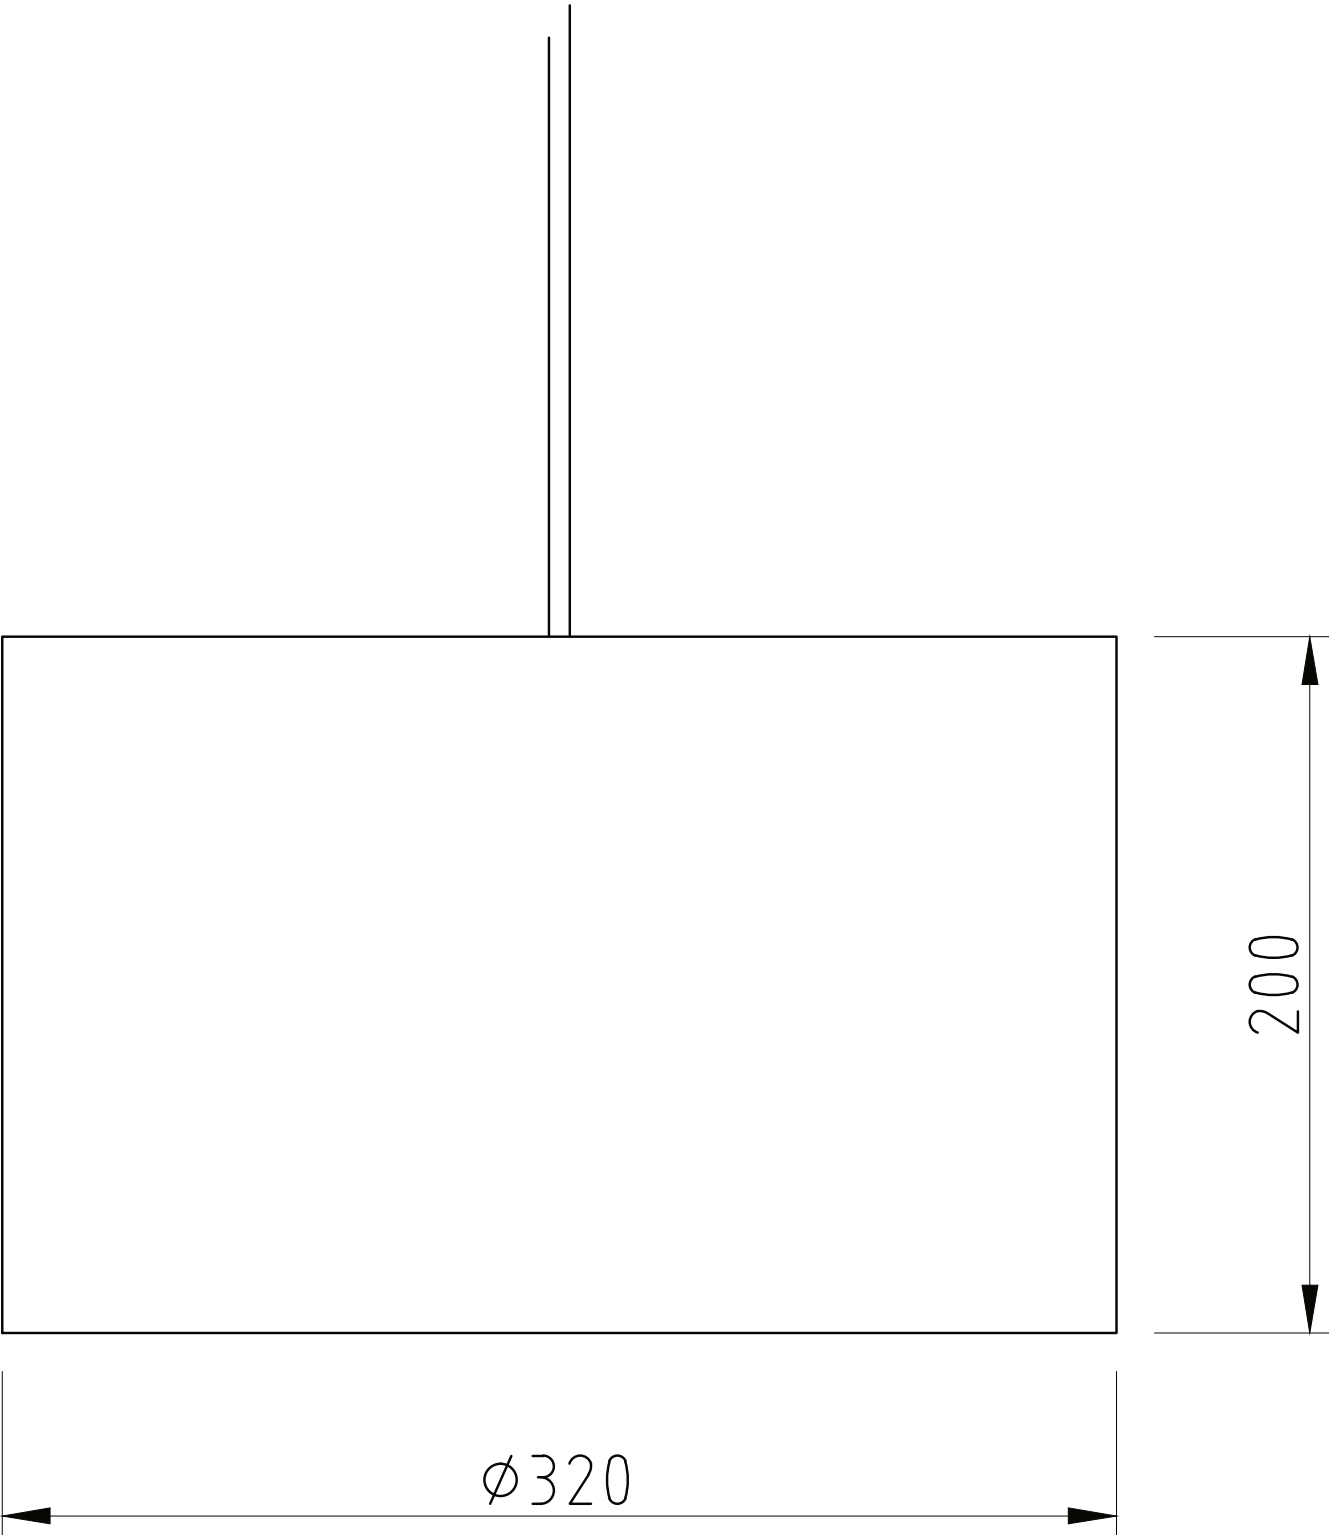

LIGHT SOURCE DATA

- 60W Max B22 BC or E27 ES (required)
- Lamp direction - Indirect
- Lamp shape - Standard
- Dimmable
- Energy range: A++, A+, A, B, C, D, E

DIMENSION DATA

- Height 200mm
- Diameter 320mm

- Weight .5kg

SPECIFICATION

- Manufacturer warranty for 2 years from date of purchase
- Crushed gold velvet
- IP20
- 240V
- Assembly required? No
- CE Marking, Energy Efficient, Energy Saving

CERTIFICATION