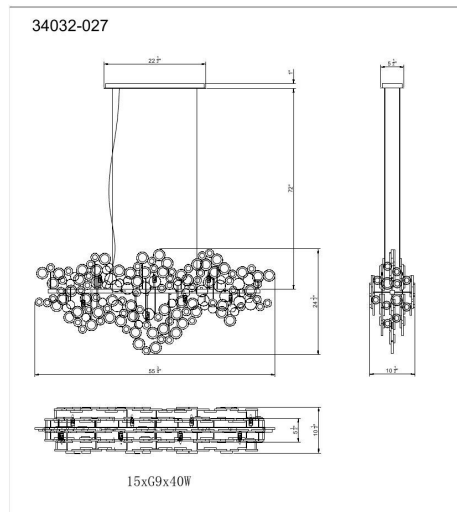

## TRENTO, 15-LIGHT 56IN LINEAR CHANDELIER

### PRODUCT DETAILS

No.	:	34032-027
Product Color	:	GOLD
Product Material	:	METAL
Shade / Accent Colour	:	AMBER
Shade / Accent Material	:	GLASS
Length	:	55.75"
Width	:	10.5"
Height	:	24.5"
Overall Height	:	97.5"
Weight	:	44LBS

### LIGHT SOURCE DETAILS

Number of Bulbs	:	15
Light Source Type	:	G9
Input Voltage	:	120V
Bulb Voltage	:	120V
Socket Type	:	G9
Wattage	:	15 X 40W
Total Wattage	:	600W
Bulb Included	:	YES
Dimmable	:	YES

### TECHNICAL DETAILS

Hanging Support Type	:	AIRCRAFT CABLE
Canopy / Backplate Length	:	22.5"
Canopy / Backplate Height	:	1"
Canopy / Backplate Width	:	5.5"
IP Rating	:	IP22
Location	:	DRY
Approval	:	
Beam Angle	:	360