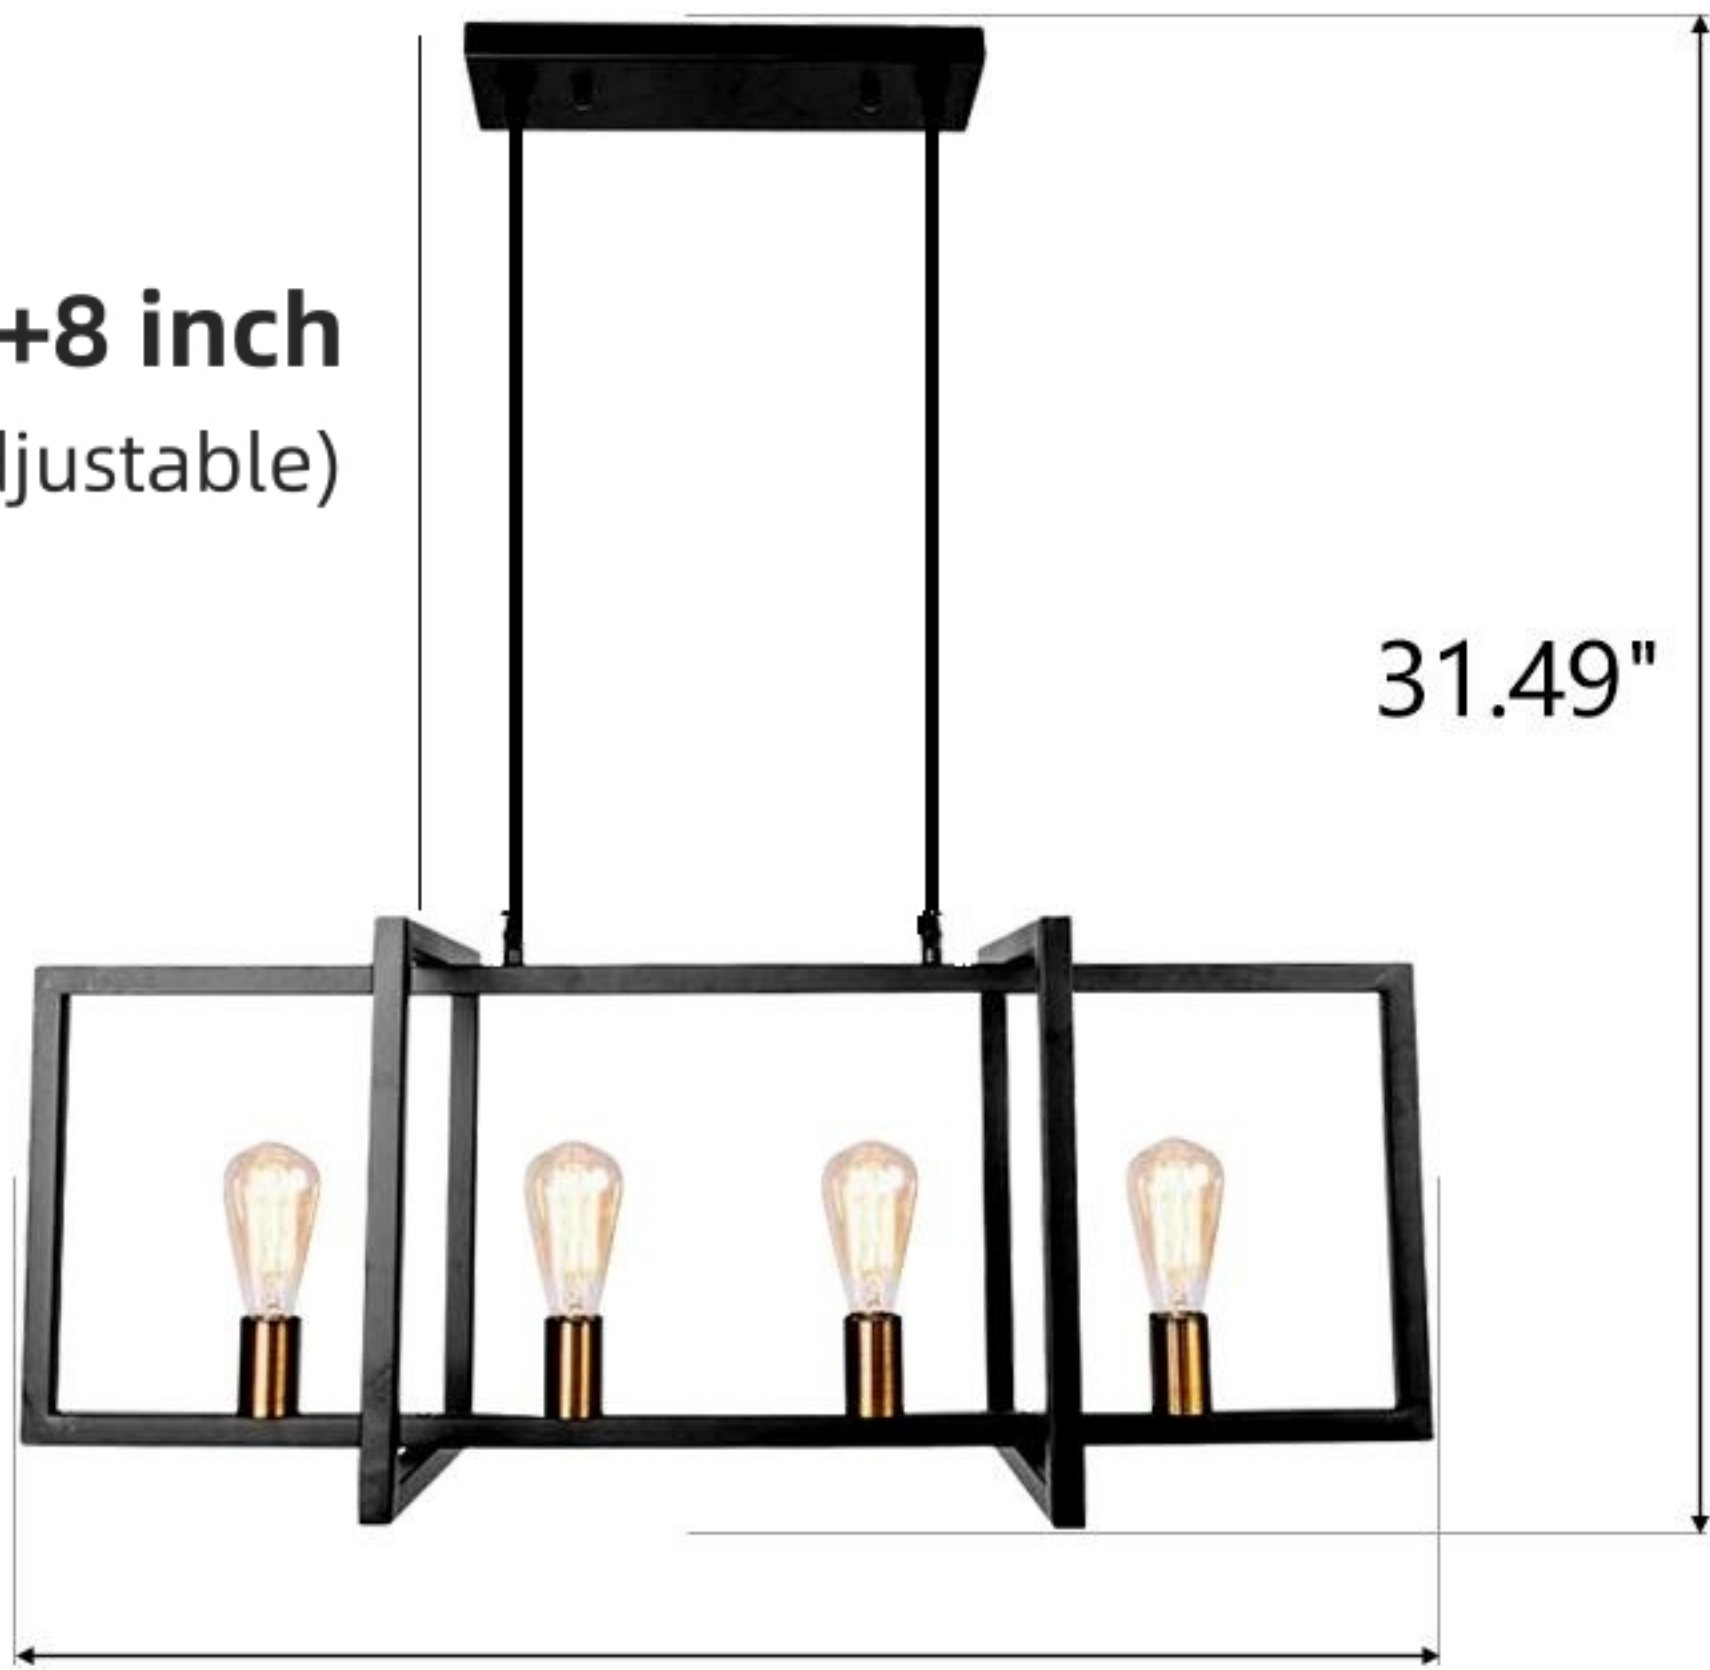

PRODUCT INFORMATION

12+8 inch
(adjustable)

31.49"

35.4"