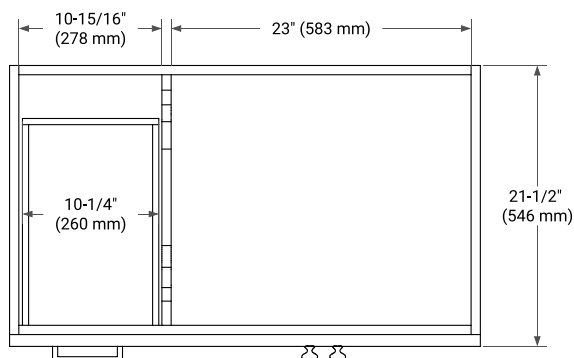

36" RIGHT OFFSET CABINET

BASE CABINET DIMENSIONS

36" W x 21.5" D x 34.5" H

FEATURES

- Solid wood frame & plywood panels
- Dovetail drawers and joints
- Soft closing doors & drawers

HARDWARE FINISHES*

Brushed Nickel Satin Brass Matte Black Polished Chrome

PLAN VIEW

37" RIGHT OVAL SINK COUNTERTOP WITH 0.75 IN. THICKNESS

OVERALL DIMENSIONS

37" W x 22" D x 0.75" H

COUNTERTOP OPTIONS

Carrara Marble

FEATURES

- Solid countertop with mitered edges & seams
- Undermount white oval sink
- Pre-drilled for 8" widespread faucet

INCLUDED

- Countertop
- Matching Backsplash
- Oval Sink

COUNTERTOP PLAN VIEW

EDGE SIDE VIEW

THREE DIMENSIONAL COUNTERTOP VIEW