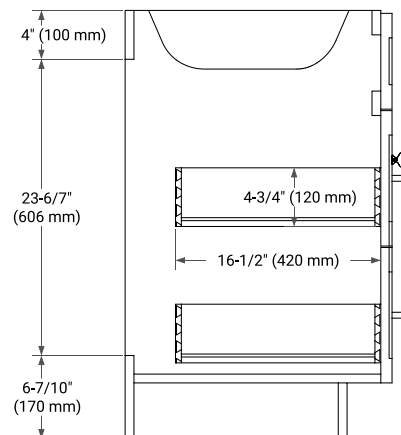

36" RIGHT OFFSET CABINET

BASE CABINET DIMENSIONS

36" W x 21.5" D x 34.5" H

FEATURES

- Solid wood frame & plywood panels
- Dovetail drawers and joints
- Soft closing doors & drawers

HARDWARE FINISHES*

Brushed Nickel Satin Brass Matte Black Polished Chrome

PLAN VIEW

37" RIGHT OVAL SINK COUNTERTOP WITH 0.75 IN. THICKNESS

OVERALL DIMENSIONS

37" W x 22" D x 0.75" H

COUNTERTOP OPTIONS

Carrara Marble

FEATURES

- Solid countertop with mitered edges & seams
- Undermount white oval sink
- Pre-drilled for 8" widespread faucet

INCLUDED

- Countertop
- Matching Backsplash
- Oval Sink

COUNTERTOP PLAN VIEW

EDGE SIDE VIEW

THREE DIMENSIONAL COUNTERTOP VIEW