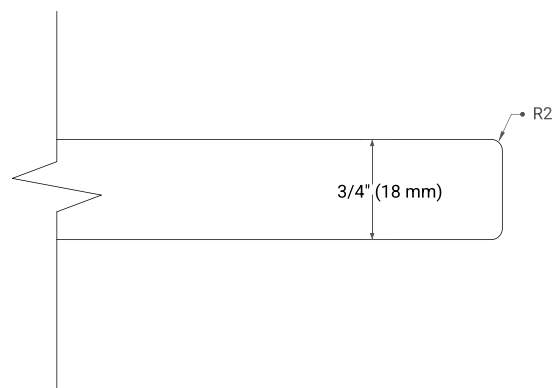

36" RIGHT OFFSET CABINET

BASE CABINET DIMENSIONS

36" W x 21.5" D x 34.5" H

FEATURES

- Solid wood frame & plywood panels
- Dovetail drawers and joints
- Soft closing doors & drawers

HARDWARE FINISHES*

Brushed Nickel Satin Brass Matte Black Polished Chrome

PLAN VIEW

37" RIGHT OVAL SINK COUNTERTOP WITH 0.75 IN. THICKNESS

OVERALL DIMENSIONS

37" W x 22" D x 0.75" H

COUNTERTOP OPTIONS

Carrara Marble

FEATURES

- Solid countertop with mitered edges & seams
- Undermount white oval sink
- Pre-drilled for 8" widespread faucet

INCLUDED

- Countertop
- Matching Backsplash
- Oval Sink

COUNTERTOP PLAN VIEW

EDGE SIDE VIEW

THREE DIMENSIONAL COUNTERTOP VIEW