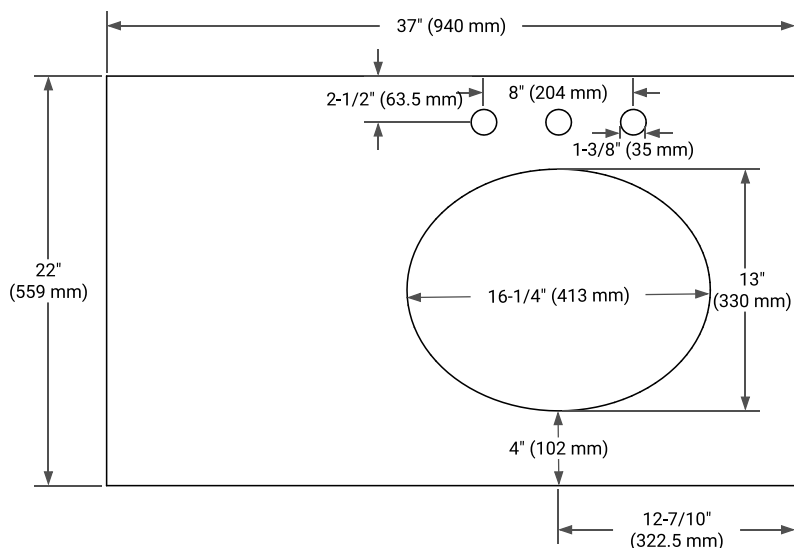

36" RIGHT OFFSET CABINET

BASE CABINET DIMENSIONS

36" W x 21.5" D x 34.5" H

FEATURES

- Solid wood frame & plywood panels
- Dovetail drawers and joints
- Soft closing doors & drawers

HARDWARE FINISHES*

Brushed Nickel Satin Brass Matte Black Polished Chrome

PLAN VIEW

37" RIGHT OVAL SINK COUNTERTOP WITH 0.75 IN. THICKNESS

OVERALL DIMENSIONS

37" W x 22" D x 0.75" H

COUNTERTOP OPTIONS

Carrara Marble

FEATURES

- Solid countertop with mitered edges & seams
- Undermount white oval sink
- Pre-drilled for 8" widespread faucet

INCLUDED

- Countertop
- Matching Backsplash
- Oval Sink

COUNTERTOP PLAN VIEW

EDGE SIDE VIEW

THREE DIMENSIONAL COUNTERTOP VIEW