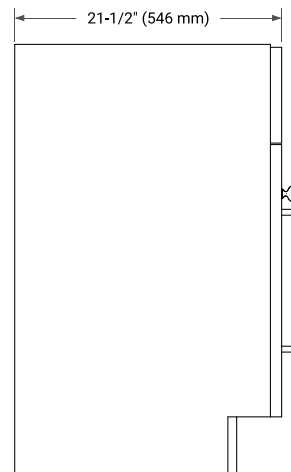

36" RIGHT OFFSET CABINET

BASE CABINET DIMENSIONS

36" W x 21.5" D x 34.5" H

FEATURES

- Solid wood frame & plywood panels
- Dovetail drawers and joints
- Soft closing doors & drawers

HARDWARE FINISHES*

Brushed Nickel Satin Brass Matte Black Polished Chrome

PLAN VIEW

37" RIGHT OVAL SINK COUNTERTOP WITH 0.75 IN. THICKNESS

OVERALL DIMENSIONS

37" W x 22" D x 0.75" H

COUNTERTOP OPTIONS

Carrara Marble

FEATURES

- Solid countertop with mitered edges & seams
- Undermount white oval sink
- Pre-drilled for 8" widespread faucet

INCLUDED

- Countertop
- Matching Backsplash
- Oval Sink

COUNTERTOP PLAN VIEW

EDGE SIDE VIEW

THREE DIMENSIONAL COUNTERTOP VIEW