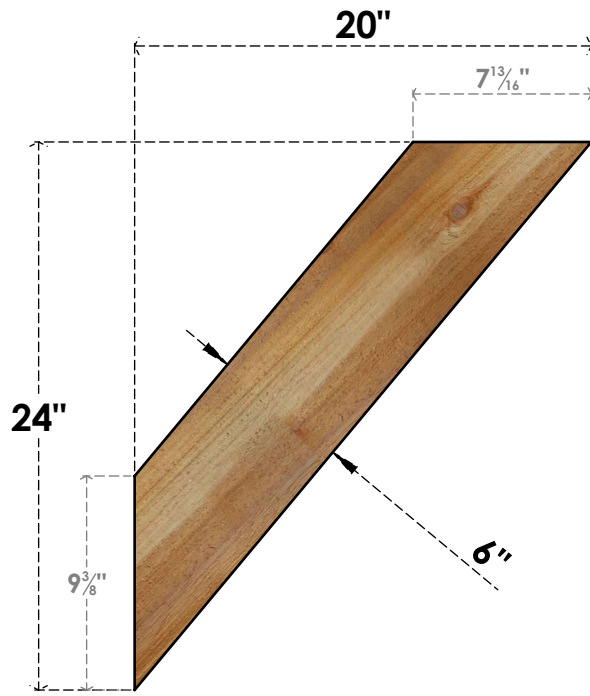

BRC06X20X24TRA00RWR

6"W X 20"D X 24"H TRADITIONAL ROUGH SAWN BRACE, WESTERN RED CEDAR

SIDE

FRONT

EKENA MILLWORK
2300 WEST MAIN ST.
CLARKSVILLE, TX 75426
TOLL FREE: 866-607-0453
WWW.EKENAMILLWORK.COM

NOTES

1. INSTALLATION TO BE COMPLETED IN ACCORDANCE WITH MANUFACTURER'S SPECIFICATIONS.
2. DRAWING MAY NOT BE TO SCALE
3. THIS DRAWING IS INTENDED FOR DESIGN AND PLANNING PURPOSES ONLY.
4. ALL INFORMATION CONTAINED HEREIN WAS CURRENT AT THE TIME OF DEVELOPMENT BUT MUST BE REVIEWED AND APPROVED BY THE PRODUCT MANUFACTURER TO BE CONSIDERED ACCURATE.
5. PRODUCTS ARE NOT KILN DRIED. THIS ITEM IS UNIQUE AND WILL CONTAIN THE NATURAL VARIATIONS THAT THE WOOD SPECIES OFFERS. THIS MAY RESULT IN VARIATIONS UP TO 1/4"